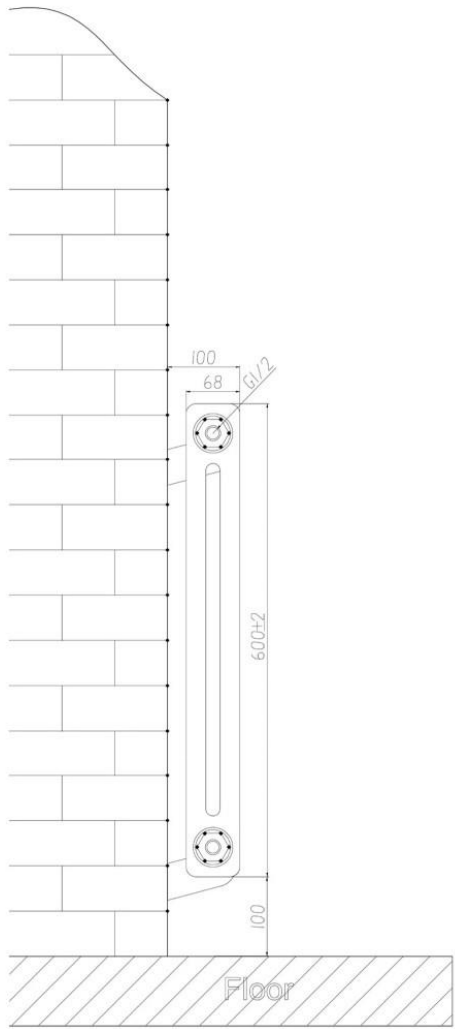

Meuse 2 Column Radiator 600 x 608mm

Technical Drawing

Top view

Side view

Tappings off wall : 65mm.