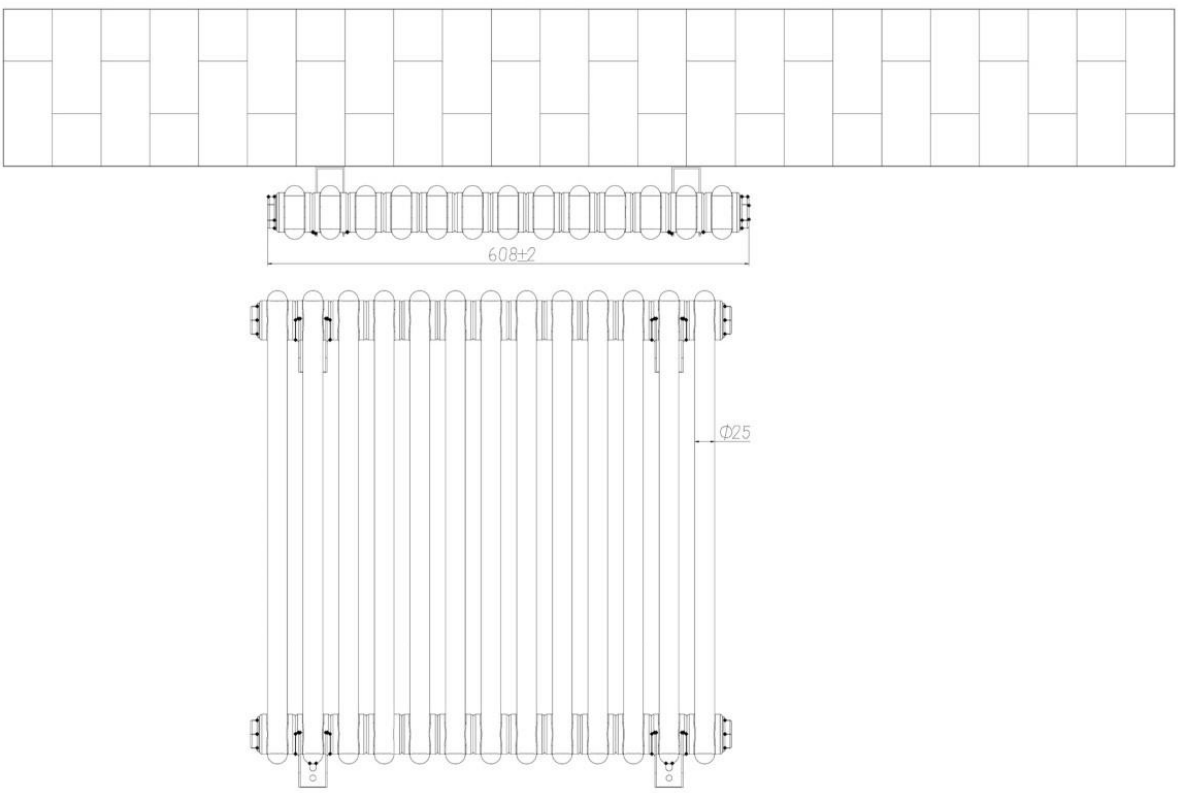

Meuse 2 Column Radiator 600 x 608mm

Technical Drawing

Top view

Side view

Tappings off wall : 65mm.