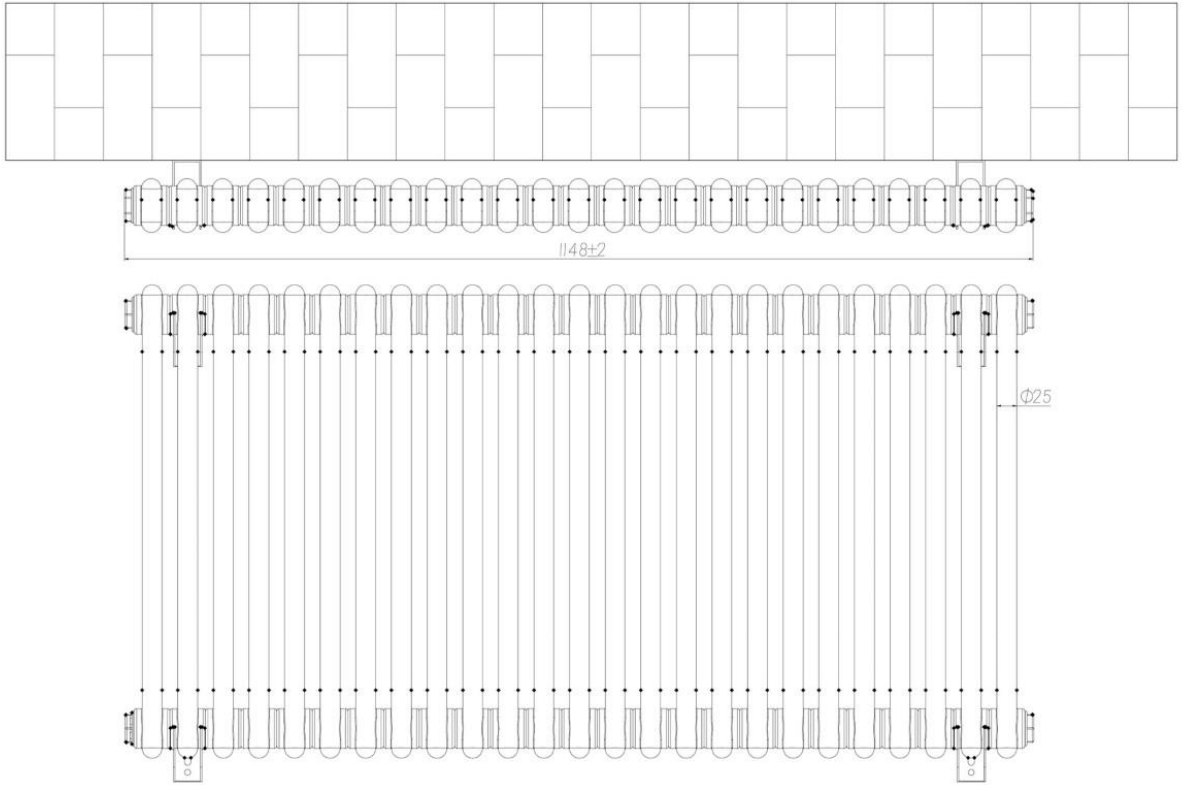

Meuse 2 Column Radiator 600 x 1148mm

Technical Drawing

Top view

Side view

Tappings off wall : 65mm.