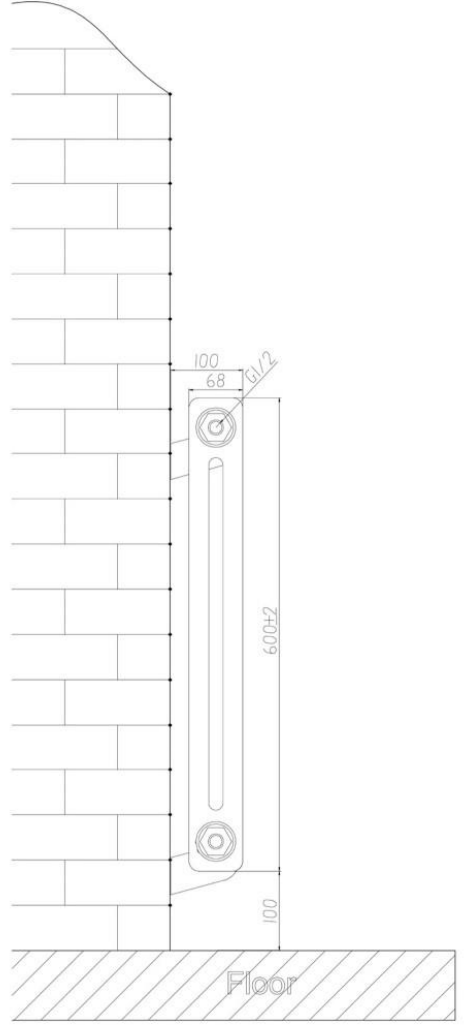

Meuse 2 Column Radiator 600 x 1148mm

Technical Drawing

Top view

Side view

Tappings off wall : 65mm.