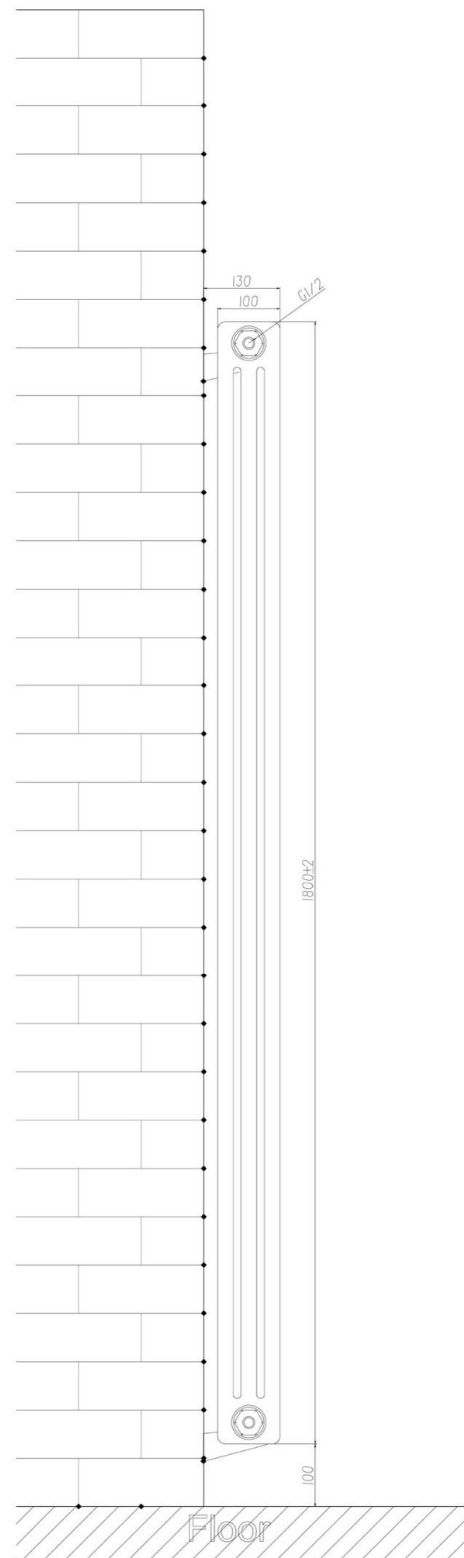

# Meuse 3 Column Radiator 1800 x 383mm

## Technical Drawing

Top view

Side view

Tappings off wall : 80mm.