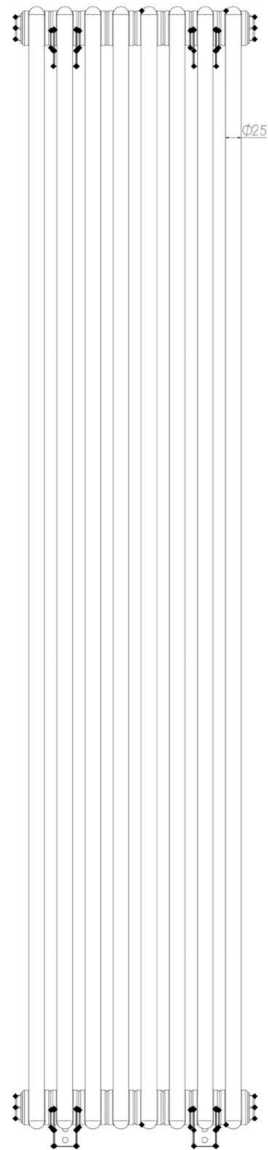

# Meuse 3 Column Radiator 1800 x 383mm

## Technical Drawing

Top view

Side view

Tappings off wall : 80mm.