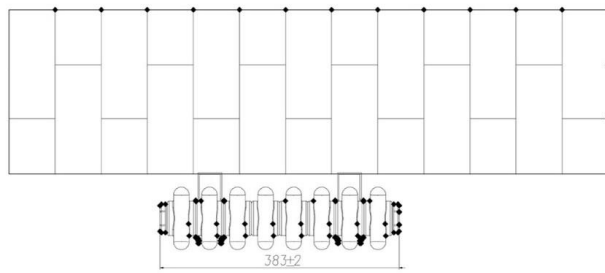

# Meuse 3 Column Radiator 1800 x 383mm

## Technical Drawing

Top view

Side view

Tappings off wall : 80mm.