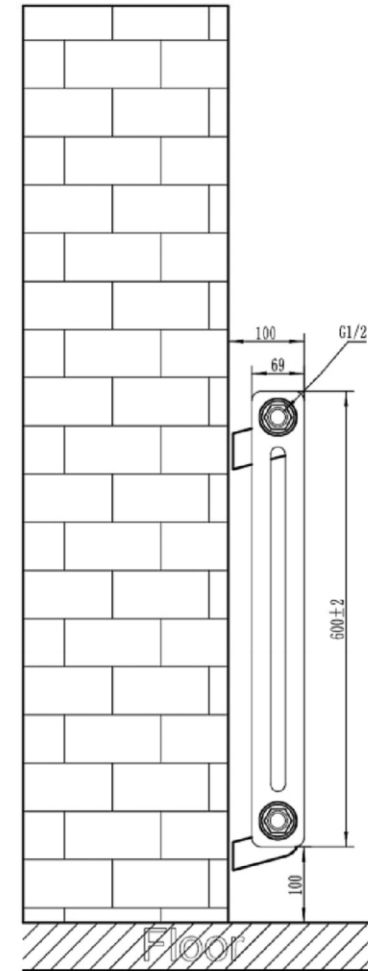

Meuse 2 Column Radiator 600 x 518mm

Technical Drawing

Top view

Side view