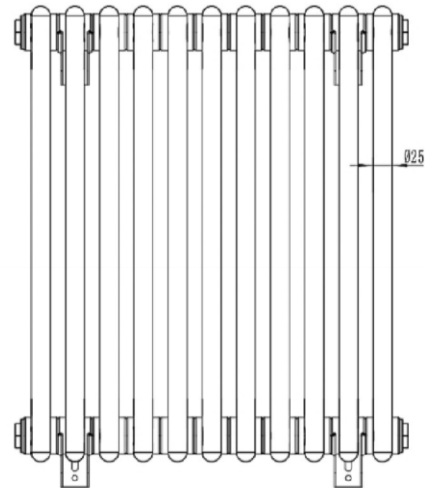

Meuse 2 Column Radiator 600 x 518mm

Technical Drawing

Top view

Side view