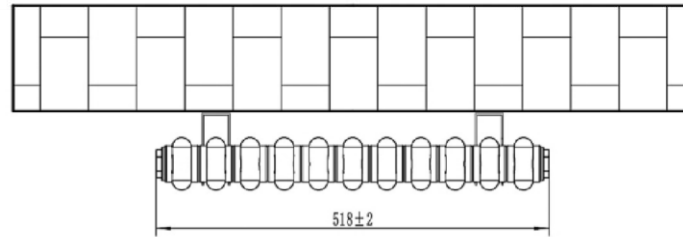

Meuse 2 Column Radiator 600 x 518mm

Technical Drawing

Top view

Side view