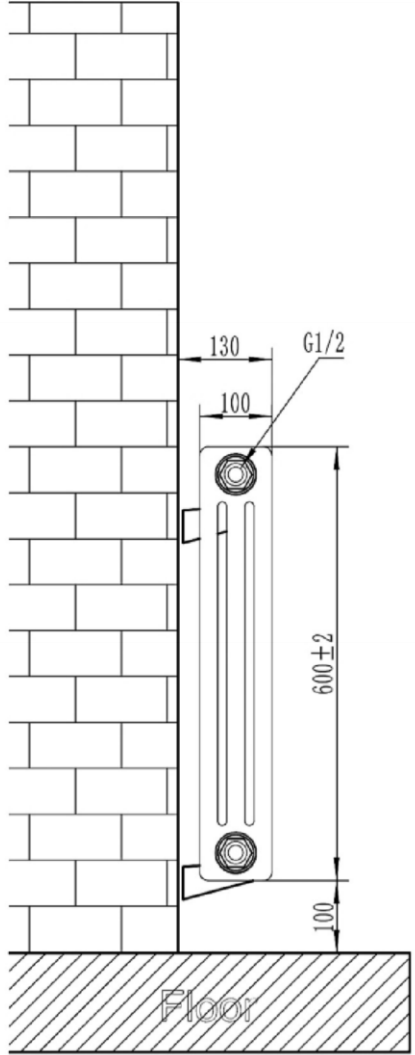

# Meuse 3 Column Radiator 600 x 428mm

## Technical Drawing

Top view

Side view