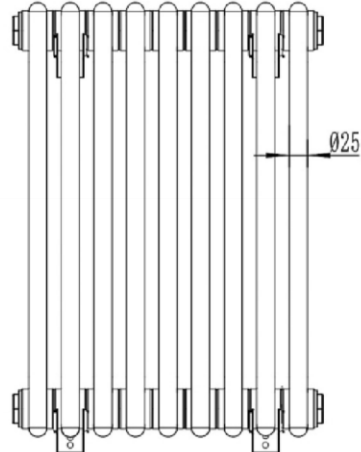

# Meuse 3 Column Radiator 600 x 428mm

## Technical Drawing

Top view

Side view