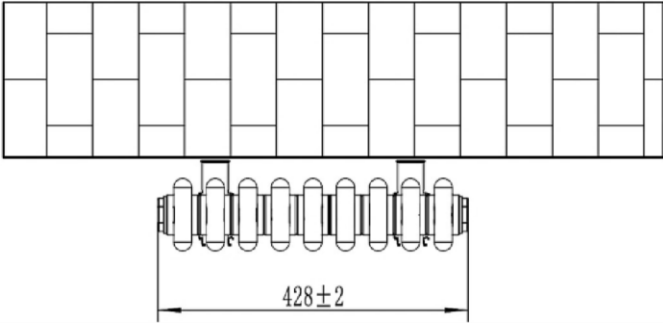

# Meuse 3 Column Radiator 600 x 428mm

## Technical Drawing

Top view

Side view