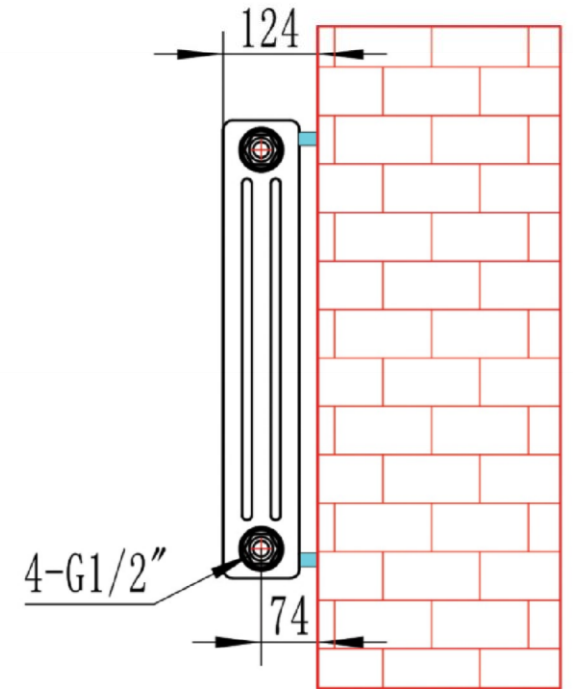

Meuse 3 Column Radiator 600 x 1460mm

Technical Drawing

unit:mm