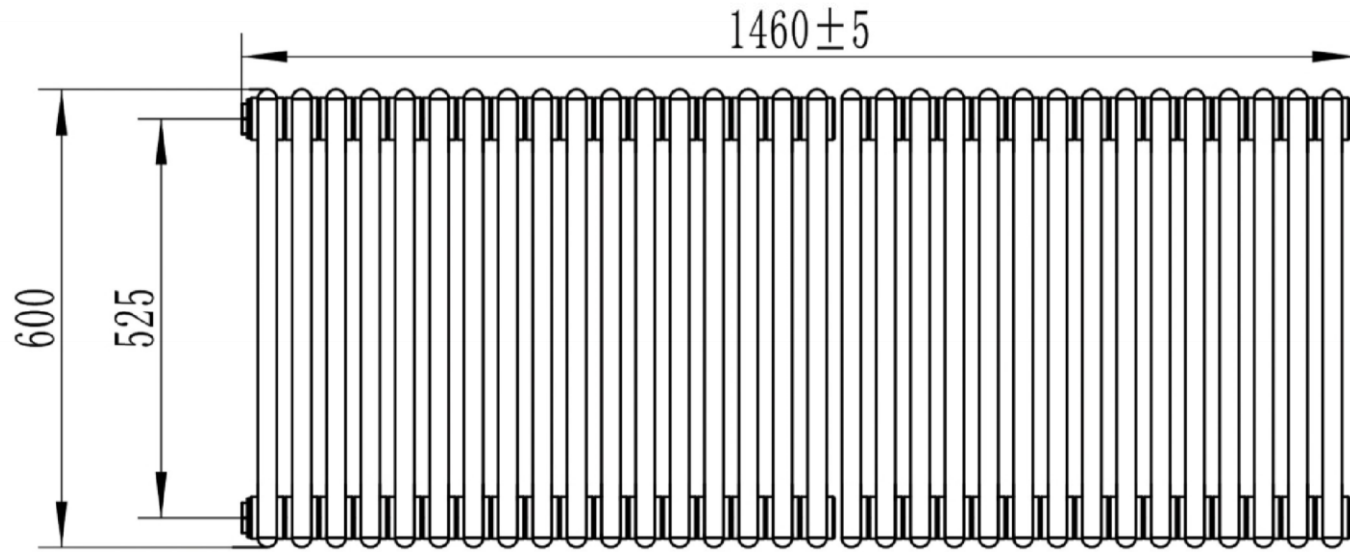

Meuse 3 Column Radiator 600 x 1460mm

Technical Drawing

unit:mm