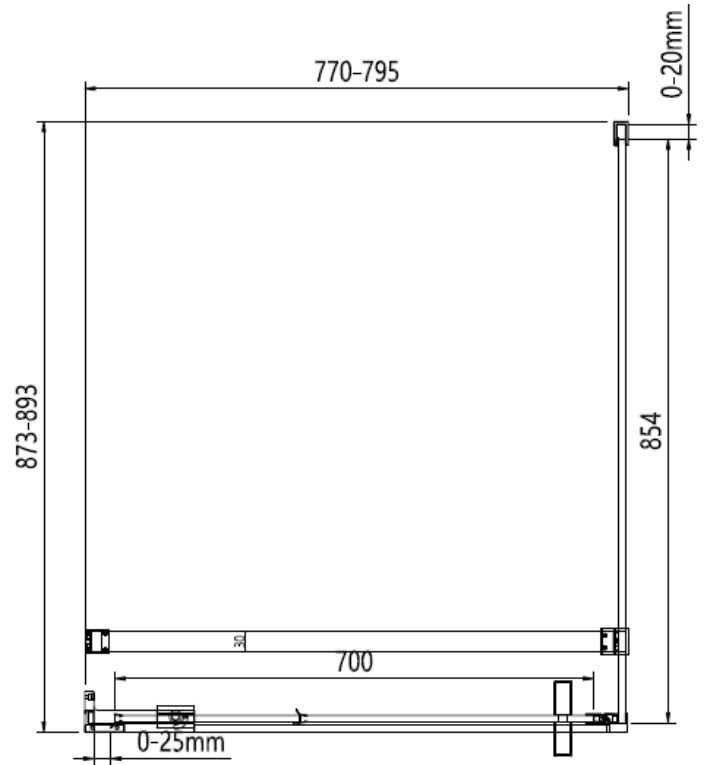

Measurements in millimetres mm

Information updated February 2021

Tel 0345 873 8840

crosswater[™]

OPTIX 10 PIVOT DOOR

Left Hand

Right Hand

Toughened Glass
Strong and safe

800 mm door and 800 side panel

Left Hand

800 mm door and 900 side panel

Right Hand

Toughened Glass
Strong and safe

Protective Finish
Easy to clean

Lifetime Guarantee
Peace of mind

800 mm door and 800 side panel

800 mm door and 900 side panel

Brushed Brass

Polished Stainless

Brushed Stainless

CODE	PIVOT DOOR	ADJUSTMENT	DOOR OPENING	Width	Height
	COLOUR	mm	mm	mm	mm
OXWPFC0800	Brushed Brass	760-785	600	800	2000
OXWPSC0800	Polished Stainless Steel	760-785	600	800	2000
OXWPVC0800	Brushed Stainless Steel	760-785	600	800	2000

CODE	PIVOT DOOR SIDE PANEL	ADJUSTMENT	DOOR OPENING	Width	Height
	COLOUR	mm	mm	mm	mm
OXWPSPFC0800	Brushed Brass	775-795	NA	800	2000
OXWPSPSC0800	Polished Stainless Steel	775-795	NA	800	2000
OXWPSPVC0800	Brushed Stainless Steel	775-795	NA	800	2000
OXWPSPFC0900	Brushed Brass	875-895	NA	900	2000
OXWPSPSC0900	Polished Stainless Steel	875-895	NA	900	2000
OXWPSPVC0900	Brushed Stainless Steel	875-895	NA	900	2000