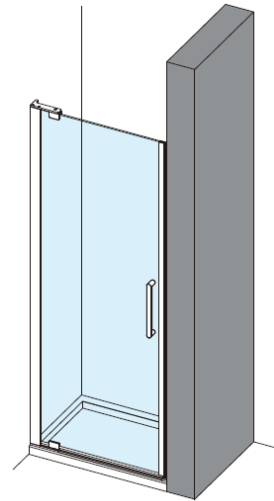

Measurements in millimetres mm

Information updated February 2021

Tel 0345 873 8840

crosswater[™]

OPTIX 10 PIVOT DOOR

Left Hand

Right Hand

Toughened Glass
Strong and safe

Protective Finish
Easy to clean

Lifetime Guarantee
Peace of mind

Brushed Brass

Polished Stainless

Brushed Stainless

CODE	PIVOT DOOR	ADJUSTMENT	DOOR OPENING	Width	Height
	COLOUR	mm	mm	mm	mm
OXWPFC0800	Brushed Brass	760-785	600	800	2000
OXWPSC0800	Polished Stainless Steel	760-785	600	800	2000
OXWPVC0800	Brushed Stainless Steel	760-785	600	800	2000

800 mm door and 800 side panel

Left Hand

800 mm door and 900 side panel

Right Hand

Toughened Glass
Strong and safe

Protective Finish
Easy to clean

Lifetime Guarantee
Peace of mind

800 mm door and 800 side panel

800 mm door and 900 side panel

Brushed Brass

Polished Stainless

Brushed Stainless

CODE	PIVOT DOOR	ADJUSTMENT	DOOR OPENING	Width	Height
	COLOUR	mm	mm	mm	mm
OXWPFC0800	Brushed Brass	760-785	600	800	2000
OXWPSC0800	Polished Stainless Steel	760-785	600	800	2000
OXWPVC0800	Brushed Stainless Steel	760-785	600	800	2000