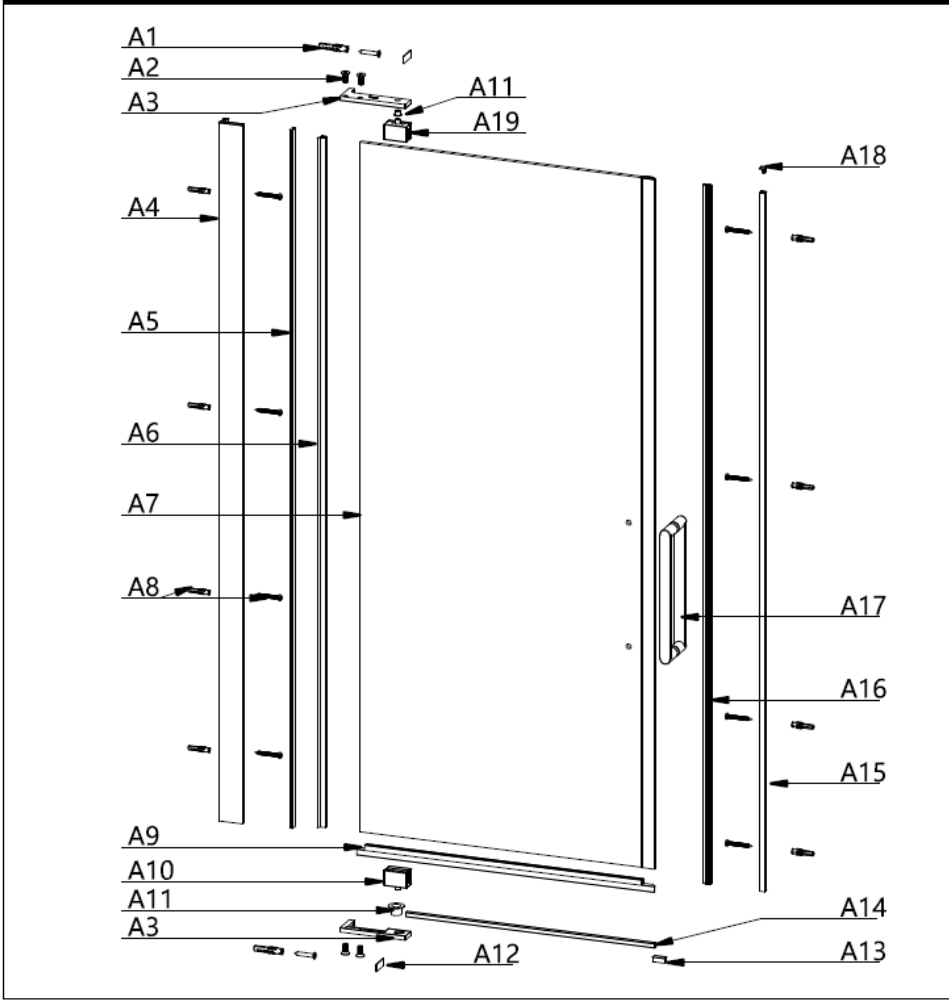

800 mm door and 900 side panel

Brushed Brass

Polished Stainless

Brushed Stainless

CODE	PIVOT DOOR	ADJUSTMENT	DOOR OPENING	Width	Height
	COLOUR	mm	mm	mm	mm
OXWPFC0800	Brushed Brass	760-785	600	800	2000
OXWPSC0800	Polished Stainless Steel	760-785	600	800	2000
OXWPVC0800	Brushed Stainless Steel	760-785	600	800	2000

CODE	PIVOT DOOR SIDE PANEL	ADJUSTMENT	DOOR OPENING	Width	Height
	COLOUR	mm	mm	mm	mm
OXWPSPFC0800	Brushed Brass	775-795	NA	800	2000
OXWPSPSC0800	Polished Stainless Steel	775-795	NA	800	2000
OXWPSPVC0800	Brushed Stainless Steel	775-795	NA	800	2000
OXWPSPFC0900	Brushed Brass	875-895	NA	900	2000
OXWPSPSC0900	Polished Stainless Steel	875-895	NA	900	2000
OXWPSPVC0900	Brushed Stainless Steel	875-895	NA	900	2000

Optix 10 Pivot Door

A 1 Wall plug and 4x35mm screw 2+2

A 9 Bottom seal x1

A 17 Handle x1

A 2 Hex screw x4

A 10 Bottom pivot and cover plate x1

A 18 Magnetic profile cap x1

A 3 Pivot seat
Top (Left hand shown)
Bottom

A 6 Long water seal x1

A 14 Bottom profile x1

A 7 Moving panel x1

A 15 Magnetic closing profile x1

A 8 Wall plug and 4x35mm screw 8+8

A 16 Magnetic seal x1

Optix 10 Side Panel for Pivot Door

Toughened Glass
Strong and safe