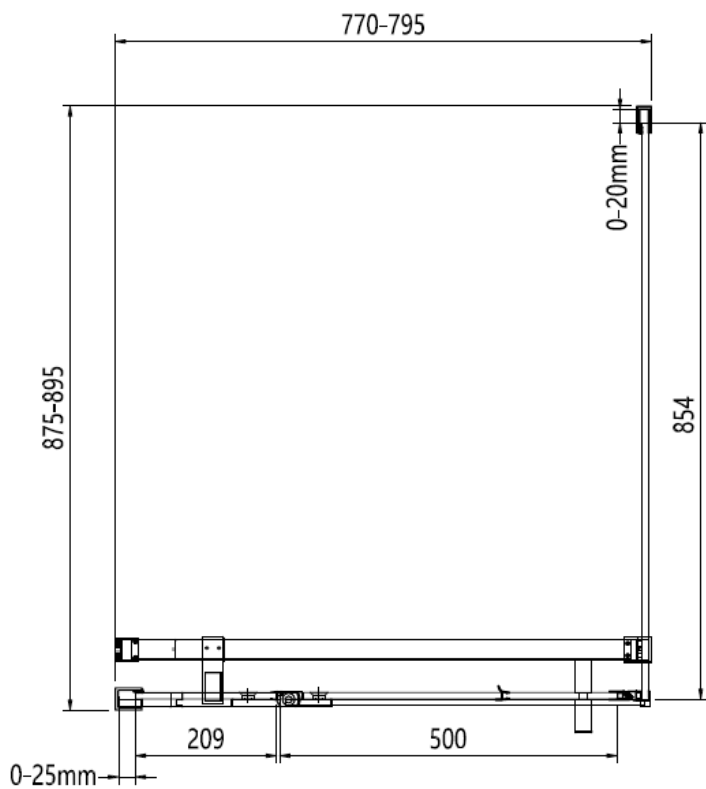

Measurements in millimetres mm

Information updated February 2021

Tel 0345 873 8840

crosswater[™]

OPTIX 10 PIVOT DOOR

Left Hand

Right Hand

Toughened Glass
Strong and safe

Protective Finish
Easy to clean

Lifetime Guarantee
Peace of mind

Brushed Brass

Polished Stainless

Brushed Stainless

CODE	PIVOT DOOR	ADJUSTMENT	DOOR OPENING	Width	Height
	COLOUR	mm	mm	mm	mm
OXWPFC0800	Brushed Brass	760-785	600	800	2000
OXWPSC0800	Polished Stainless Steel	760-785	600	800	2000
OXWPVC0800	Brushed Stainless Steel	760-785	600	800	2000

800 mm door and 800 side panel

Left Hand

800 mm door and 900 side panel

Right Hand

Toughened Glass
Strong and safe

Protective Finish
Easy to clean

Lifetime Guarantee
Peace of mind

800 mm door and 800 side panel

800 mm door and 900 side panel

Brushed Brass

Polished Stainless

Brushed Stainless

CODE	PIVOT DOOR	ADJUSTMENT	DOOR OPENING	Width	Height
	COLOUR	mm	mm	mm	mm
OXWPFC0800	Brushed Brass	760-785	600	800	2000
OXWPSC0800	Polished Stainless Steel	760-785	600	800	2000
OXWPVC0800	Brushed Stainless Steel	760-785	600	800	2000