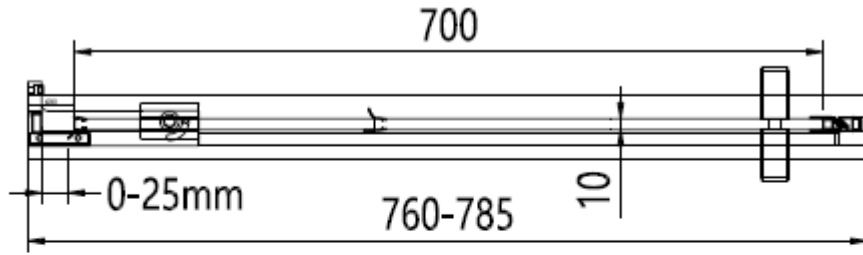

Measurements in millimetres mm

Information updated February 2021

Tel 0345 873 8840

crosswater[™]

OPTIX 10 PIVOT DOOR

Left Hand

Right Hand

Toughened Glass
Strong and safe

Protective Finish
Easy to clean

Lifetime Guarantee
Peace of mind

Brushed Brass

Polished Stainless

Brushed Stainless

CODE	PIVOT DOOR	ADJUSTMENT	DOOR OPENING	Width	Height
	COLOUR	mm	mm	mm	mm
OXWPFC0800	Brushed Brass	760-785	600	800	2000
OXWPSC0800	Polished Stainless Steel	760-785	600	800	2000
OXWPVC0800	Brushed Stainless Steel	760-785	600	800	2000

800 mm door and 800 side panel

Left Hand

800 mm door and 900 side panel

Right Hand

Toughened Glass
Strong and safe

Protective Finish
Easy to clean

Lifetime Guarantee
Peace of mind

800 mm door and 800 side panel

800 mm door and 900 side panel

Brushed Brass

Polished Stainless

Brushed Stainless

CODE	PIVOT DOOR	ADJUSTMENT	DOOR OPENING	Width	Height
	COLOUR	mm	mm	mm	mm
OXWPFC0800	Brushed Brass	760-785	600	800	2000
OXWPSC0800	Polished Stainless Steel	760-785	600	800	2000
OXWPVC0800	Brushed Stainless Steel	760-785	600	800	2000