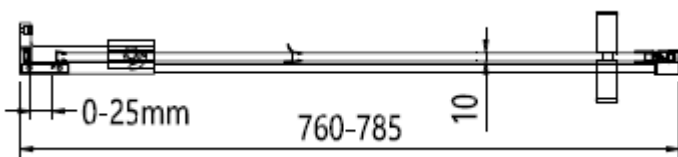

Measurements in millimetres mm

Information updated February 2021

Tel 0345 873 8840

crosswater[™]

OPTIX 10 PIVOT DOOR

Left Hand

Right Hand

Toughened Glass
Strong and safe

Protective Finish
Easy to clean

Lifetime Guarantee
Peace of mind

Brushed Brass

Polished Stainless

Brushed Stainless

CODE	PIVOT DOOR	ADJUSTMENT	DOOR OPENING	Width	Height
	COLOUR	mm	mm	mm	mm
OXWPFC0800	Brushed Brass	760-785	600	800	2000
OXWPSC0800	Polished Stainless Steel	760-785	600	800	2000
OXWPVC0800	Brushed Stainless Steel	760-785	600	800	2000

800 mm door and 800 side panel

Left Hand

800 mm door and 900 side panel

Right Hand

Toughened Glass
Strong and safe

Protective Finish
Easy to clean

Lifetime Guarantee
Peace of mind

800 mm door and 800 side panel

800 mm door and 900 side panel

Brushed Brass

Polished Stainless

Brushed Stainless

CODE	PIVOT DOOR	ADJUSTMENT	DOOR OPENING	Width	Height
	COLOUR	mm	mm	mm	mm
OXWPFC0800	Brushed Brass	760-785	600	800	2000
OXWPSC0800	Polished Stainless Steel	760-785	600	800	2000
OXWPVC0800	Brushed Stainless Steel	760-785	600	800	2000