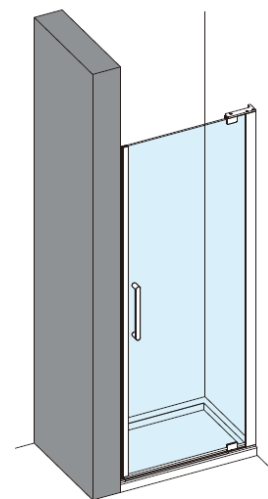

Measurements in millimetres mm

Information updated February 2021

Tel 0345 873 8840

crosswater[™]

OPTIX 10 PIVOT DOOR

Left Hand

Right Hand

Toughened Glass
Strong and safe

Protective Finish
Easy to clean

Lifetime Guarantee
Peace of mind

Brushed Brass

Polished Stainless

Brushed Stainless

CODE	PIVOT DOOR	ADJUSTMENT	DOOR OPENING	Width	Height
	COLOUR	mm	mm	mm	mm
OXWPFC0800	Brushed Brass	760-785	600	800	2000
OXWPSC0800	Polished Stainless Steel	760-785	600	800	2000
OXWPVC0800	Brushed Stainless Steel	760-785	600	800	2000

800 mm door and 800 side panel

Left Hand

800 mm door and 900 side panel

Right Hand

Toughened Glass
Strong and safe

Protective Finish
Easy to clean

Lifetime Guarantee
Peace of mind

800 mm door and 800 side panel

800 mm door and 900 side panel

Brushed Brass

Polished Stainless

Brushed Stainless

CODE	PIVOT DOOR	ADJUSTMENT	DOOR OPENING	Width	Height
	COLOUR	mm	mm	mm	mm
OXWPFC0800	Brushed Brass	760-785	600	800	2000
OXWPSC0800	Polished Stainless Steel	760-785	600	800	2000
OXWPVC0800	Brushed Stainless Steel	760-785	600	800	2000