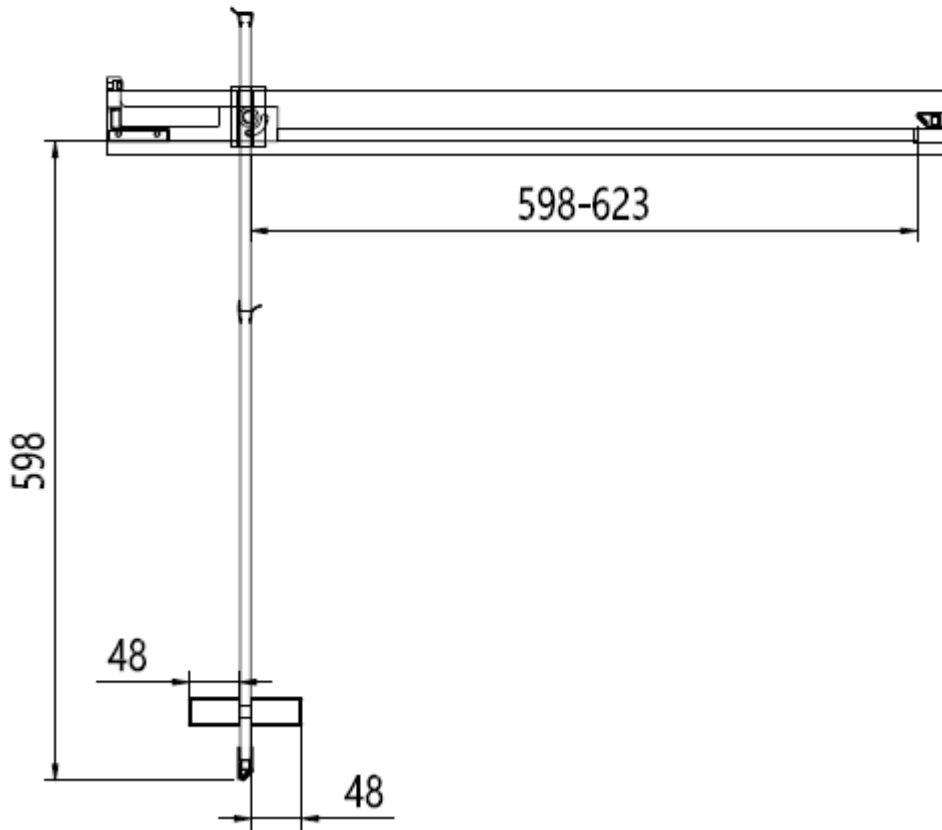

Measurements in millimetres mm

Information updated February 2021

Tel 0345 873 8840

crosswater[™]

OPTIX 10 PIVOT DOOR

Left Hand

Right Hand

Toughened Glass
Strong and safe

Protective Finish
Easy to clean

Lifetime Guarantee
Peace of mind

Brushed Brass

Polished Stainless

Brushed Stainless

CODE	PIVOT DOOR	ADJUSTMENT	DOOR OPENING	Width	Height
	COLOUR	mm	mm	mm	mm
OXWPFC0800	Brushed Brass	760-785	600	800	2000
OXWPSC0800	Polished Stainless Steel	760-785	600	800	2000
OXWPVC0800	Brushed Stainless Steel	760-785	600	800	2000

800 mm door and 800 side panel

Left Hand

800 mm door and 900 side panel

Right Hand

Toughened Glass
Strong and safe

Protective Finish
Easy to clean

Lifetime Guarantee
Peace of mind

800 mm door and 800 side panel

800 mm door and 900 side panel

Brushed Brass

Polished Stainless

Brushed Stainless

CODE	PIVOT DOOR	ADJUSTMENT	DOOR OPENING	Width	Height
	COLOUR	mm	mm	mm	mm
OXWPFC0800	Brushed Brass	760-785	600	800	2000
OXWPSC0800	Polished Stainless Steel	760-785	600	800	2000
OXWPVC0800	Brushed Stainless Steel	760-785	600	800	2000