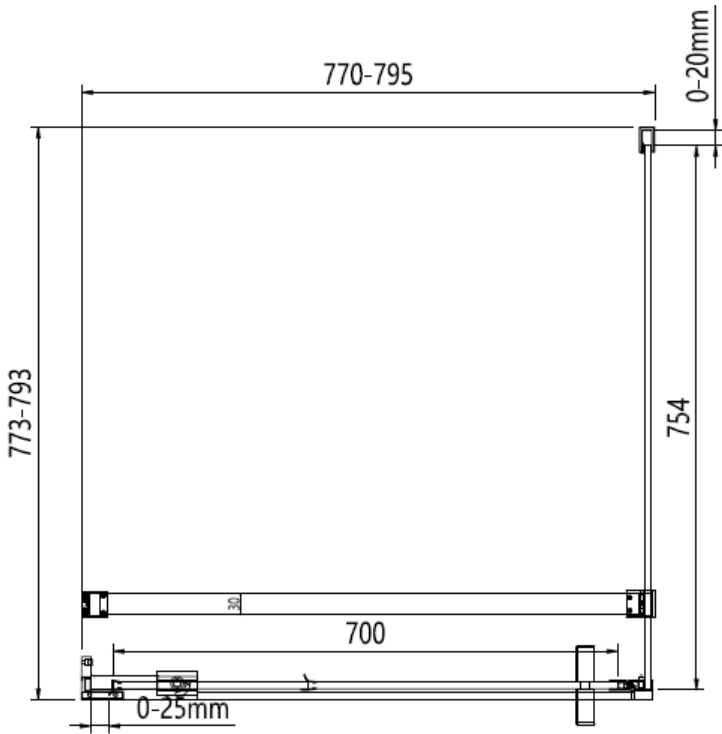

Measurements in millimetres mm

Information updated February 2021

Tel 0345 873 8840

crosswater[™]

OPTIX 10 PIVOT DOOR

Left Hand

Right Hand

Toughened Glass
Strong and safe

800 mm door and 800 side panel

Left Hand

800 mm door and 900 side panel

Right Hand

Toughened Glass
Strong and safe

Protective Finish
Easy to clean

Lifetime Guarantee
Peace of mind

800 mm door and 800 side panel

800 mm door and 900 side panel

Brushed Brass

Polished Stainless

Brushed Stainless

CODE	PIVOT DOOR	ADJUSTMENT	DOOR OPENING	Width	Height
	COLOUR	mm	mm	mm	mm
OXWPFC0800	Brushed Brass	760-785	600	800	2000
OXWPSC0800	Polished Stainless Steel	760-785	600	800	2000
OXWPVC0800	Brushed Stainless Steel	760-785	600	800	2000

CODE	PIVOT DOOR SIDE PANEL	ADJUSTMENT	DOOR OPENING	Width	Height
	COLOUR	mm	mm	mm	mm
OXWPSPFC0800	Brushed Brass	775-795	NA	800	2000
OXWPSPSC0800	Polished Stainless Steel	775-795	NA	800	2000
OXWPSPVC0800	Brushed Stainless Steel	775-795	NA	800	2000
OXWPSPFC0900	Brushed Brass	875-895	NA	900	2000
OXWPSPSC0900	Polished Stainless Steel	875-895	NA	900	2000
OXWPSPVC0900	Brushed Stainless Steel	875-895	NA	900	2000