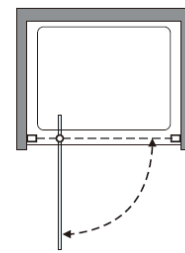

Measurements in millimetres mm

Information updated February 2021

Tel 0345 873 8840

crosswater[™]

OPTIX 10 PIVOT DOOR

Left Hand

Right Hand

Toughened Glass
Strong and safe

Protective Finish
Easy to clean

Lifetime Guarantee
Peace of mind

Brushed Brass

Polished Stainless

Brushed Stainless

CODE	PIVOT DOOR	ADJUSTMENT	DOOR OPENING	Width	Height
	COLOUR	mm	mm	mm	mm
OXWPFC0800	Brushed Brass	760-785	600	800	2000
OXWPSC0800	Polished Stainless Steel	760-785	600	800	2000
OXWPVC0800	Brushed Stainless Steel	760-785	600	800	2000

800 mm door and 900 side panel

Brushed Brass

Polished Stainless

Brushed Stainless

CODE	PIVOT DOOR	ADJUSTMENT	DOOR OPENING	Width	Height
	COLOUR	mm	mm	mm	mm
OXWPFC0800	Brushed Brass	760-785	600	800	2000
OXWPSC0800	Polished Stainless Steel	760-785	600	800	2000
OXWPVC0800	Brushed Stainless Steel	760-785	600	800	2000