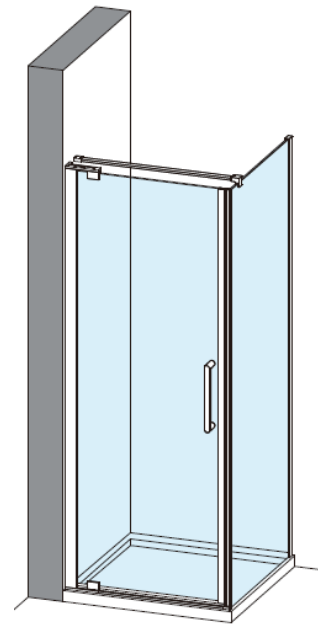

Protective Finish
Easy to clean

Lifetime Guarantee
Peace of mind

Brushed Brass

Polished Stainless

Brushed Stainless

CODE	PIVOT DOOR	ADJUSTMENT	DOOR OPENING	Width	Height
	COLOUR	mm	mm	mm	mm
OXWPFC0800	Brushed Brass	760-785	600	800	2000
OXWPSC0800	Polished Stainless Steel	760-785	600	800	2000
OXWPVC0800	Brushed Stainless Steel	760-785	600	800	2000

800 mm door and 800 side panel

Left Hand

800 mm door and 900 side panel

Right Hand

Toughened Glass
Strong and safe

Protective Finish
Easy to clean

Lifetime Guarantee
Peace of mind

800 mm door and 800 side panel

800 mm door and 900 side panel

Brushed Brass

Polished Stainless

Brushed Stainless

CODE	PIVOT DOOR	ADJUSTMENT	DOOR OPENING	Width	Height
	COLOUR	mm	mm	mm	mm
OXWPFC0800	Brushed Brass	760-785	600	800	2000
OXWPSC0800	Polished Stainless Steel	760-785	600	800	2000
OXWPVC0800	Brushed Stainless Steel	760-785	600	800	2000

Optix 10 Pivot Door

A 1 Wall plug and 4x35mm screw 2+2

A 9 Bottom seal x1

A 17 Handle x1

A 2 Hex screw x4

A 10 Bottom pivot and cover plate x1

A 18 Magnetic profile cap x1

A 3 Pivot seat
Top (Left hand shown)
Bottom