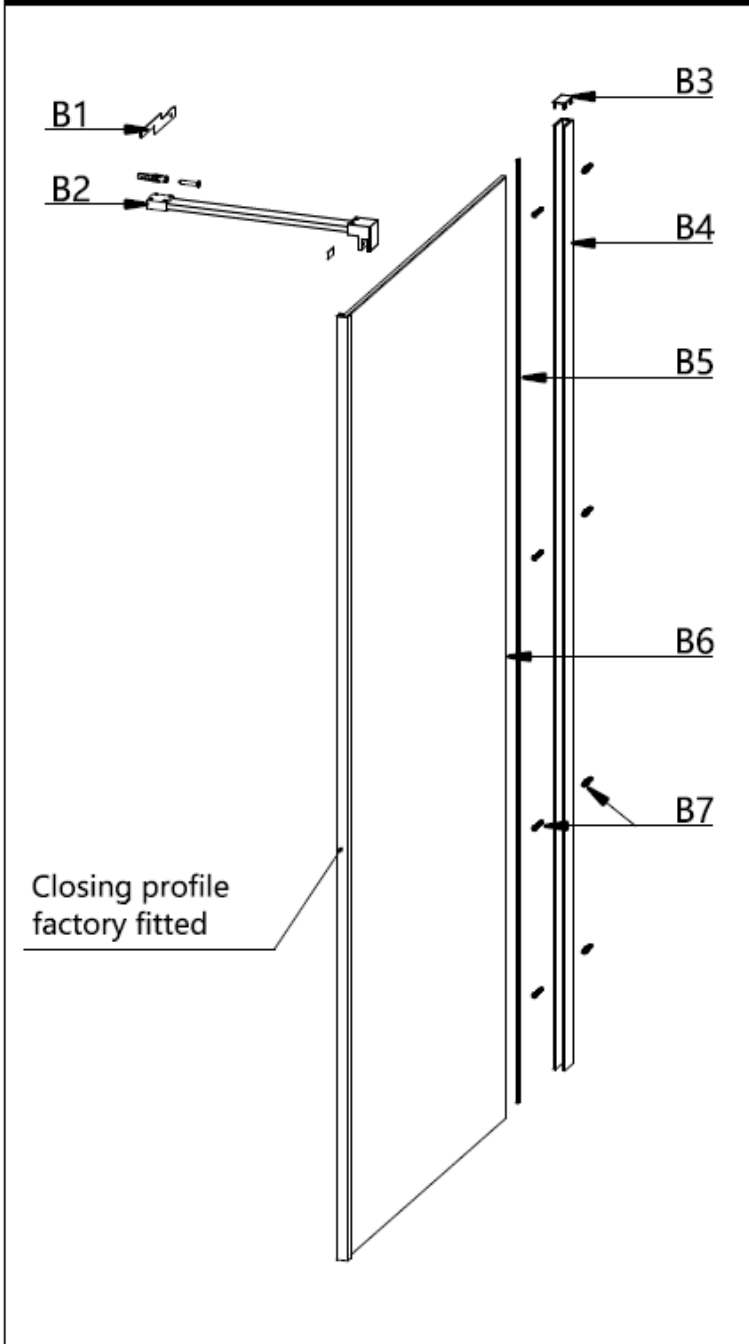

800 mm door and 900 side panel

Brushed Brass

Polished Stainless

Brushed Stainless

CODE	PIVOT DOOR	ADJUSTMENT	DOOR OPENING	Width	Height
	COLOUR	mm	mm	mm	mm
OXWPFC0800	Brushed Brass	760-785	600	800	2000
OXWPSC0800	Polished Stainless Steel	760-785	600	800	2000
OXWPVC0800	Brushed Stainless Steel	760-785	600	800	2000

Optix 10 Pivot Door

A 1 Wall plug and 4x35mm screw 2+2

A 9 Bottom seal x1

A 17 Handle x1

A 2 Hex screw x4

A 10 Bottom pivot and cover plate x1

A 18 Magnetic profile cap x1

A 3 Pivot seat
Top (Left hand shown)
Bottom

A 11 Pivot washer x2

A 19 Top pivot and cover plate x1

A 4 Wall profile x1

A 12 Pivot seat screw cap x2

A 20 Spacer x2

A 5 Wall profile cover x1

A 13 Bottom profile cap x1

A 21 Allen Key
6mm 3mm 2.5mm

A 6 Long water seal x1

A 14 Bottom profile x1

A 7 Moving panel x1

A 15 Magnetic closing profile x1

A 8 Wall plug and 4x35mm screw 8+8

A 16 Magnetic seal x1

Optix 10 Side Panel for Pivot Door

Toughened Glass
Strong and safe