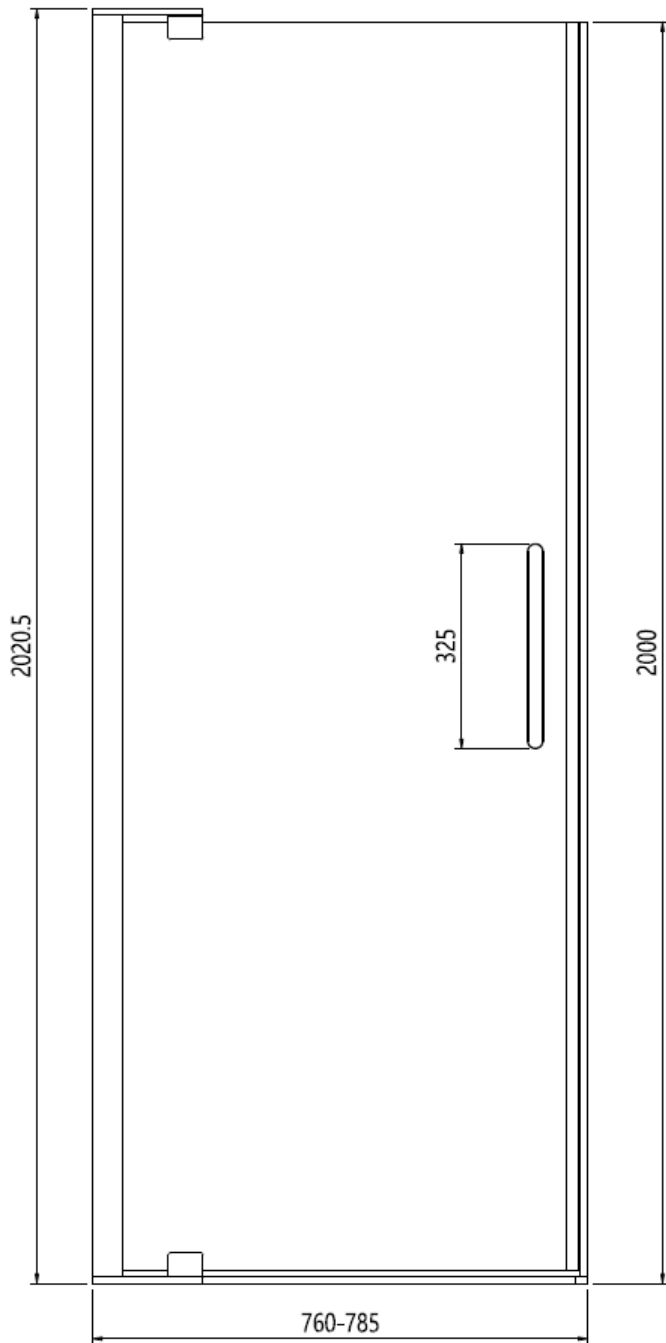

Measurements in millimetres mm

Information updated February 2021

Tel 0345 873 8840

crosswater[™]

OPTIX 10 PIVOT DOOR

Left Hand

Right Hand

Toughened Glass
Strong and safe

Protective Finish
Easy to clean

Lifetime Guarantee
Peace of mind

Brushed Brass

Polished Stainless

Brushed Stainless

CODE	PIVOT DOOR	ADJUSTMENT	DOOR OPENING	Width	Height
	COLOUR	mm	mm	mm	mm
OXWPFC0800	Brushed Brass	760-785	600	800	2000
OXWPSC0800	Polished Stainless Steel	760-785	600	800	2000
OXWPVC0800	Brushed Stainless Steel	760-785	600	800	2000

800 mm door and 800 side panel

Left Hand

800 mm door and 900 side panel

Right Hand

Toughened Glass
Strong and safe

Protective Finish
Easy to clean

Lifetime Guarantee
Peace of mind

800 mm door and 800 side panel

800 mm door and 900 side panel

Brushed Brass

Polished Stainless

Brushed Stainless

CODE	PIVOT DOOR	ADJUSTMENT	DOOR OPENING	Width	Height
	COLOUR	mm	mm	mm	mm
OXWPFC0800	Brushed Brass	760-785	600	800	2000
OXWPSC0800	Polished Stainless Steel	760-785	600	800	2000
OXWPVC0800	Brushed Stainless Steel	760-785	600	800	2000