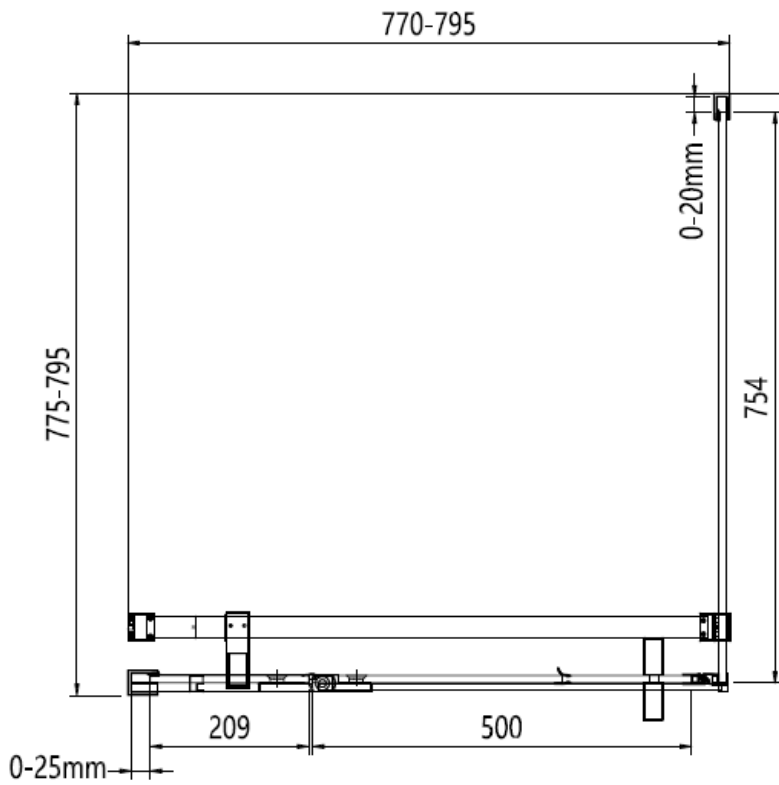

Measurements in millimetres mm

Information updated February 2021

Tel 0345 873 8840

crosswater[™]

OPTIX 10 PIVOT DOOR

Left Hand

Right Hand

Toughened Glass
Strong and safe

Protective Finish
Easy to clean

Lifetime Guarantee
Peace of mind

Brushed Brass

Polished Stainless

Brushed Stainless

CODE	PIVOT DOOR	ADJUSTMENT	DOOR OPENING	Width	Height
	COLOUR	mm	mm	mm	mm
OXWPFC0800	Brushed Brass	760-785	600	800	2000
OXWPSC0800	Polished Stainless Steel	760-785	600	800	2000
OXWPVC0800	Brushed Stainless Steel	760-785	600	800	2000

800 mm door and 800 side panel

Left Hand

800 mm door and 900 side panel

Right Hand

Toughened Glass
Strong and safe

Protective Finish
Easy to clean

Lifetime Guarantee
Peace of mind

800 mm door and 800 side panel

800 mm door and 900 side panel

Brushed Brass

Polished Stainless

Brushed Stainless

CODE	PIVOT DOOR	ADJUSTMENT	DOOR OPENING	Width	Height
	COLOUR	mm	mm	mm	mm
OXWPFC0800	Brushed Brass	760-785	600	800	2000
OXWPSC0800	Polished Stainless Steel	760-785	600	800	2000
OXWPVC0800	Brushed Stainless Steel	760-785	600	800	2000