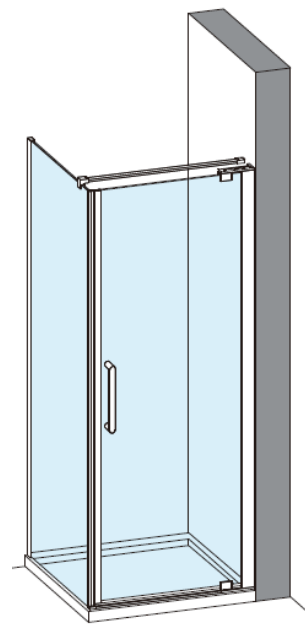

Protective Finish
Easy to clean

Lifetime Guarantee
Peace of mind

Brushed Brass

Polished Stainless

Brushed Stainless

CODE	PIVOT DOOR	ADJUSTMENT	DOOR OPENING	Width	Height
	COLOUR	mm	mm	mm	mm
OXWPFC0800	Brushed Brass	760-785	600	800	2000
OXWPSC0800	Polished Stainless Steel	760-785	600	800	2000
OXWPVC0800	Brushed Stainless Steel	760-785	600	800	2000

800 mm door and 800 side panel

Left Hand

800 mm door and 900 side panel

Right Hand

Toughened Glass
Strong and safe

Protective Finish
Easy to clean

Lifetime Guarantee
Peace of mind

800 mm door and 800 side panel

800 mm door and 900 side panel

Brushed Brass

Polished Stainless

Brushed Stainless

CODE	PIVOT DOOR	ADJUSTMENT	DOOR OPENING	Width	Height
	COLOUR	mm	mm	mm	mm
OXWPFC0800	Brushed Brass	760-785	600	800	2000
OXWPSC0800	Polished Stainless Steel	760-785	600	800	2000
OXWPVC0800	Brushed Stainless Steel	760-785	600	800	2000

Optix 10 Pivot Door

A 1 Wall plug and 4x35mm screw 2+2

A 9 Bottom seal x1

A 17 Handle x1

A 2 Hex screw x4

A 10 Bottom pivot and cover plate x1

A 18 Magnetic profile cap x1

A 3 Pivot seat
Top (Left hand shown)
Bottom