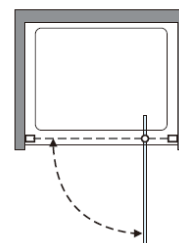

Measurements in millimetres mm

Information updated February 2021

Tel 0345 873 8840

crosswater[™]

OPTIX 10 PIVOT DOOR

Left Hand

Right Hand

Toughened Glass
Strong and safe

Protective Finish
Easy to clean

Lifetime Guarantee
Peace of mind

Brushed Brass

Polished Stainless

Brushed Stainless

CODE	PIVOT DOOR	ADJUSTMENT	DOOR OPENING	Width	Height
	COLOUR	mm	mm	mm	mm
OXWPFC0800	Brushed Brass	760-785	600	800	2000
OXWPSC0800	Polished Stainless Steel	760-785	600	800	2000
OXWPVC0800	Brushed Stainless Steel	760-785	600	800	2000

800 mm door and 800 side panel

Left Hand

800 mm door and 900 side panel

Right Hand

Toughened Glass
Strong and safe

Protective Finish
Easy to clean

Lifetime Guarantee
Peace of mind

800 mm door and 800 side panel

800 mm door and 900 side panel

Brushed Brass

Polished Stainless

Brushed Stainless

CODE	PIVOT DOOR	ADJUSTMENT	DOOR OPENING	Width	Height
	COLOUR	mm	mm	mm	mm
OXWPFC0800	Brushed Brass	760-785	600	800	2000
OXWPSC0800	Polished Stainless Steel	760-785	600	800	2000
OXWPVC0800	Brushed Stainless Steel	760-785	600	800	2000