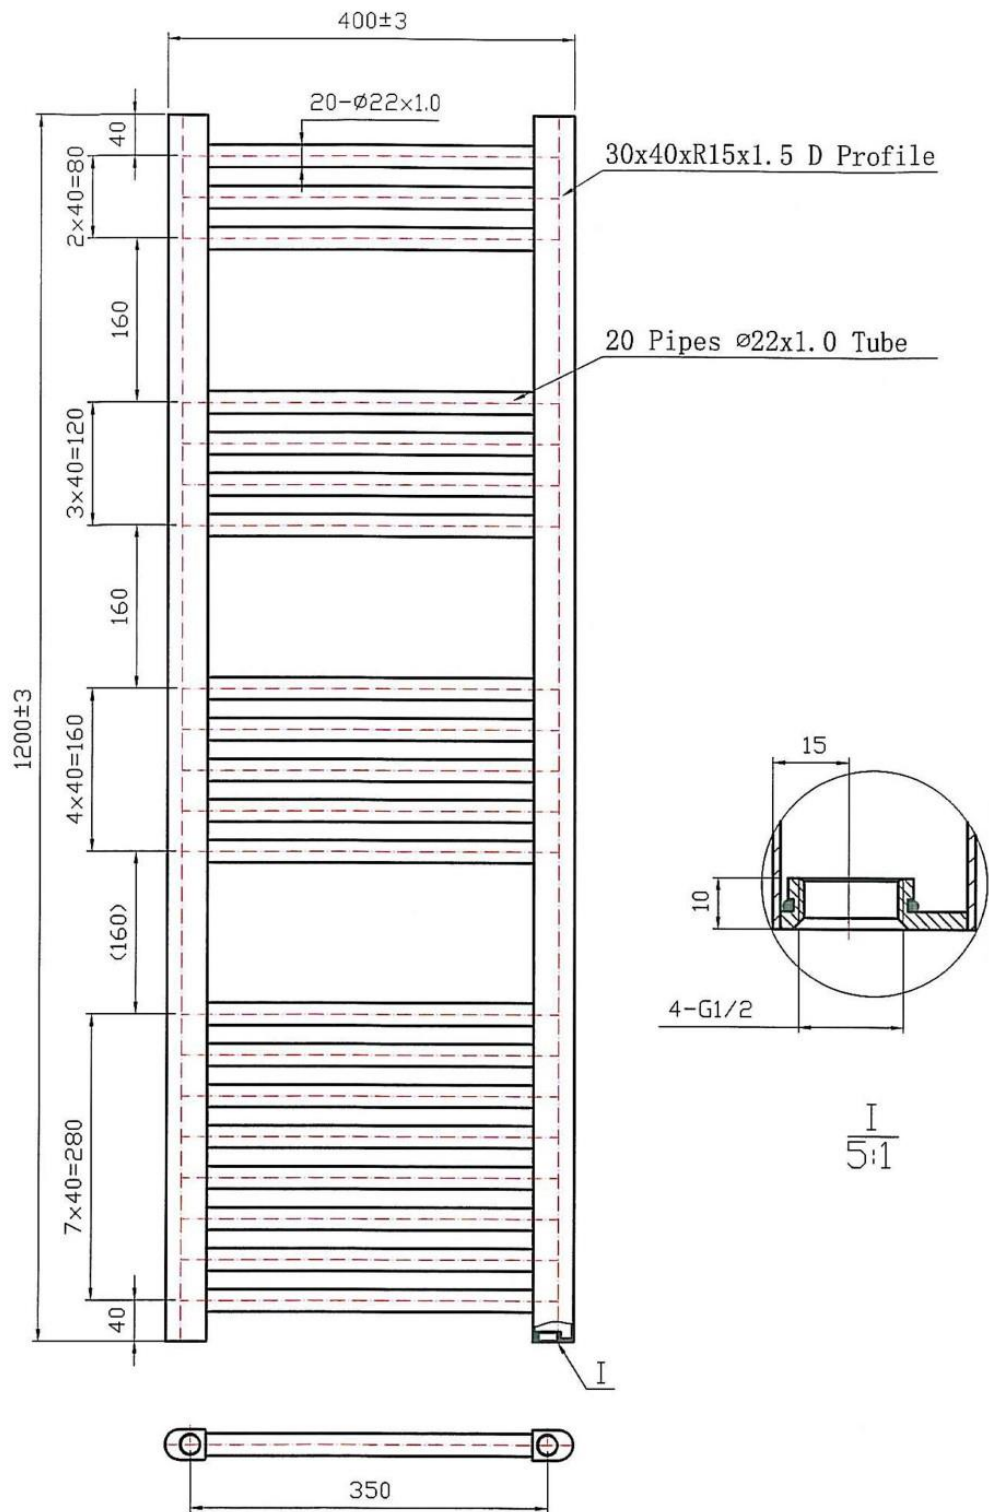

Amadeus Straight 1200 x 400 Technical Drawing

1200*400 20 pipes Straight