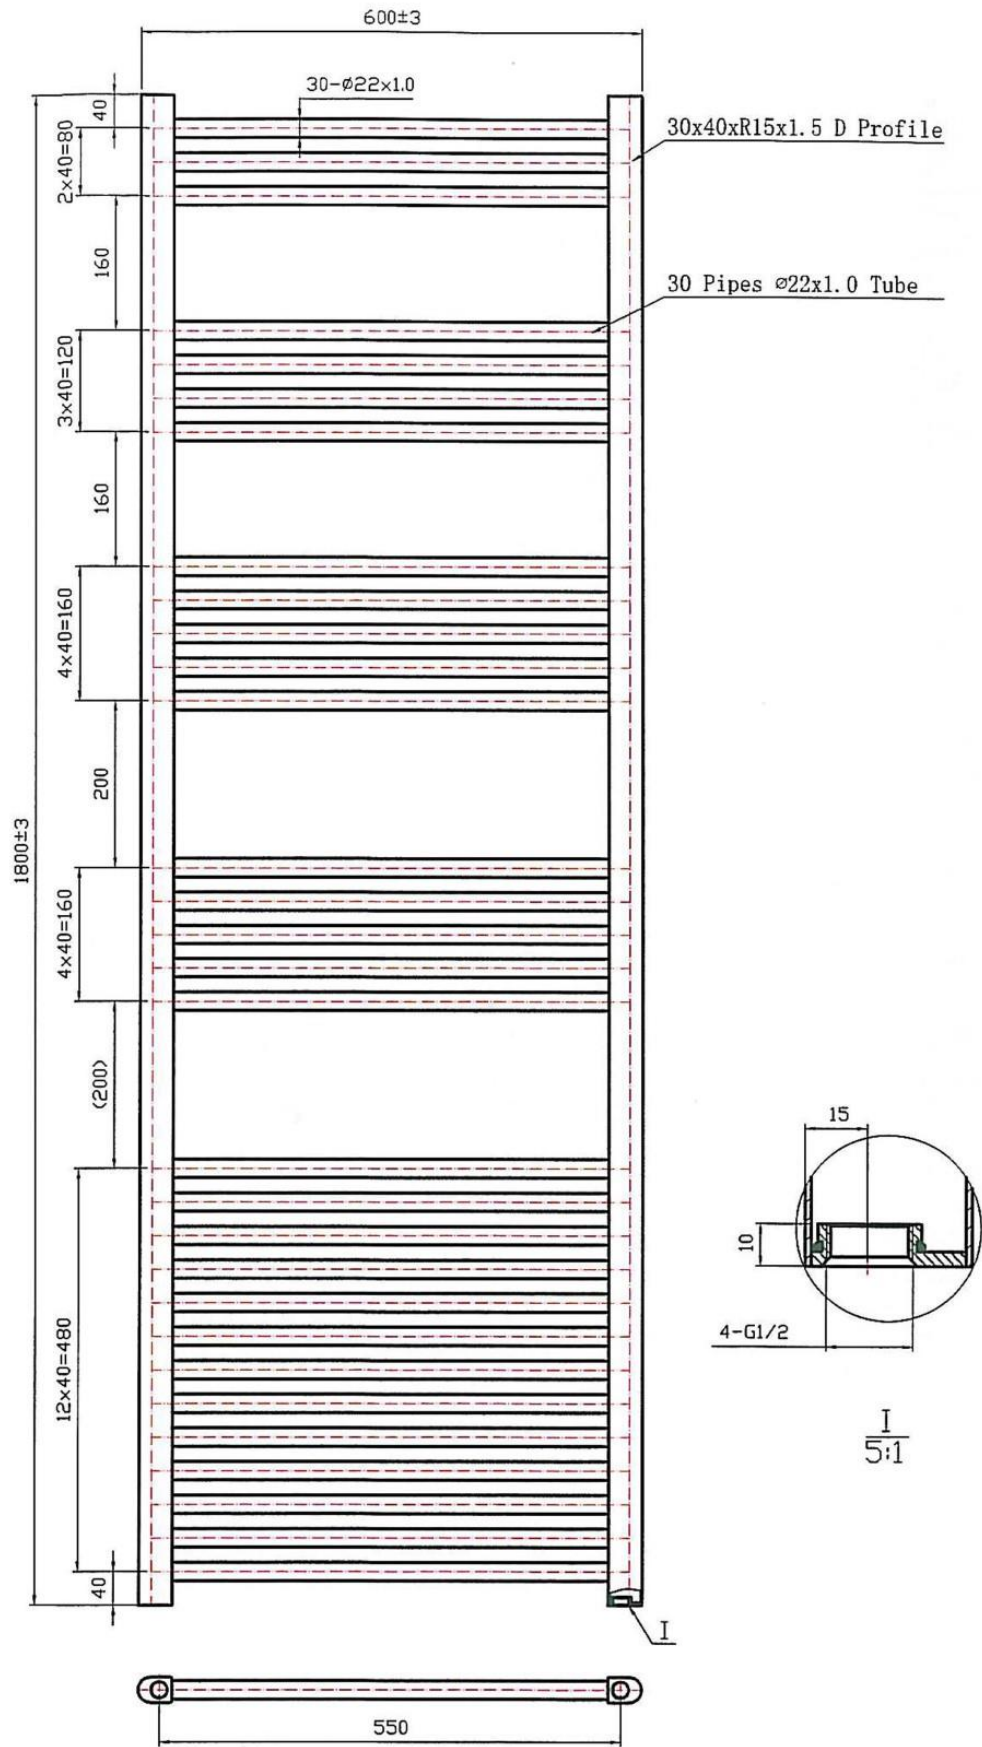

# Amadeus Straight 1800 x 600 Technical Drawing

1800\*600 30 pipes Straight