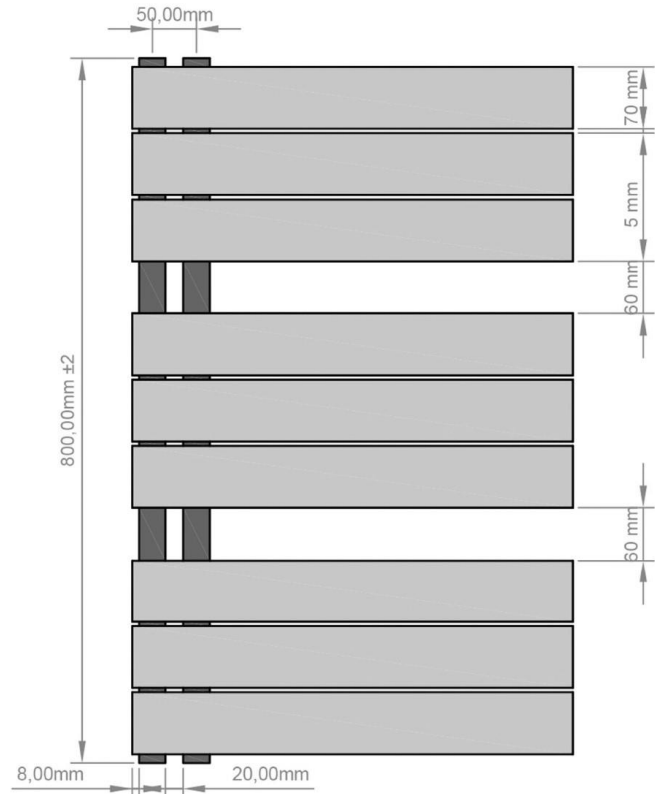

800 x 500/600mm.

A SECTION

B SECTION

scale:1/2