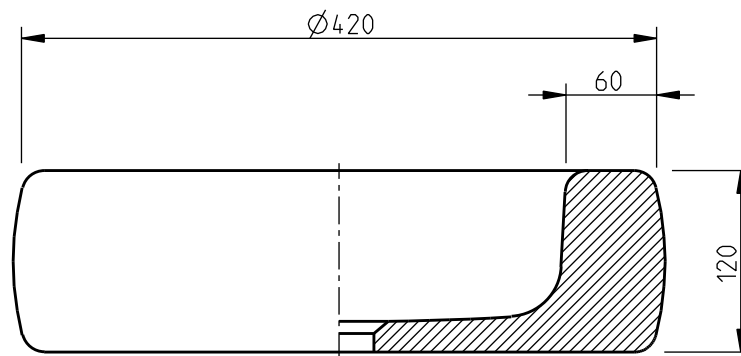

TECHNICAL DRAWING

Recycled Ceramic Basin

Code: 3700037

CIFIAL UK LTD
7 Faraday Court, Park Farm Ind Est
Wellingborough, Northants NN8 6XY
Tel: 01933 402008 Fax: 01933 402063
Email: sales@cifial.co.uk
Website: www.cifial.co.uk