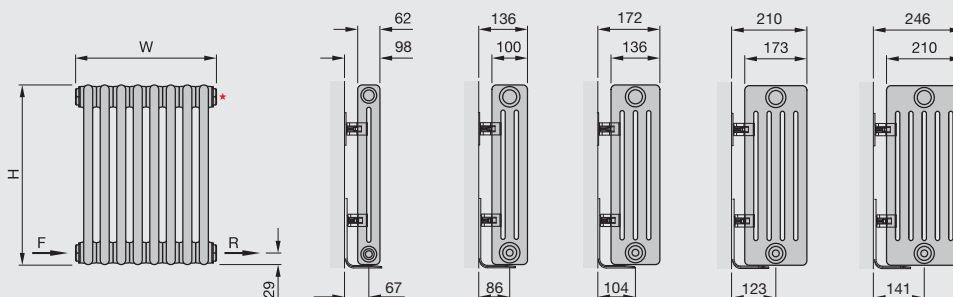

Max working pressure: 10 bar

Colour finish: Standard colours from the Zehnder colour chart: white + 25%. Colour finish and non-stock products delivery: 15-20 working days.

Accessories			
Model		RRP (ex VAT)	RRP (inc 20% VAT)
8100601020	Lambswool cleaning brush	£45	£54.00
Adjustable feet (height 100 to 150mm)			
X10920	white	£27	£32.40
X10920 + colour code	colour	£34	£40.80
Additional Towel Rails			
8100966018	Charleston towel bar 368mm	£114	£136.80
8100966028	Charleston towel bar 918mm	£127	£152.40

*1/2" air vent
† width excludes air vent
F = flow
R = return
Tube: Vertical $\varnothing$ 25mm