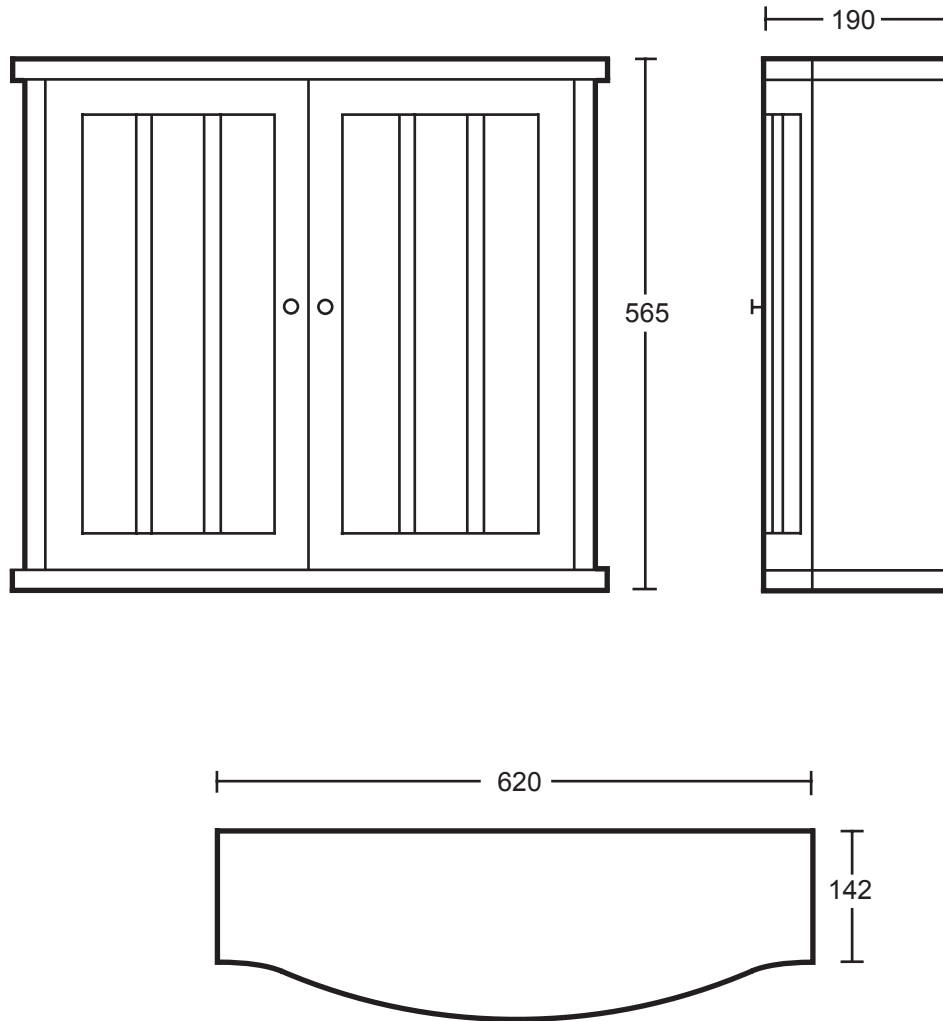

Furniture Collection	
Linea	Wall cabinet with 2 curved fronted wood/frosted glass doors

We recommend that all products are purchased with the assistance of a specialist bathroom retailer and always installed by an experienced installer who is a member of a recognized association. All sizes quoted are nominal: items may vary by plus or minus 2% against the figures quoted. When planning installations where dimensions are critical, it is essential that the space allowed for individual items is physically checked. Imperial Bathrooms can not be held liable for any costs associated with items not fitting in any given area. The contents of this statement are based on information correct at the time of publication. We reserve the right to make alterations and changes in product characteristics, fixing, packaging, operation etc at any time without notice.