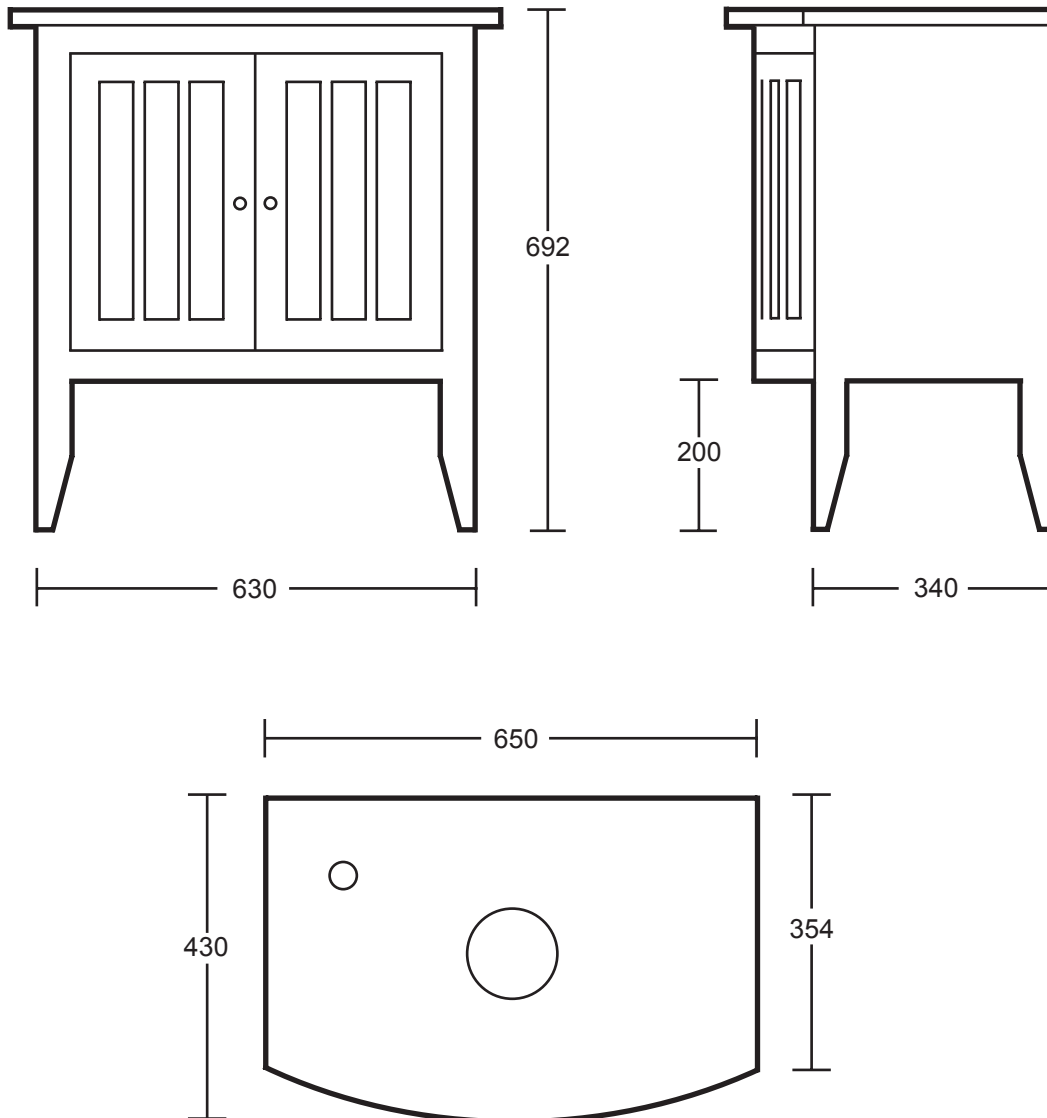

Furniture Collection	
Linea	Vessel bowl unit with 2 bow fronted wood/frosted glass doors

We recommend that all products are purchased with the assistance of a specialist bathroom retailer and always installed by an experienced installer who is a member of a recognized association. All sizes quoted are nominal: items may vary by plus or minus 2% against the figures quoted. When planning installations where dimensions are critical, it is essential that the space allowed for individual items is physically checked. Imperial Bathrooms can not be held liable for any costs associated with items not fitting in any given area. The contents of this statement are based on information correct at the time of publication. We reserve the right to make alterations and changes in product characteristics, fixing, packaging, operation etc at any time without notice.