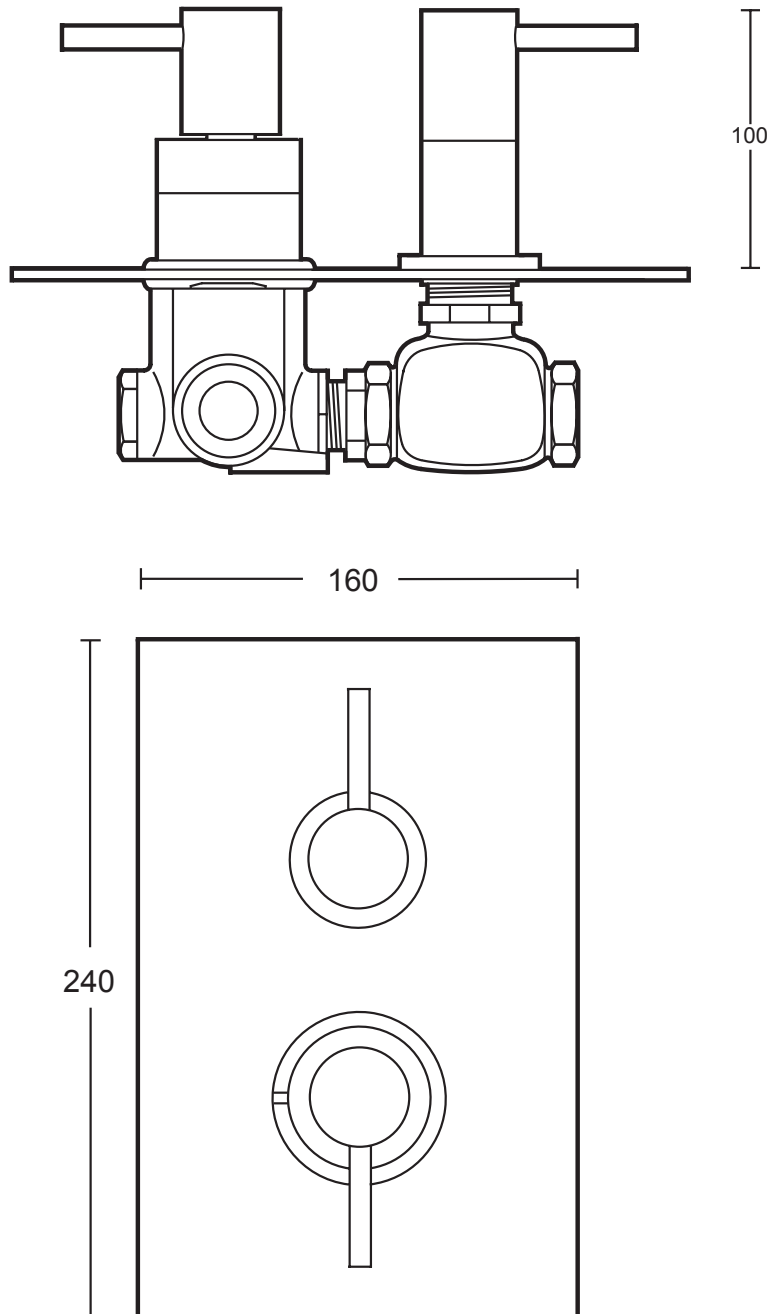

Shower Collection	
Thermostatic Shower Valves	Modern concealed thermostatic shower valve with 2 controls

We recommend that all products are purchased with the assistance of a specialist bathroom retailer and always installed by an experienced installer who is a member of a recognized association. All sizes quoted are nominal: items may vary by plus or minus 2% against the figures quoted. When planning installations where dimensions are critical, it is essential that the space allowed for individual items is physically checked. Imperial Bathrooms can not be held liable for any costs associated with items not fitting in any given area. The contents of this statement are based on information correct at the time of publication. We reserve the right to make alterations and changes in product characteristics, fixing, packaging, operation etc at any time without notice.