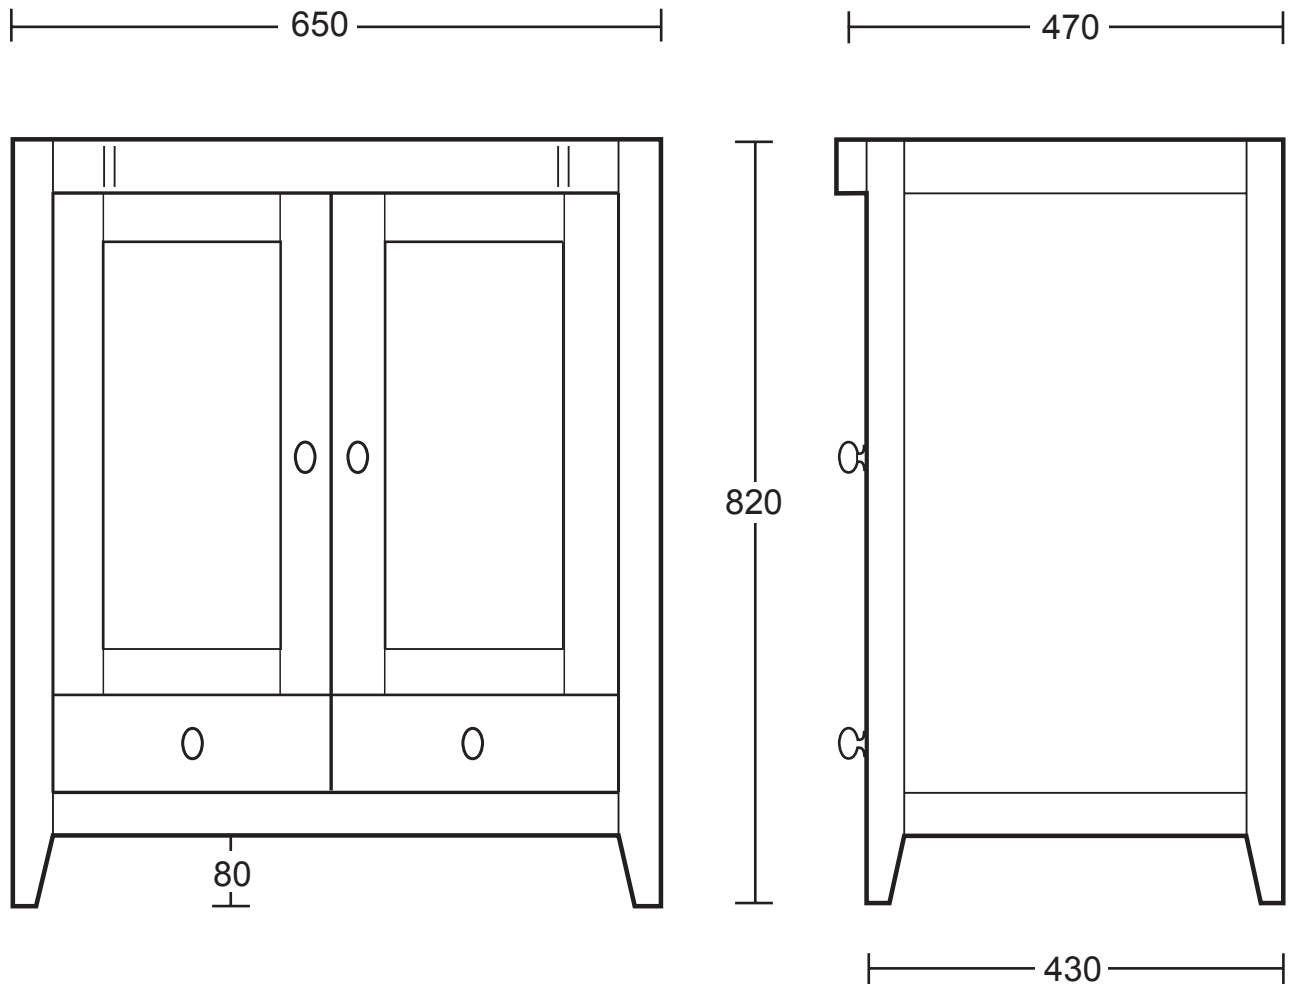

Furniture Collection	
Esteem	Vanity unit 2 wooden doors, 2 drawers

We recommend that all products are purchased with the assistance of a specialist bathroom retailer and always installed by an experienced installer who is a member of a recognized association. All sizes quoted are nominal: items may vary by plus or minus 2% against the figures quoted. When planning installations where dimensions are critical, it is essential that the space allowed for individual items is physically checked. Imperial Bathrooms can not be held liable for any costs associated with items not fitting in any given area. The contents of this statement are based on information correct at the time of publication. We reserve the right to make alterations and changes in product characteristics, fixing, packaging, operation etc at any time without notice.