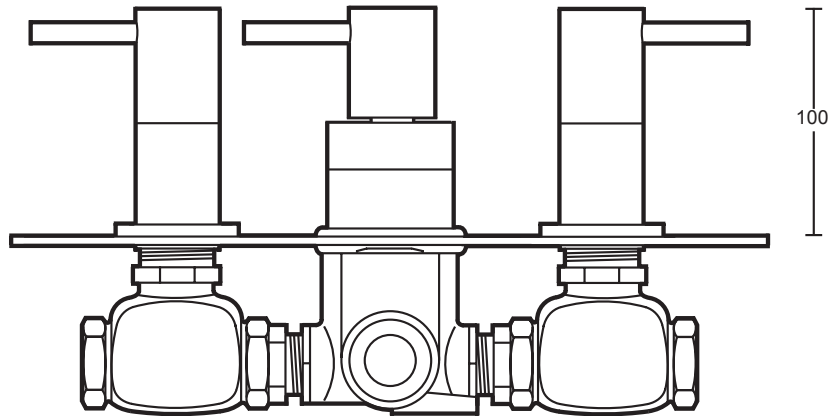

Shower Collection

Thermostatic Shower Valves

Modern concealed thermostatic shower valve with 3 controls

We recommend that all products are purchased with the assistance of a specialist bathroom retailer and always installed by an experienced installer who is a member of a recognized association. All sizes quoted are nominal: items may vary by plus or minus 2% against the figures quoted. When planning installations where dimensions are critical, it is essential that the space allowed for individual items is physically checked. Imperial Bathrooms can not be held liable for any costs associated with items not fitting in any given area. The contents of this statement are based on information correct at the time of publication. We reserve the right to make alterations and changes in product characteristics, fixing, packaging, operation etc at any time without notice.