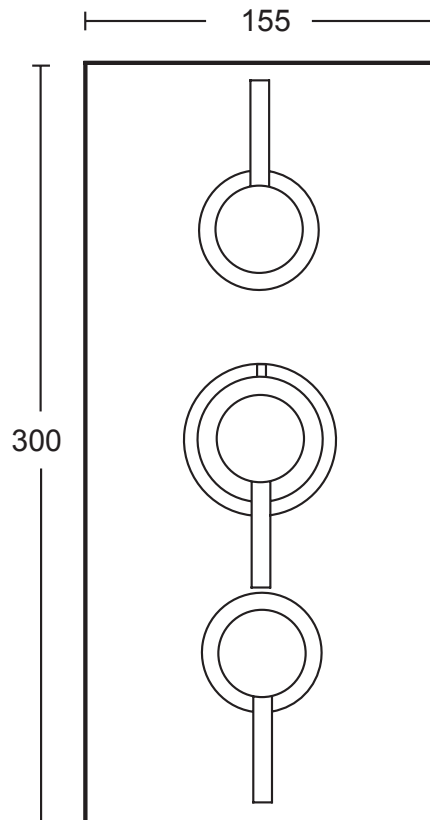

Shower Collection

Thermostatic Shower Valves

Modern concealed thermostatic shower valve with 3 controls

We recommend that all products are purchased with the assistance of a specialist bathroom retailer and always installed by an experienced installer who is a member of a recognized association. All sizes quoted are nominal: items may vary by plus or minus 2% against the figures quoted. When planning installations where dimensions are critical, it is essential that the space allowed for individual items is physically checked. Imperial Bathrooms can not be held liable for any costs associated with items not fitting in any given area. The contents of this statement are based on information correct at the time of publication. We reserve the right to make alterations and changes in product characteristics, fixing, packaging, operation etc at any time without notice.