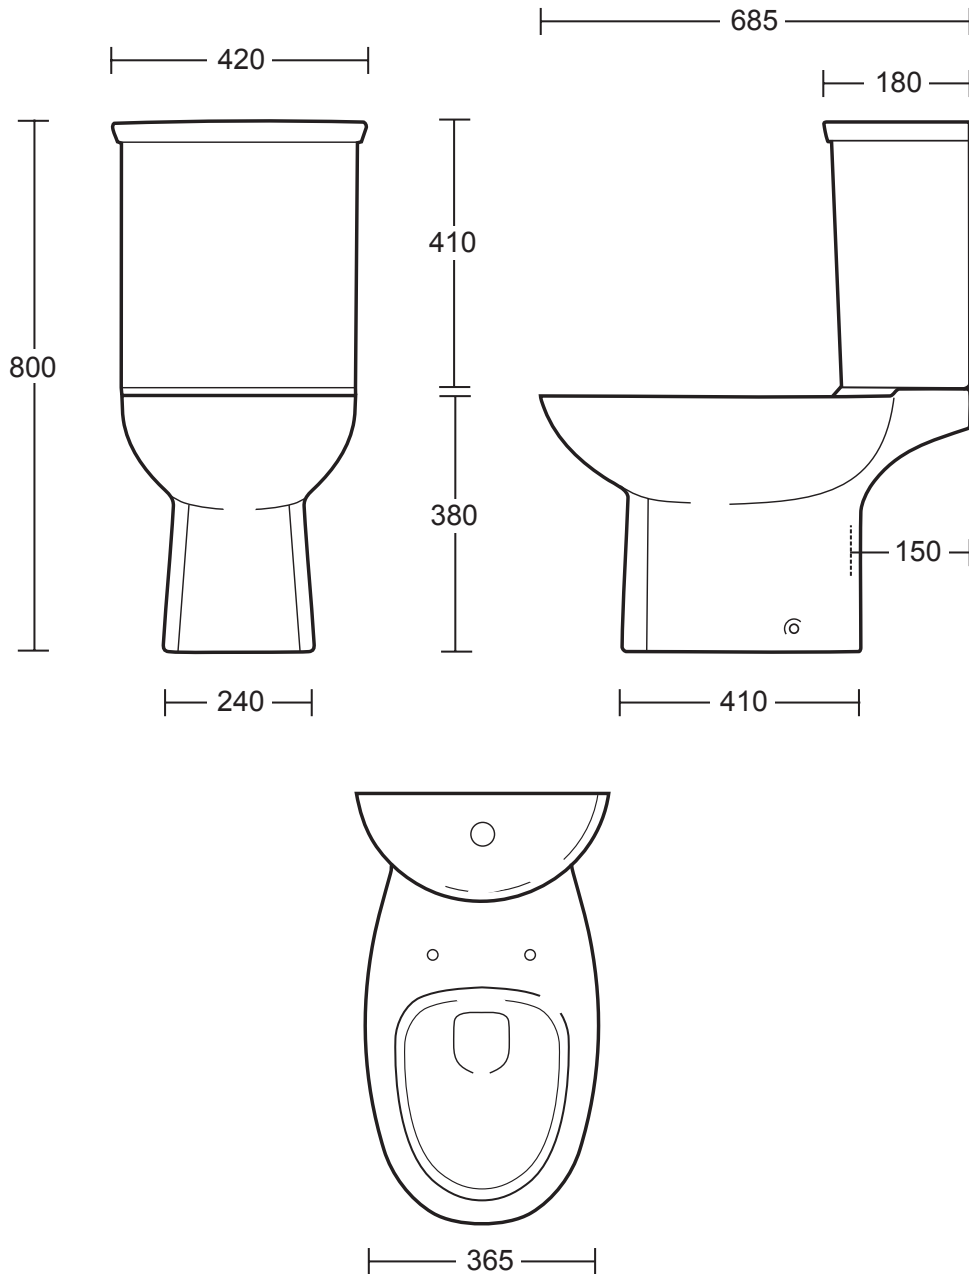

Ceramic Collection	
Amena	Close coupled pan & cistern

We recommend that all products are purchased with the assistance of a specialist bathroom retailer and always installed by an experienced installer who is a member of a recognized association. All sizes quoted are nominal: items may vary by plus or minus 2% against the figures quoted. When planning installations where dimensions are critical, it is essential that the space allowed for individual items is physically checked. Imperial Bathrooms can not be held liable for any costs associated with items not fitting in any given area. The contents of this statement are based on information correct at the time of publication. We reserve the right to make alterations and changes in product characteristics, fixing, packaging, operation etc at any time without notice.