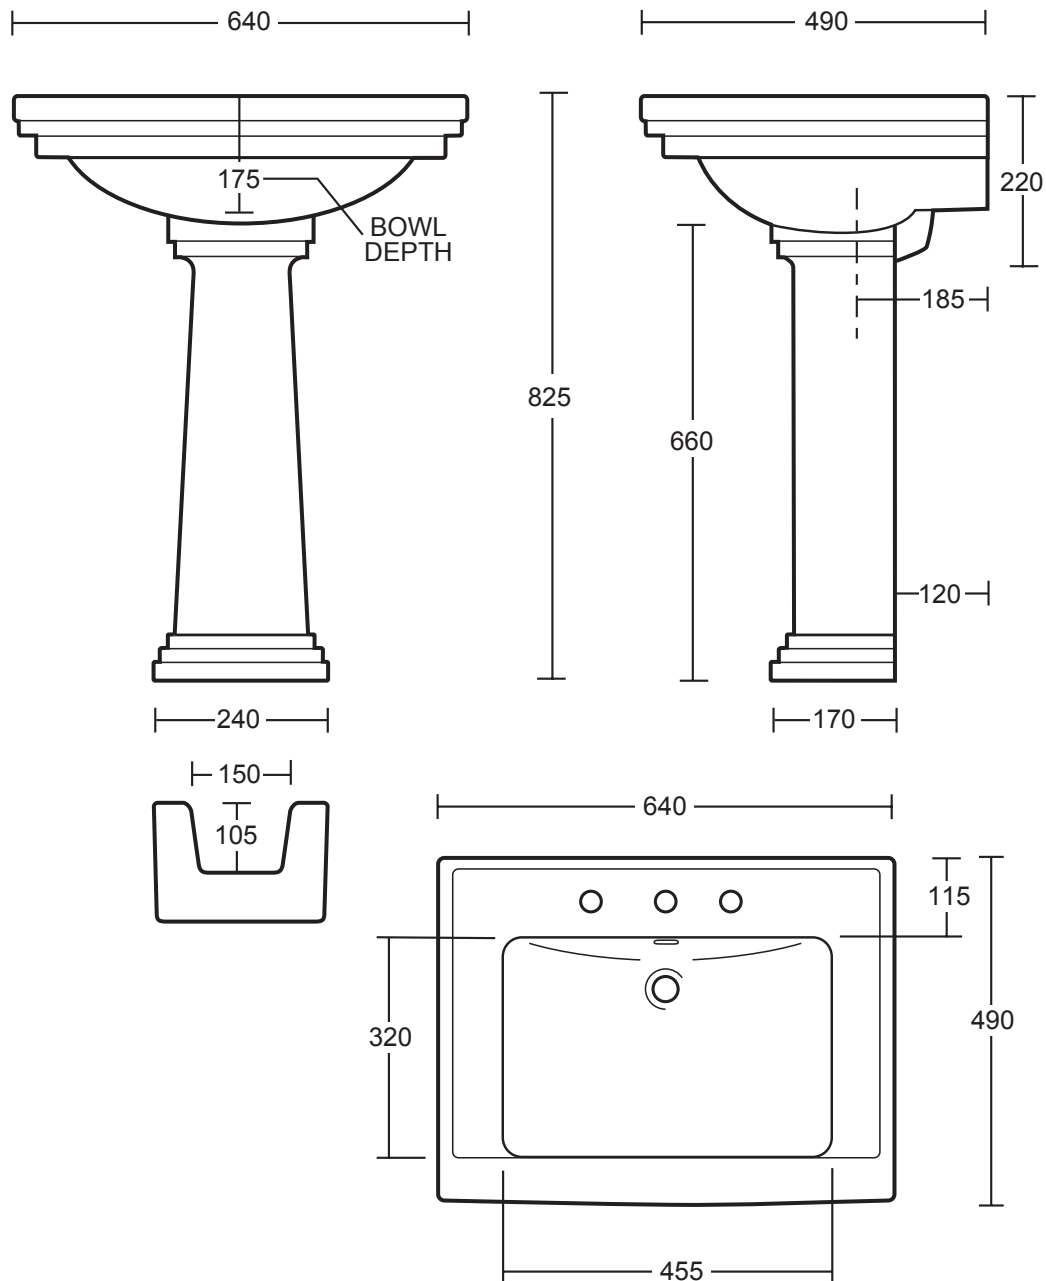

| Ceramic Collection | |
|--------------------|-------------|
| Astoria Deco | Large basin |

We recommend that all products are purchased with the assistance of a specialist bathroom retailer and always installed by an experienced installer who is a member of a recognized association. All sizes quoted are nominal: items may vary by plus or minus 2% against the figures quoted. When planning installations where dimensions are critical, it is essential that the space allowed for individual items is physically checked. Imperial Bathrooms can not be held liable for any costs associated with items not fitting in any given area. The contents of this statement are based on information correct at the time of publication. We reserve the right to make alterations and changes in product characteristics, fixing, packaging, operation etc at any time without notice.