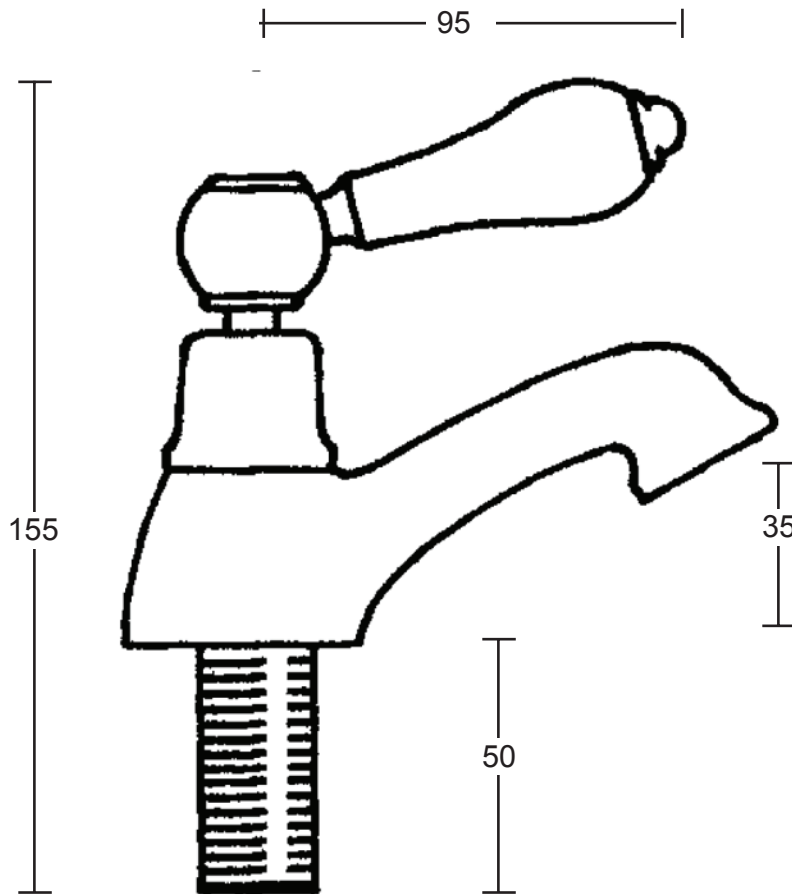

Classical Brassware Collection

Crown Leaver

1/2" basin pillar taps

We recommend that all products are purchased with the assistance of a specialist bathroom retailer and always installed by an experienced installer who is a member of a recognized association. All sizes quoted are nominal: items may vary by plus or minus 2% against the figures quoted. When planning installations where dimensions are critical, it is essential that the space allowed for individual items is physically checked. Imperial Bathrooms can not be held liable for any costs associated with items not fitting in any given area. The contents of this statement are based on information correct at the time of publication. We reserve the right to make alterations and changes in product characteristics, fixing, packaging, operation etc at any time without notice.