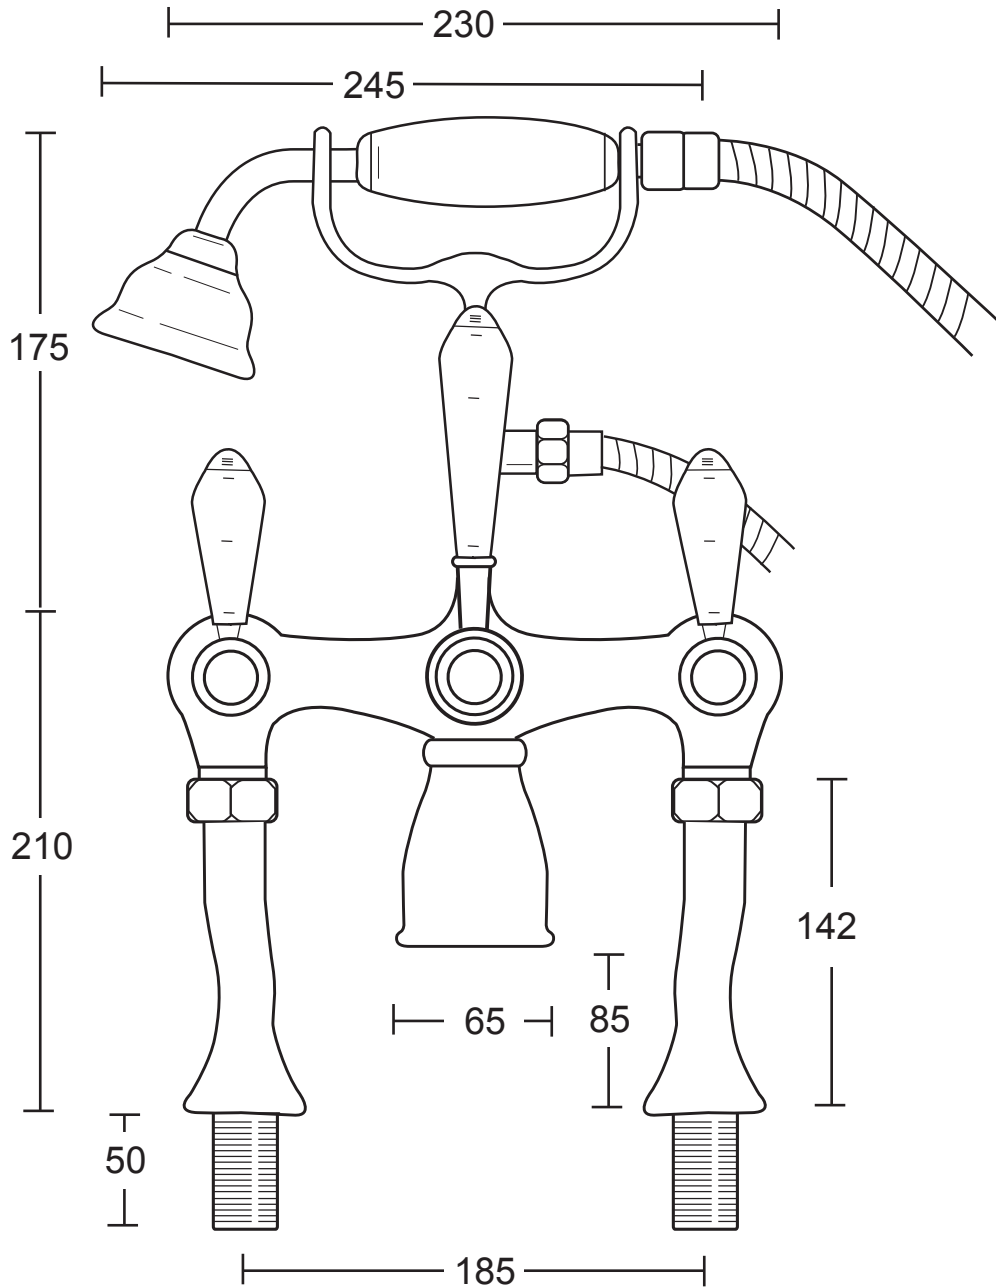

Classical Brassware Collection

Crown Leaver	Bath shower mixer
--------------	-------------------

We recommend that all products are purchased with the assistance of a specialist bathroom retailer and always installed by an experienced installer who is a member of a recognized association. All sizes quoted are nominal: items may vary by plus or minus 2% against the figures quoted. When planning installations where dimensions are critical, it is essential that the space allowed for individual items is physically checked. Imperial Bathrooms can not be held liable for any costs associated with items not fitting in any given area. The contents of this statement are based on information correct at the time of publication. We reserve the right to make alterations and changes in product characteristics, fixing, packaging, operation etc at any time without notice.