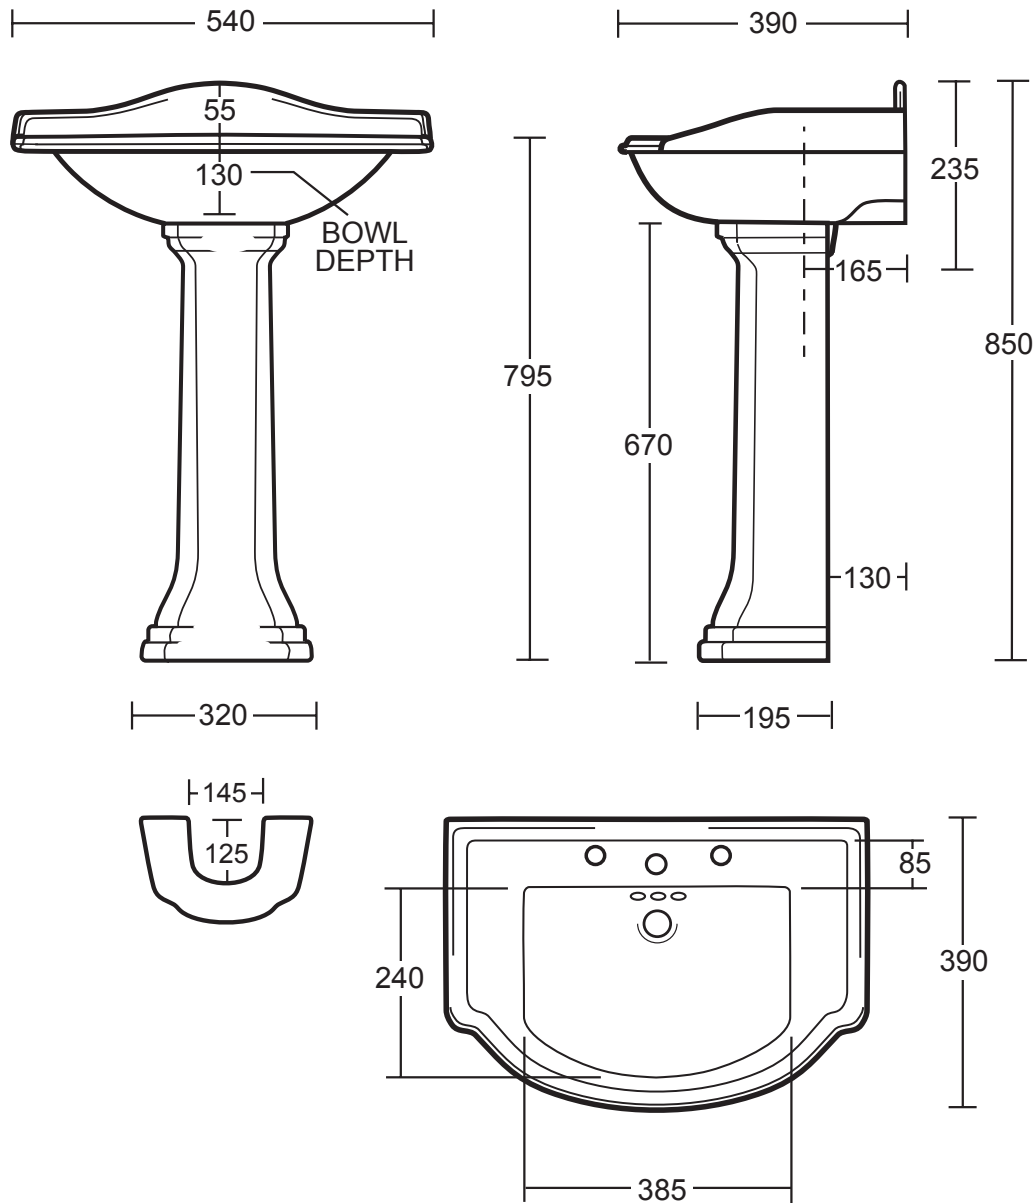

Ceramic Collection	
Drift	Small basin

We recommend that all products are purchased with the assistance of a specialist bathroom retailer and always installed by an experienced installer who is a member of a recognized association. All sizes quoted are nominal: items may vary by plus or minus 2% against the figures quoted. When planning installations where dimensions are critical, it is essential that the space allowed for individual items is physically checked. Imperial Bathrooms can not be held liable for any costs associated with items not fitting in any given area. The contents of this statement are based on information correct at the time of publication. We reserve the right to make alterations and changes in product characteristics, fixing, packaging, operation etc at any time without notice.