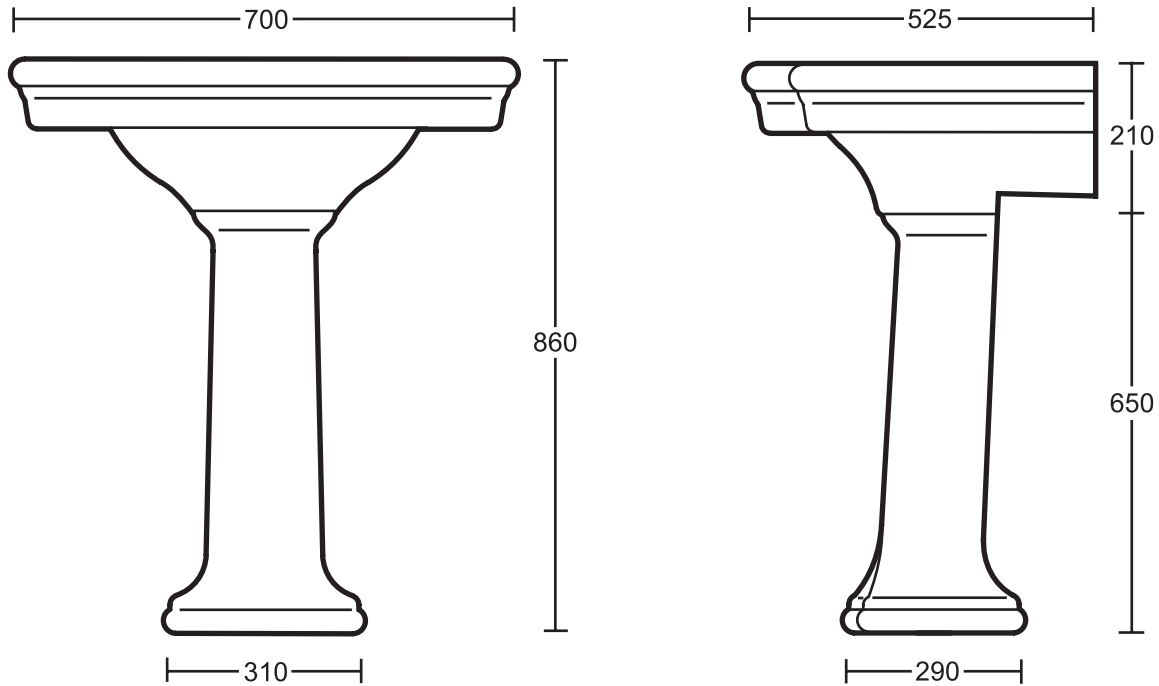

Ceramic Collection	
Firenze	Large basin

We recommend that all products are purchased with the assistance of a specialist bathroom retailer and always installed by an experienced installer who is a member of a recognized association. All sizes quoted are nominal: items may vary by plus or minus 2% against the figures quoted. When planning installations where dimensions are critical, it is essential that the space allowed for individual items is physically checked. Imperial Bathrooms can not be held liable for any costs associated with items not fitting in any given area. The contents of this statement are based on information correct at the time of publication. We reserve the right to make alterations and changes in product characteristics, fixing, packaging, operation etc at any time without notice.