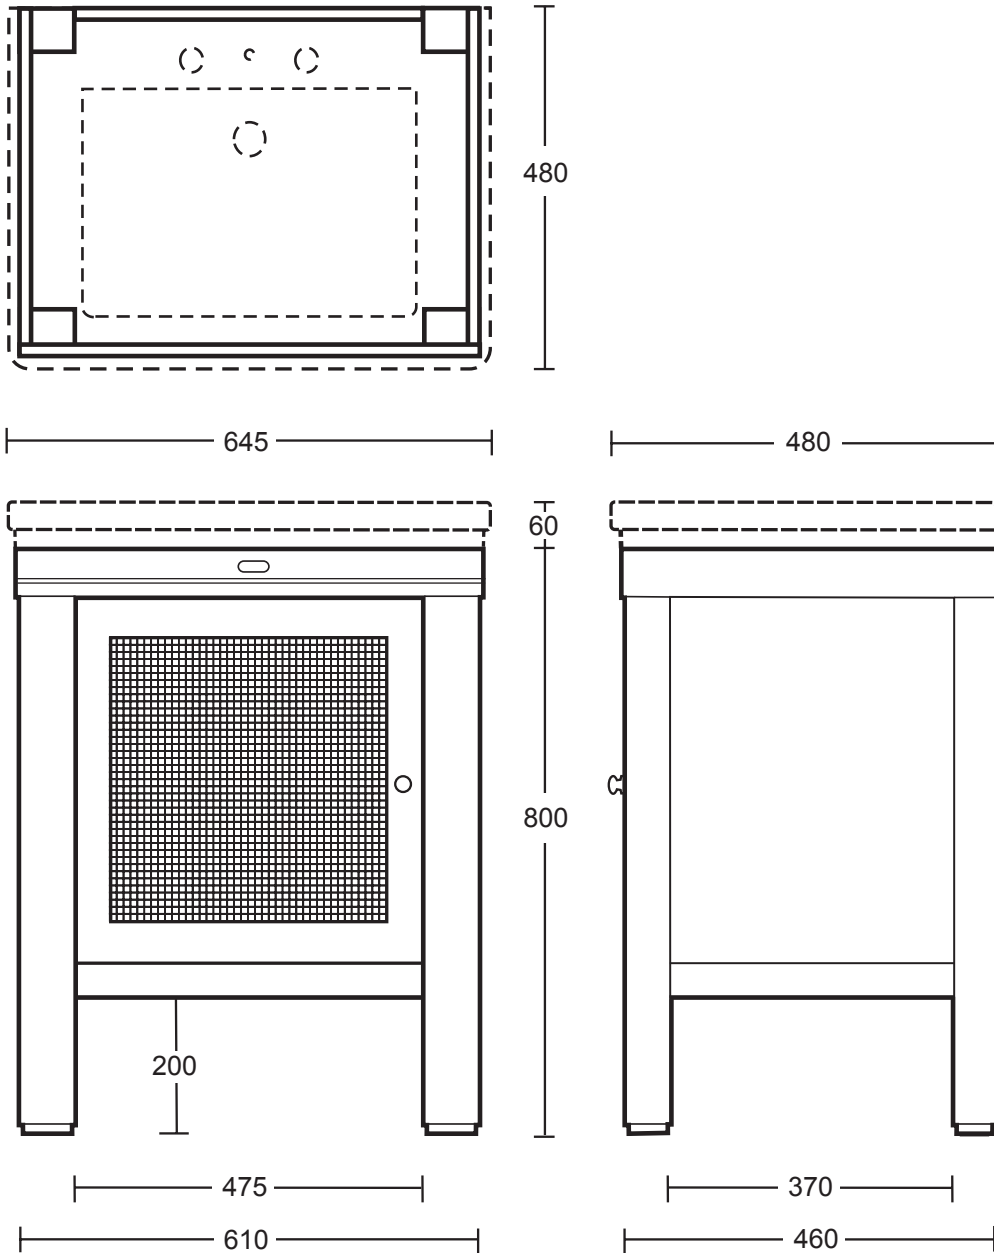

Furniture Collection	
Cuda Metal	Cuda wash station

We recommend that all products are purchased with the assistance of a specialist bathroom retailer and always installed by an experienced installer who is a member of a recognized association. All sizes quoted are nominal: items may vary by plus or minus 2% against the figures quoted. When planning installations where dimensions are critical, it is essential that the space allowed for individual items is physically checked. Imperial Bathrooms can not be held liable for any costs associated with items not fitting in any given area. The contents of this statement are based on information correct at the time of publication. We reserve the right to make alterations and changes in product characteristics, fixing, packaging, operation etc at any time without notice.