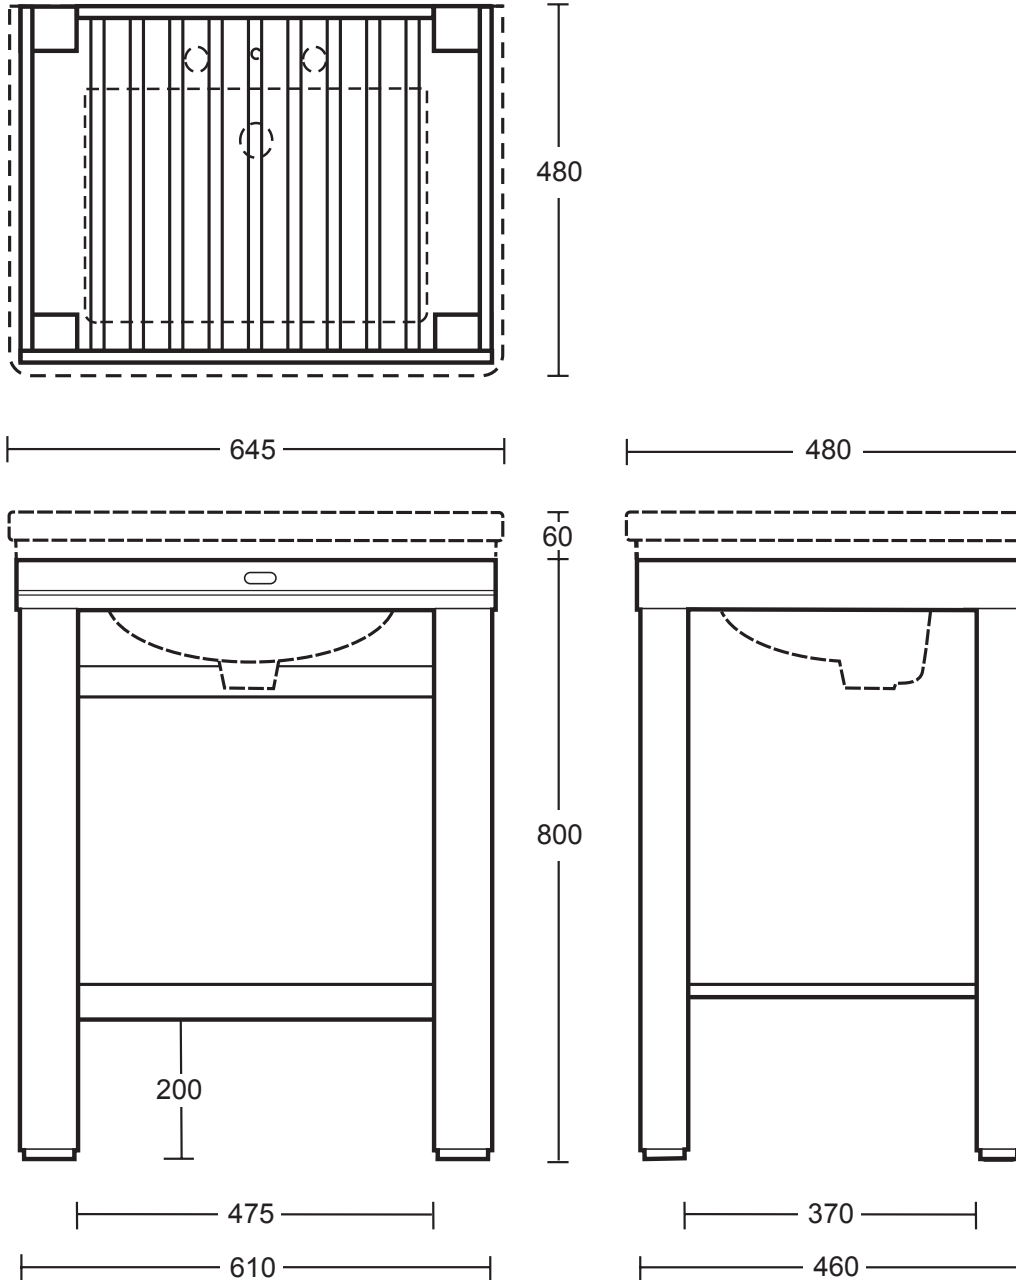

Furniture Collection	
Cuda Metal	Cuda wash station open

We recommend that all products are purchased with the assistance of a specialist bathroom retailer and always installed by an experienced installer who is a member of a recognized association. All sizes quoted are nominal: items may vary by plus or minus 2% against the figures quoted. When planning installations where dimensions are critical, it is essential that the space allowed for individual items is physically checked. Imperial Bathrooms can not be held liable for any costs associated with items not fitting in any given area. The contents of this statement are based on information correct at the time of publication. We reserve the right to make alterations and changes in product characteristics, fixing, packaging, operation etc at any time without notice.