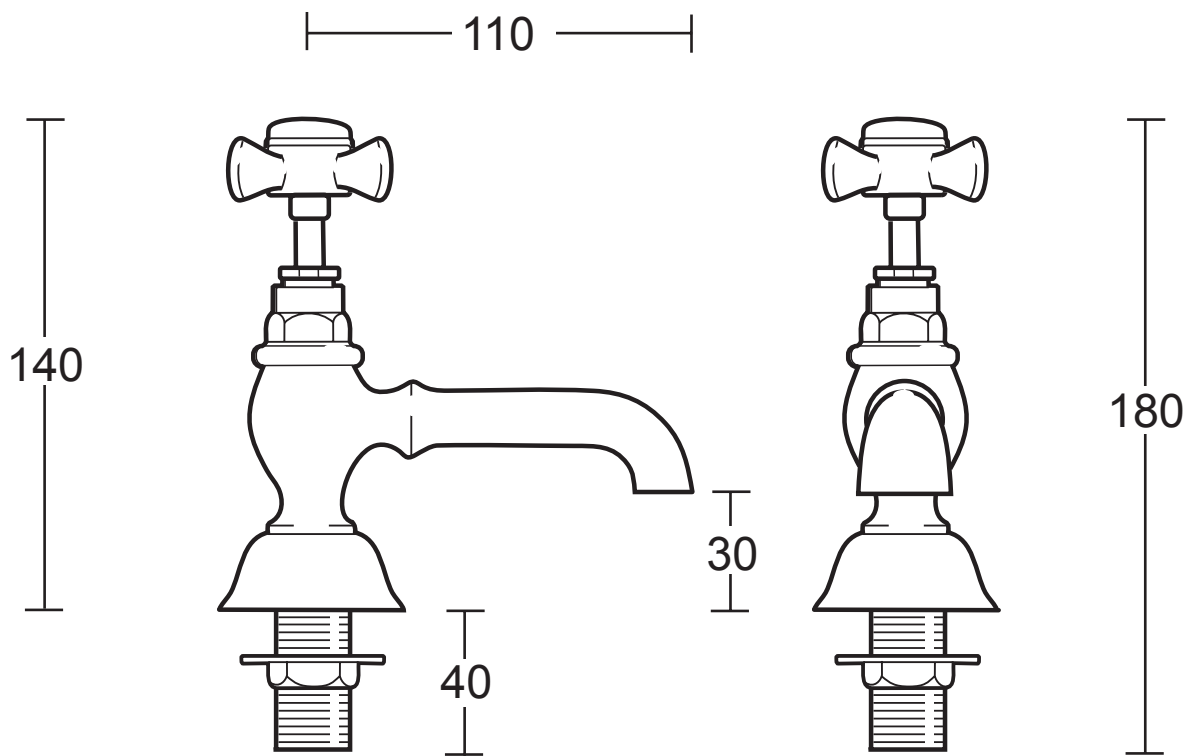

Classical Brassware Collection	
Edwardian	1/2" basin pillar taps

We recommend that all products are purchased with the assistance of a specialist bathroom retailer and always installed by an experienced installer who is a member of a recognized association. All sizes quoted are nominal: items may vary by plus or minus 2% against the figures quoted. When planning installations where dimensions are critical, it is essential that the space allowed for individual items is physically checked. Imperial Bathrooms can not be held liable for any costs associated with items not fitting in any given area. The contents of this statement are based on information correct at the time of publication. We reserve the right to make alterations and changes in product characteristics, fixing, packaging, operation etc at any time without notice.