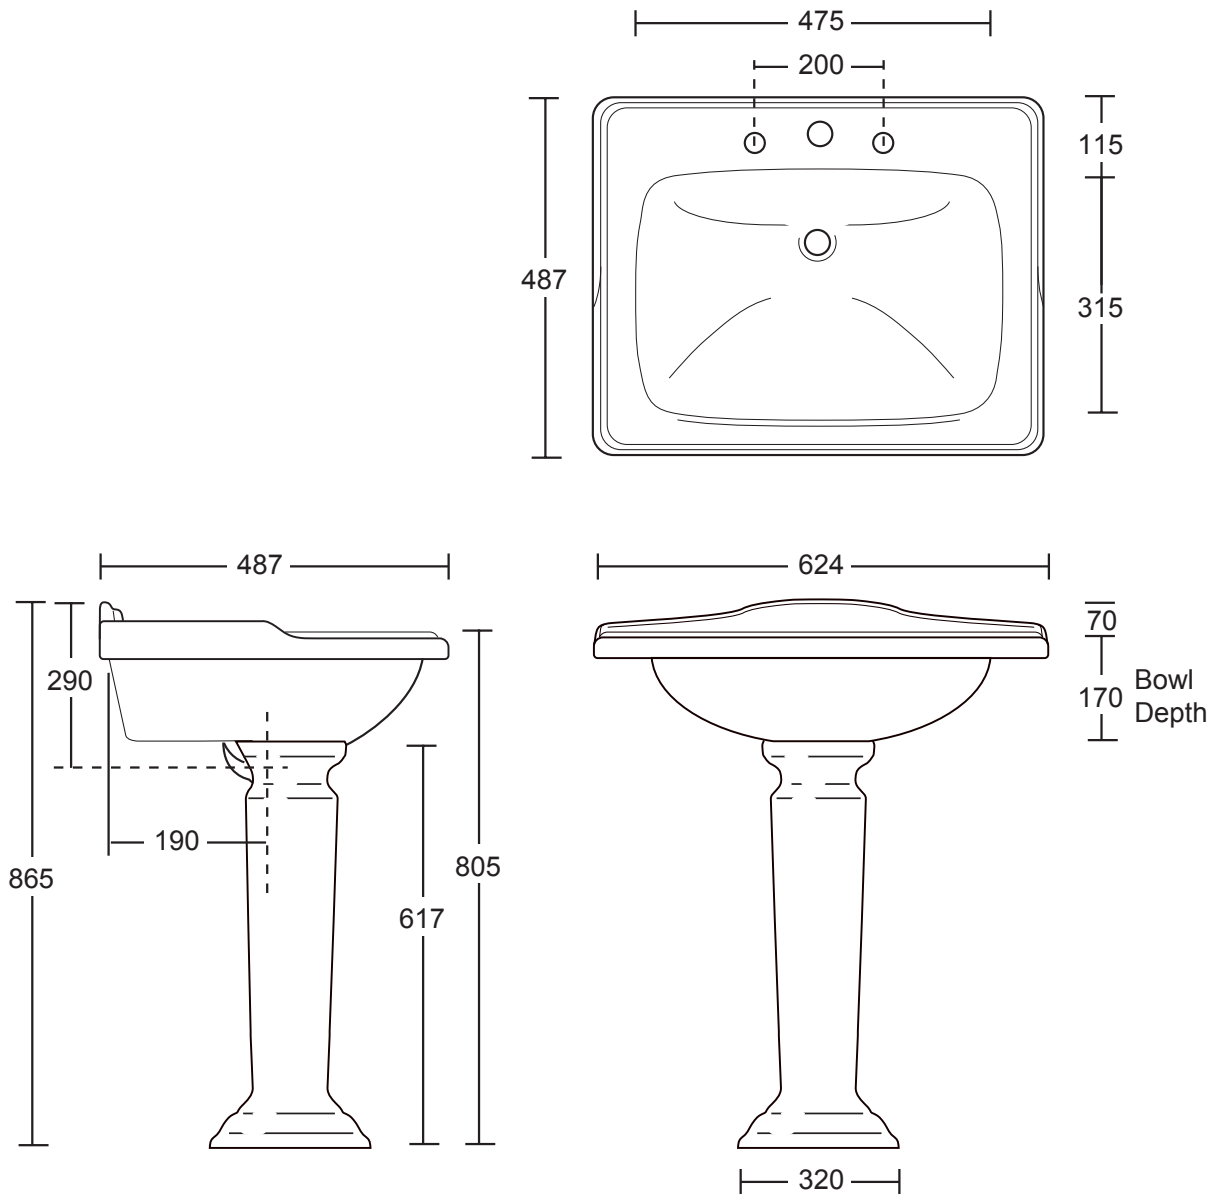

Ceramic Collection	
Delille	Large basin

We recommend that all products are purchased with the assistance of a specialist bathroom retailer and always installed by an experienced installer who is a member of a recognized association. All sizes quoted are nominal: items may vary by plus or minus 2% against the figures quoted. When planning installations where dimensions are critical, it is essential that the space allowed for individual items is physically checked. Imperial Bathrooms can not be held liable for any costs associated with items not fitting in any given area. The contents of this statement are based on information correct at the time of publication. We reserve the right to make alterations and changes in product characteristics, fixing, packaging, operation etc at any time without notice.

Ceramic Collection	
Delille	Basin stand

We recommend that all products are purchased with the assistance of a specialist bathroom retailer and always installed by an experienced installer who is a member of a recognized association. All sizes quoted are nominal: items may vary by plus or minus 2% against the figures quoted. When planning installations where dimensions are critical, it is essential that the space allowed for individual items is physically checked. Imperial Bathrooms can not be held liable for any costs associated with items not fitting in any given area. The contents of this statement are based on information correct at the time of publication. We reserve the right to make alterations and changes in product characteristics, fixing, packaging, operation etc at any time without notice.