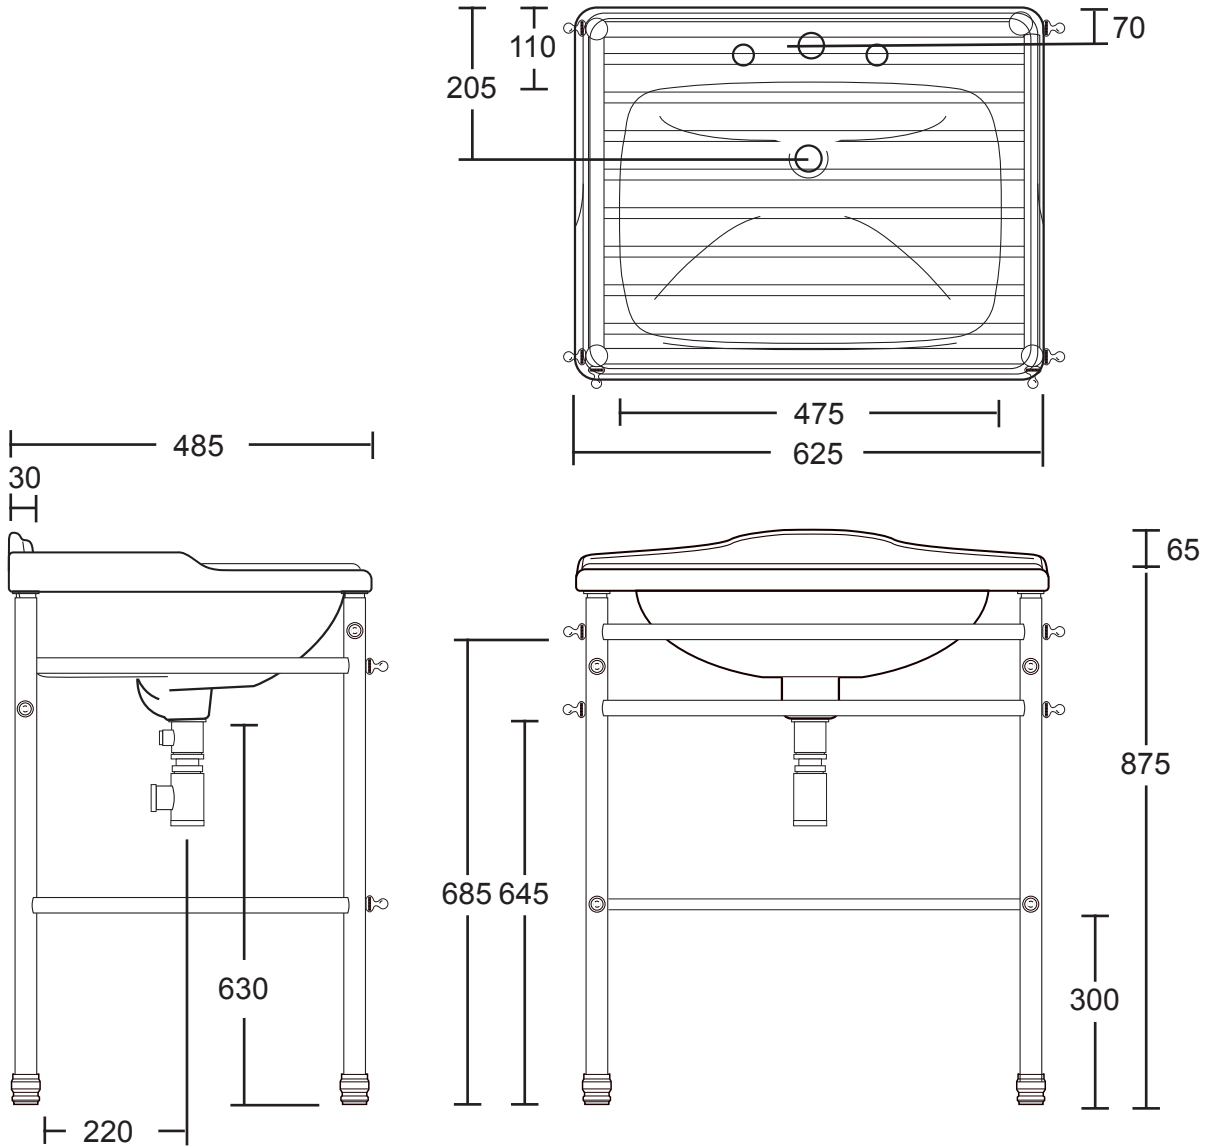

Ceramic Collection	
Delille	Large basin

We recommend that all products are purchased with the assistance of a specialist bathroom retailer and always installed by an experienced installer who is a member of a recognized association. All sizes quoted are nominal: items may vary by plus or minus 2% against the figures quoted. When planning installations where dimensions are critical, it is essential that the space allowed for individual items is physically checked. Imperial Bathrooms can not be held liable for any costs associated with items not fitting in any given area. The contents of this statement are based on information correct at the time of publication. We reserve the right to make alterations and changes in product characteristics, fixing, packaging, operation etc at any time without notice.

Ceramic Collection	
Delille	Basin stand

We recommend that all products are purchased with the assistance of a specialist bathroom retailer and always installed by an experienced installer who is a member of a recognized association. All sizes quoted are nominal: items may vary by plus or minus 2% against the figures quoted. When planning installations where dimensions are critical, it is essential that the space allowed for individual items is physically checked. Imperial Bathrooms can not be held liable for any costs associated with items not fitting in any given area. The contents of this statement are based on information correct at the time of publication. We reserve the right to make alterations and changes in product characteristics, fixing, packaging, operation etc at any time without notice.