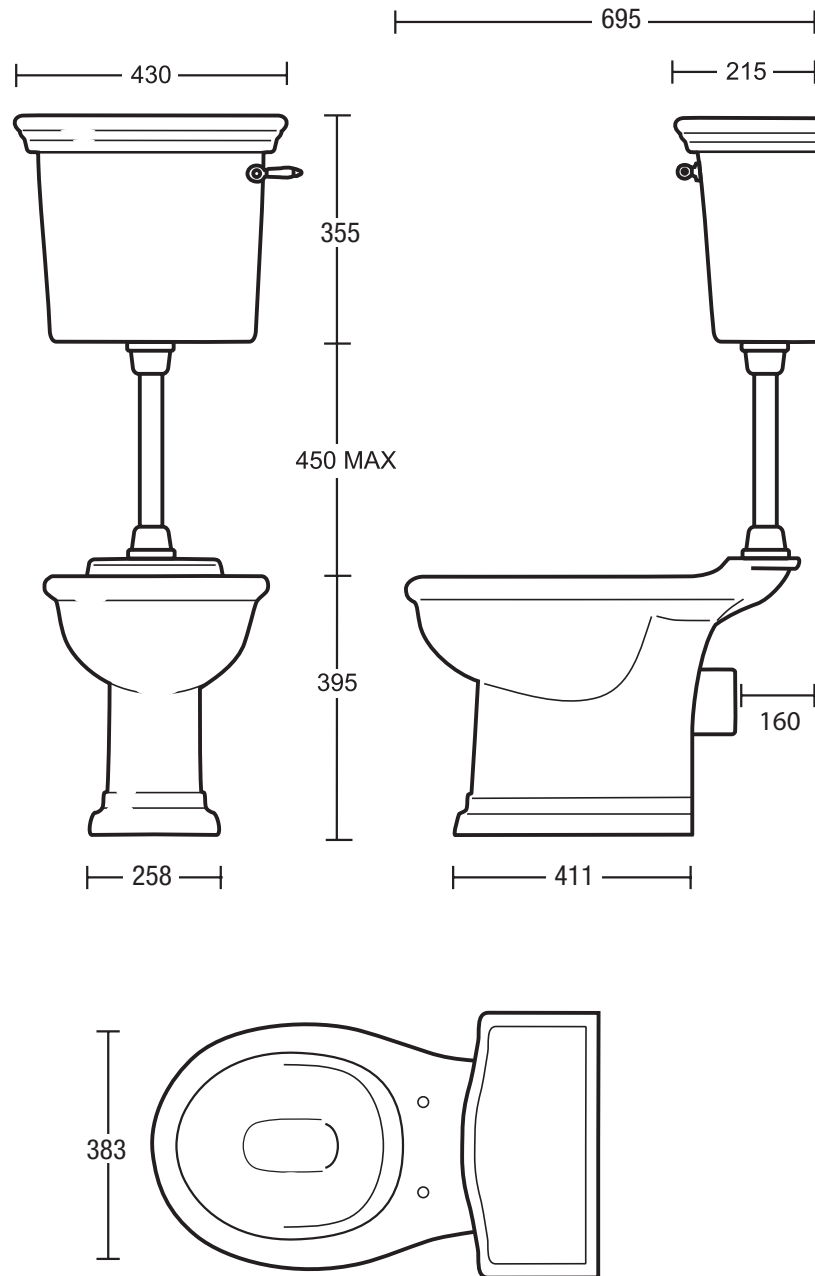

Ceramic Collection	
Firenze	Pan & low level cistern

We recommend that all products are purchased with the assistance of a specialist bathroom retailer and always installed by an experienced installer who is a member of a recognized association. All sizes quoted are nominal: items may vary by plus or minus 2% against the figures quoted. When planning installations where dimensions are critical, it is essential that the space allowed for individual items is physically checked. Imperial Bathrooms can not be held liable for any costs associated with items not fitting in any given area. The contents of this statement are based on information correct at the time of publication. We reserve the right to make alterations and changes in product characteristics, fixing, packaging, operation etc at any time without notice.