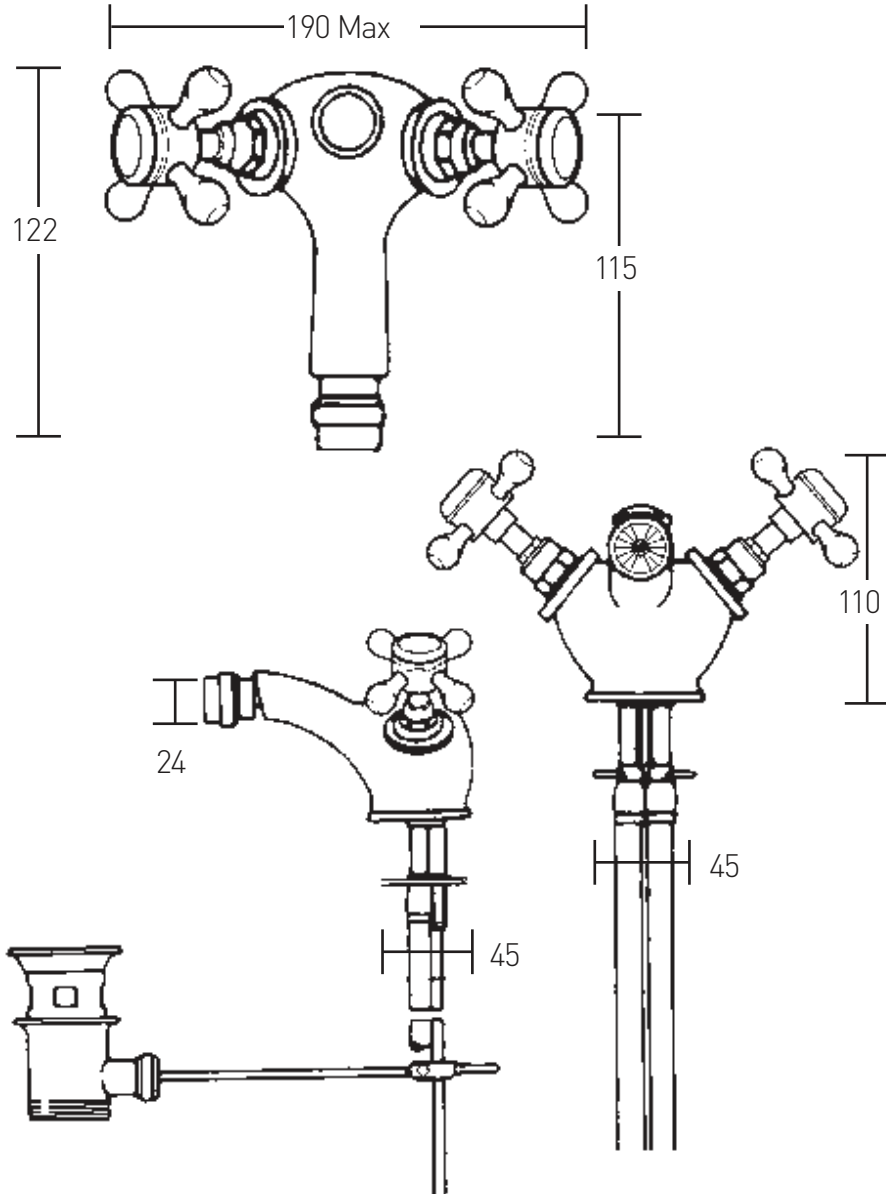

## Classical Brassware Collection

Victorian	1/2" monobloc bidet mixer
-----------	---------------------------

We recommend that all products are purchased with the assistance of a specialist bathroom retailer and always installed by an experienced installer who is a member of a recognized association. All sizes quoted are nominal: items may vary by plus or minus 2% against the figures quoted. When planning installations where dimensions are critical, it is essential that the space allowed for individual items is physically checked. Imperial Bathrooms can not be held liable for any costs associated with items not fitting in any given area. The contents of this statement are based on information correct at the time of publication. We reserve the right to make alterations and changes in product characteristics, fixing, packaging, operation etc at any time without notice.