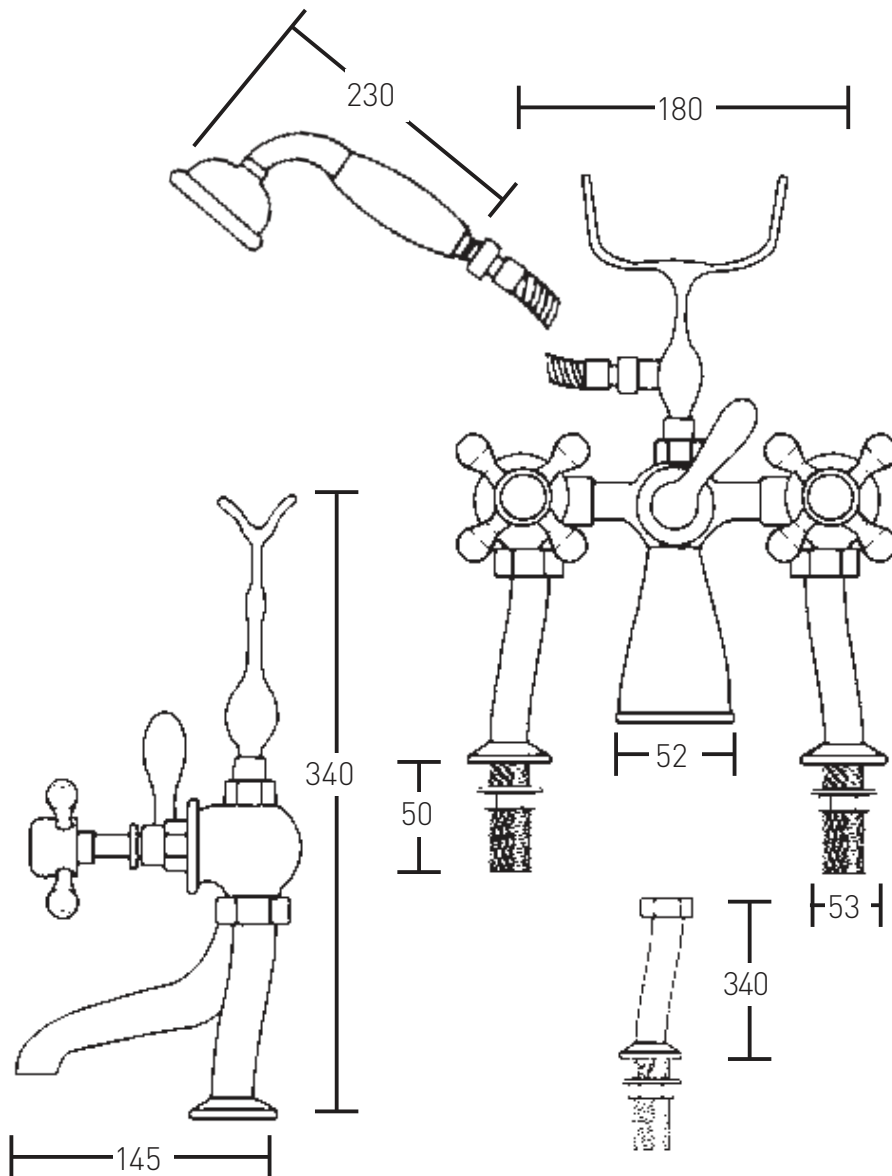

Classical Brassware Collection

Victorian

3/4" bath shower mixer deck or wall mounted, complete with shower kit

We recommend that all products are purchased with the assistance of a specialist bathroom retailer and always installed by an experienced installer who is a member of a recognized association. All sizes quoted are nominal: items may vary by plus or minus 2% against the figures quoted. When planning installations where dimensions are critical, it is essential that the space allowed for individual items is physically checked. Imperial Bathrooms can not be held liable for any costs associated with items not fitting in any given area. The contents of this statement are based on information correct at the time of publication. We reserve the right to make alterations and changes in product characteristics, fixing, packaging, operation etc at any time without notice.