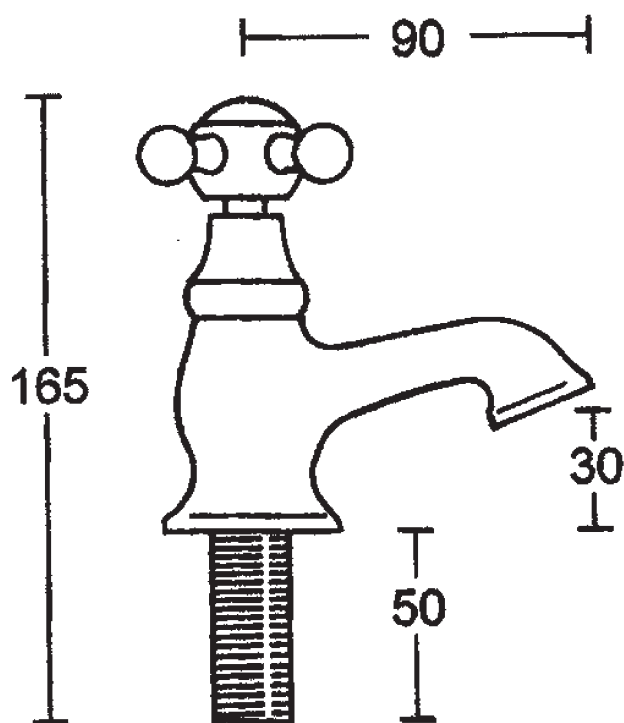

Classical Brassware Collection

Westminster

1/2" basin pillar taps

We recommend that all products are purchased with the assistance of a specialist bathroom retailer and always installed by an experienced installer who is a member of a recognized association. All sizes quoted are nominal: items may vary by plus or minus 2% against the figures quoted. When planning installations where dimensions are critical, it is essential that the space allowed for individual items is physically checked. Imperial Bathrooms can not be held liable for any costs associated with items not fitting in any given area. The contents of this statement are based on information correct at the time of publication. We reserve the right to make alterations and changes in product characteristics, fixing, packaging, operation etc at any time without notice.