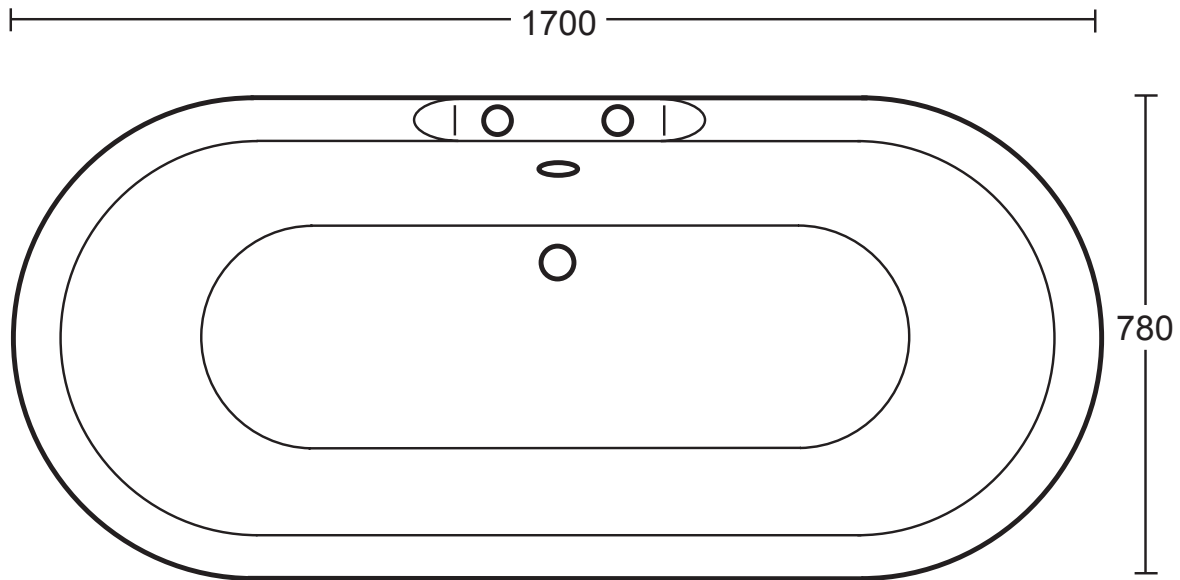

Bath Collection	
Cast Iron Tubs	Bentley double ended bath

We recommend that all products are purchased with the assistance of a specialist bathroom retailer and always installed by an experienced installer who is a member of a recognized association. All sizes quoted are nominal: items may vary by plus or minus 2% against the figures quoted. When planning installations where dimensions are critical, it is essential that the space allowed for individual items is physically checked. Imperial Bathrooms can not be held liable for any costs associated with items not fitting in any given area. The contents of this statement are based on information correct at the time of publication. We reserve the right to make alterations and changes in product characteristics, fixing, packaging, operation etc at any time without notice.