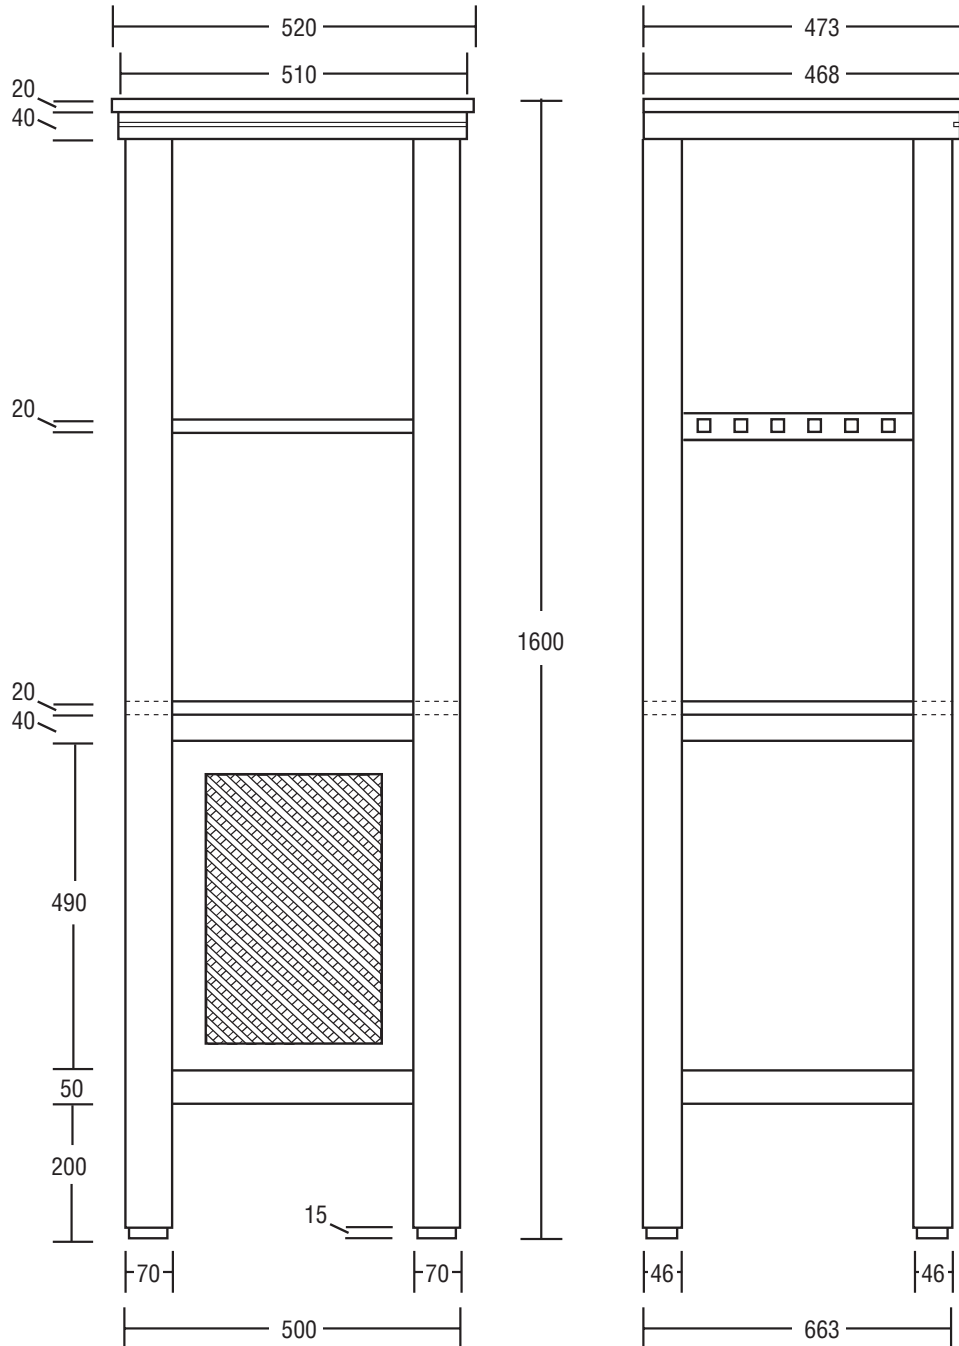

Furniture Collection	
Cuda Wood	Cuda tall unit

We recommend that all products are purchased with the assistance of a specialist bathroom retailer and always installed by an experienced installer who is a member of a recognized association. All sizes quoted are nominal: items may vary by plus or minus 2% against the figures quoted. When planning installations where dimensions are critical, it is essential that the space allowed for individual items is physically checked. Imperial Bathrooms can not be held liable for any costs associated with items not fitting in any given area. The contents of this statement are based on information correct at the time of publication. We reserve the right to make alterations and changes in product characteristics, fixing, packaging, operation etc at any time without notice.