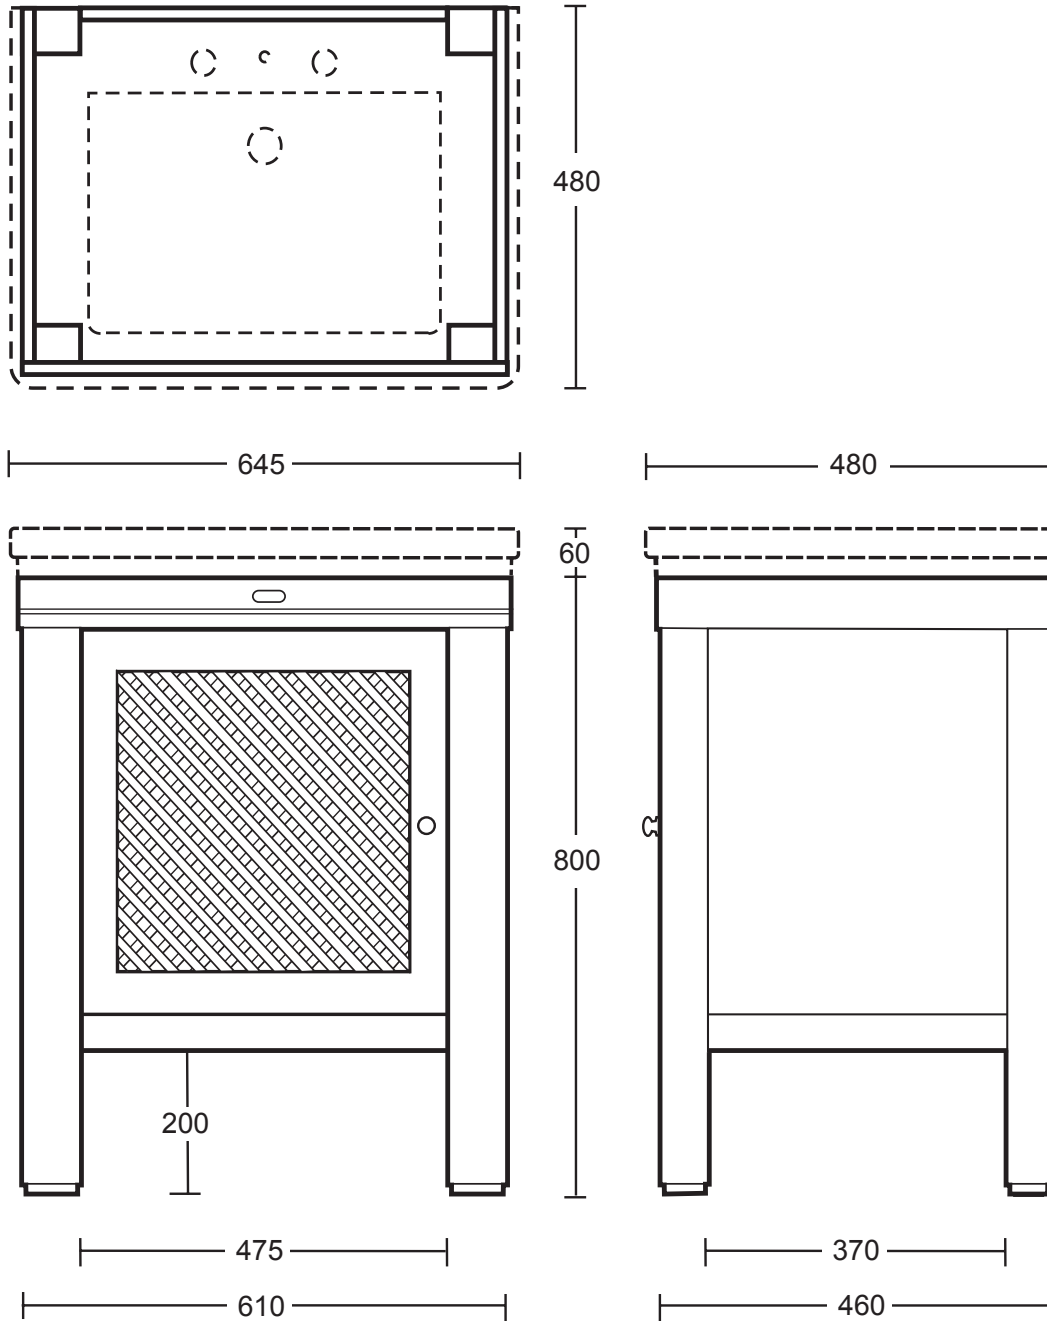

| Furniture Collection | |
|----------------------|-------------------|
| Cuda Wood | Cuda wash station |

We recommend that all products are purchased with the assistance of a specialist bathroom retailer and always installed by an experienced installer who is a member of a recognized association. All sizes quoted are nominal: items may vary by plus or minus 2% against the figures quoted. When planning installations where dimensions are critical, it is essential that the space allowed for individual items is physically checked. Imperial Bathrooms can not be held liable for any costs associated with items not fitting in any given area. The contents of this statement are based on information correct at the time of publication. We reserve the right to make alterations and changes in product characteristics, fixing, packaging, operation etc at any time without notice.