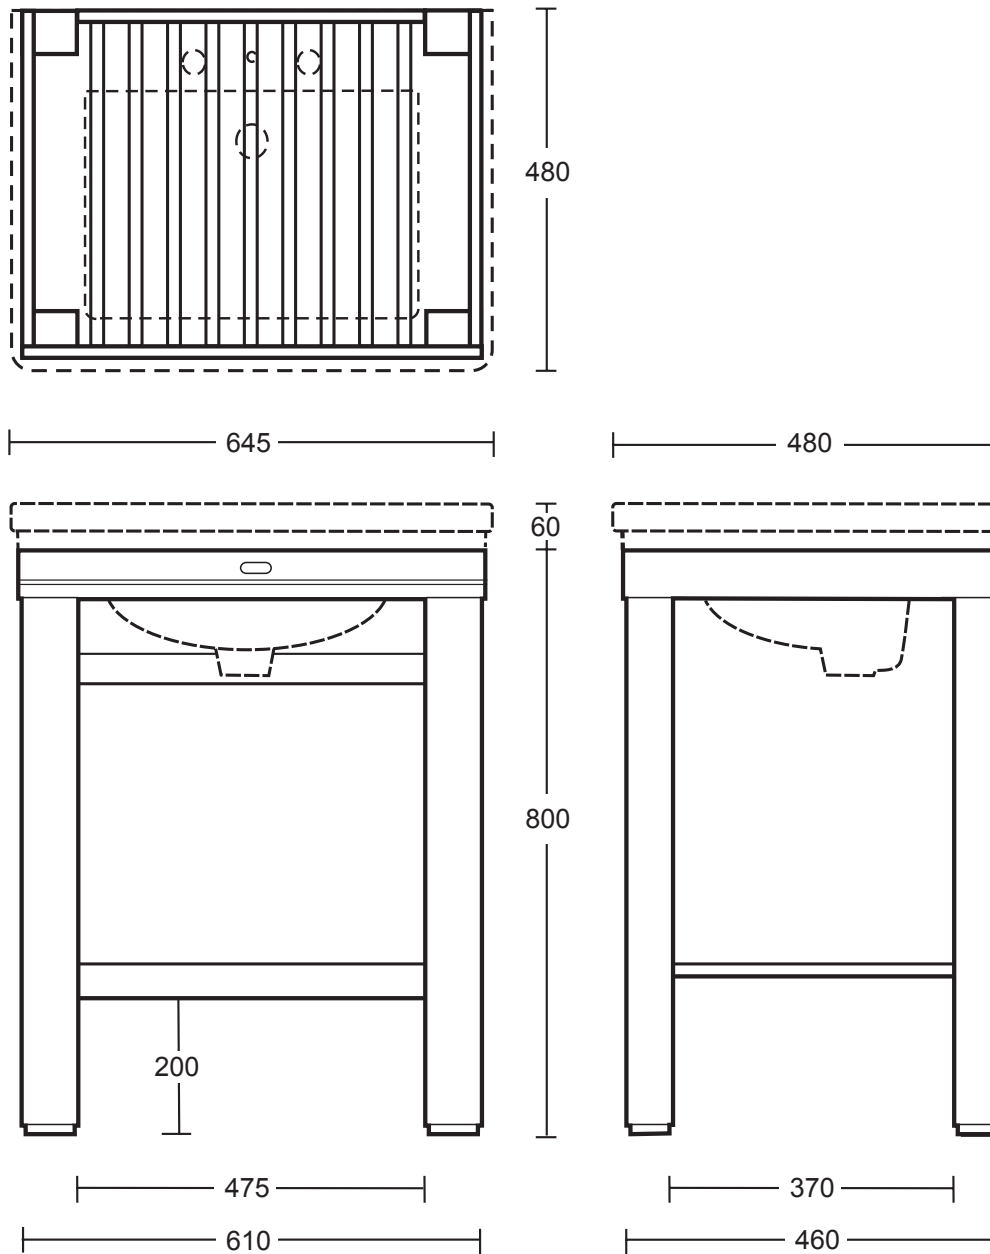

Furniture Collection	
Cuda Wood	Cuda wash station open

We recommend that all products are purchased with the assistance of a specialist bathroom retailer and always installed by an experienced installer who is a member of a recognized association. All sizes quoted are nominal: items may vary by plus or minus 2% against the figures quoted. When planning installations where dimensions are critical, it is essential that the space allowed for individual items is physically checked. Imperial Bathrooms can not be held liable for any costs associated with items not fitting in any given area. The contents of this statement are based on information correct at the time of publication. We reserve the right to make alterations and changes in product characteristics, fixing, packaging, operation etc at any time without notice.