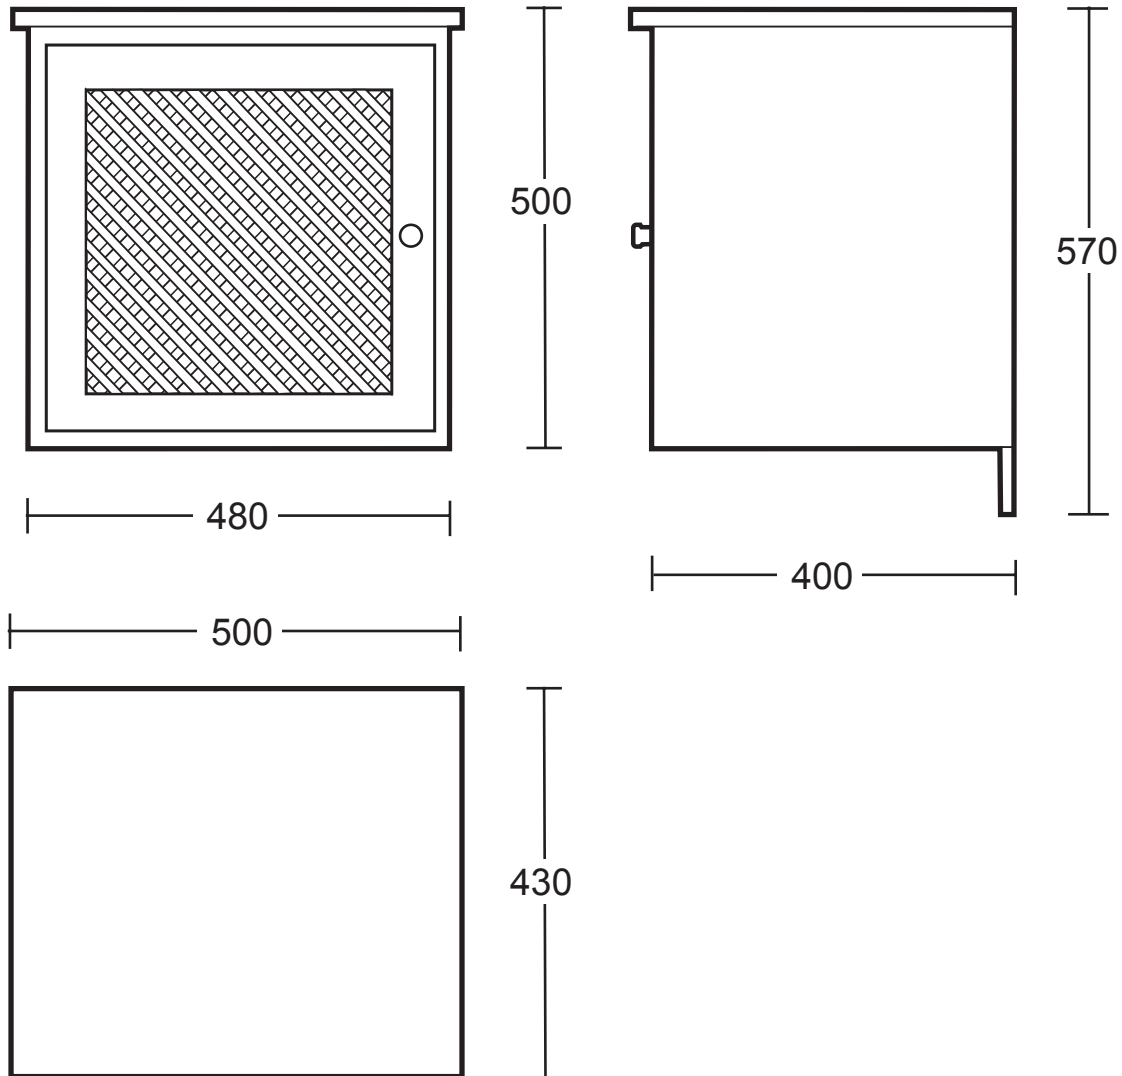

Furniture Collection	
Cuda Wood	Cuda wall-hung wash station

We recommend that all products are purchased with the assistance of a specialist bathroom retailer and always installed by an experienced installer who is a member of a recognized association. All sizes quoted are nominal: items may vary by plus or minus 2% against the figures quoted. When planning installations where dimensions are critical, it is essential that the space allowed for individual items is physically checked. Imperial Bathrooms can not be held liable for any costs associated with items not fitting in any given area. The contents of this statement are based on information correct at the time of publication. We reserve the right to make alterations and changes in product characteristics, fixing, packaging, operation etc at any time without notice.