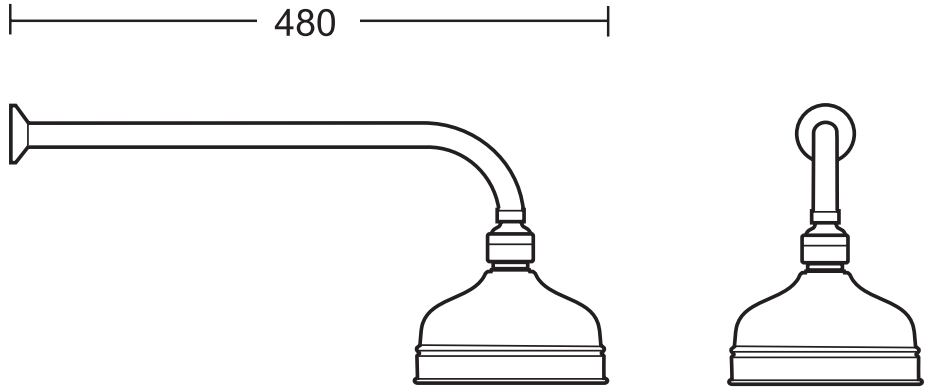

Shower Collection

Luxury Showers	Concealed Victorian Thermostatic dual control valve
----------------	---

We recommend that all products are purchased with the assistance of a specialist bathroom retailer and always installed by an experienced installer who is a member of a recognized association. All sizes quoted are nominal: items may vary by plus or minus 2% against the figures quoted. When planning installations where dimensions are critical, it is essential that the space allowed for individual items is physically checked. Imperial Bathrooms can not be held liable for any costs associated with items not fitting in any given area. The contents of this statement are based on information correct at the time of publication. We reserve the right to make alterations and changes in product characteristics, fixing, packaging, operation etc at any time without notice.