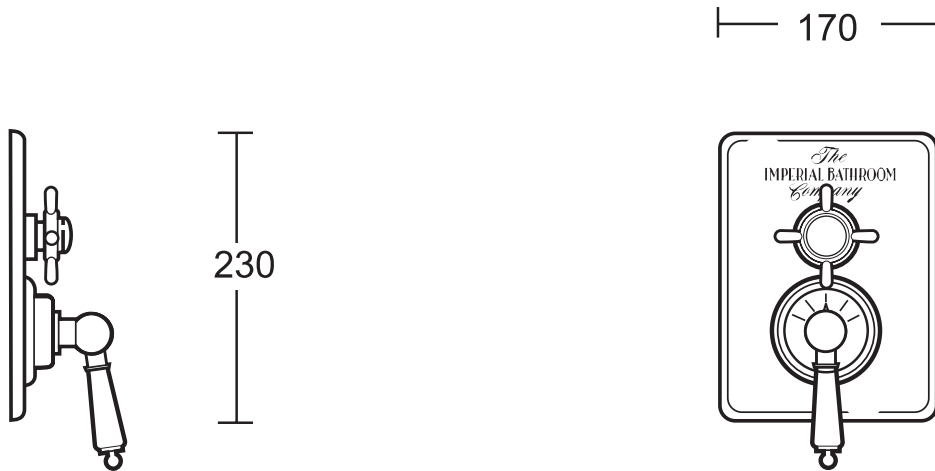

Shower Collection

Luxury Showers	Concealed Victorian Thermostatic dual control valve
----------------	---

We recommend that all products are purchased with the assistance of a specialist bathroom retailer and always installed by an experienced installer who is a member of a recognized association. All sizes quoted are nominal: items may vary by plus or minus 2% against the figures quoted. When planning installations where dimensions are critical, it is essential that the space allowed for individual items is physically checked. Imperial Bathrooms can not be held liable for any costs associated with items not fitting in any given area. The contents of this statement are based on information correct at the time of publication. We reserve the right to make alterations and changes in product characteristics, fixing, packaging, operation etc at any time without notice.