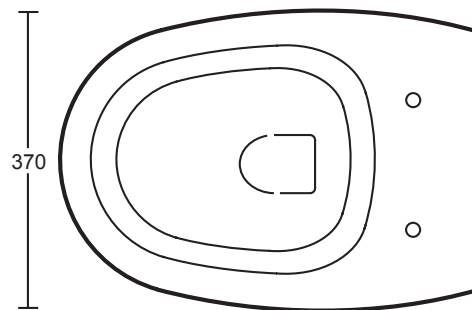

Ceramic Collection	
Isis	Back to wall pan & cistern with concealed cistern & extended lever

We recommend that all products are purchased with the assistance of a specialist bathroom retailer and always installed by an experienced installer who is a member of a recognized association. All sizes quoted are nominal: items may vary by plus or minus 2% against the figures quoted. When planning installations where dimensions are critical, it is essential that the space allowed for individual items is physically checked. Imperial Bathrooms can not be held liable for any costs associated with items not fitting in any given area. The contents of this statement are based on information correct at the time of publication. We reserve the right to make alterations and changes in product characteristics, fixing, packaging, operation etc at any time without notice.