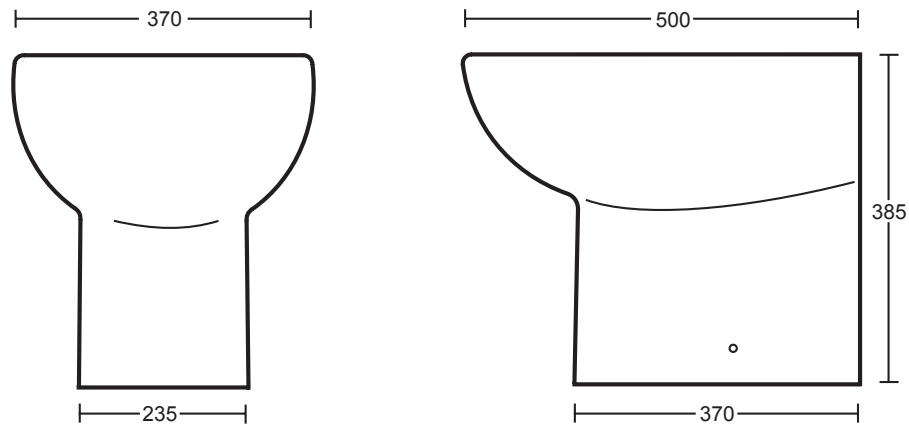

Ceramic Collection	
Isis	Back to wall pan & cistern with concealed cistern & extended lever

We recommend that all products are purchased with the assistance of a specialist bathroom retailer and always installed by an experienced installer who is a member of a recognized association. All sizes quoted are nominal: items may vary by plus or minus 2% against the figures quoted. When planning installations where dimensions are critical, it is essential that the space allowed for individual items is physically checked. Imperial Bathrooms can not be held liable for any costs associated with items not fitting in any given area. The contents of this statement are based on information correct at the time of publication. We reserve the right to make alterations and changes in product characteristics, fixing, packaging, operation etc at any time without notice.