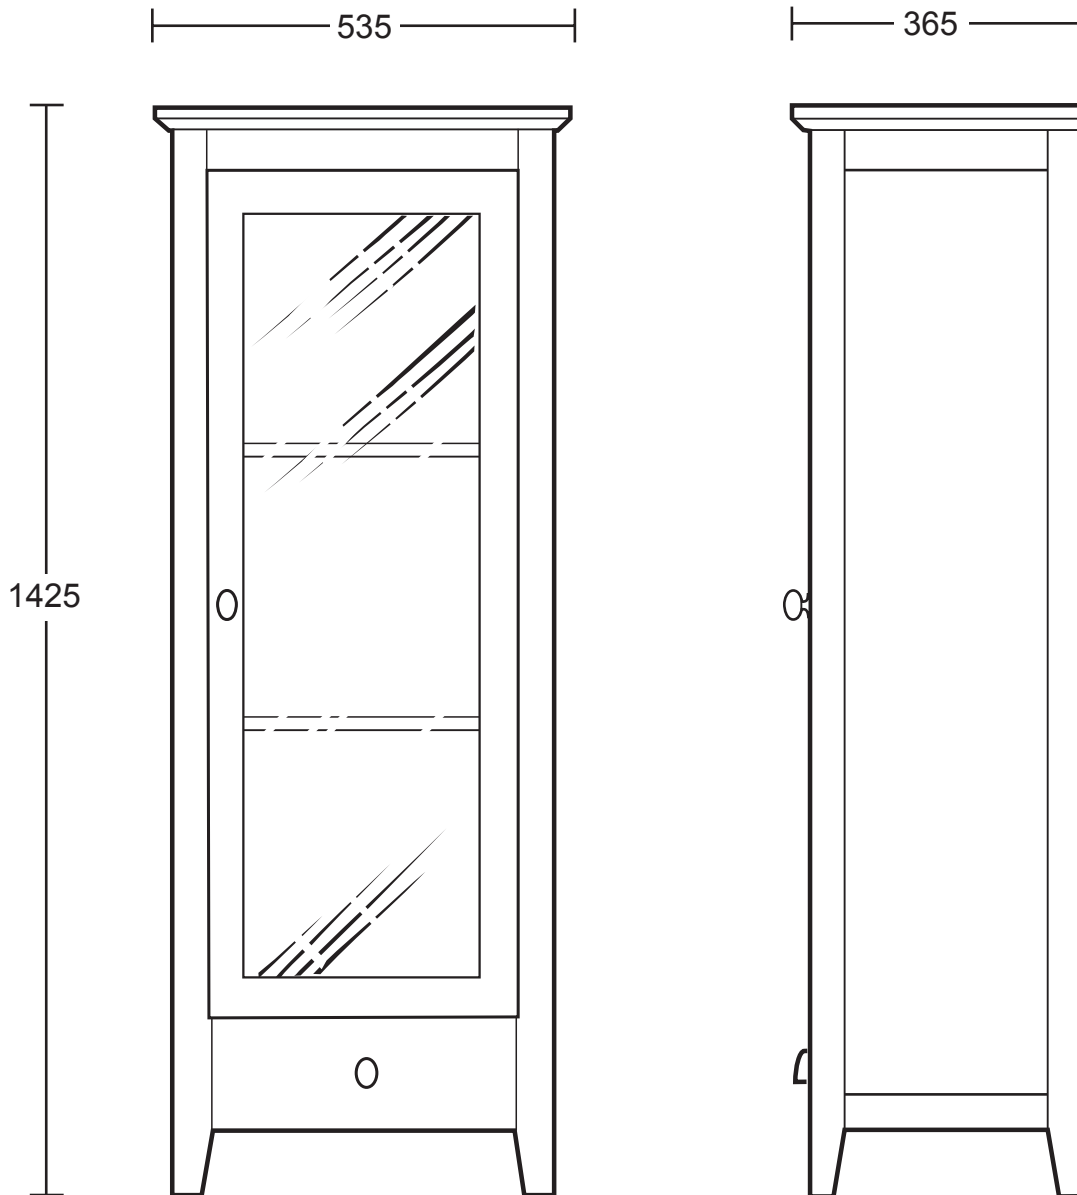

Furniture Collection	
Esteem	Tall unit frosted glass door

We recommend that all products are purchased with the assistance of a specialist bathroom retailer and always installed by an experienced installer who is a member of a recognized association. All sizes quoted are nominal: items may vary by plus or minus 2% against the figures quoted. When planning installations where dimensions are critical, it is essential that the space allowed for individual items is physically checked. Imperial Bathrooms can not be held liable for any costs associated with items not fitting in any given area. The contents of this statement are based on information correct at the time of publication. We reserve the right to make alterations and changes in product characteristics, fixing, packaging, operation etc at any time without notice.