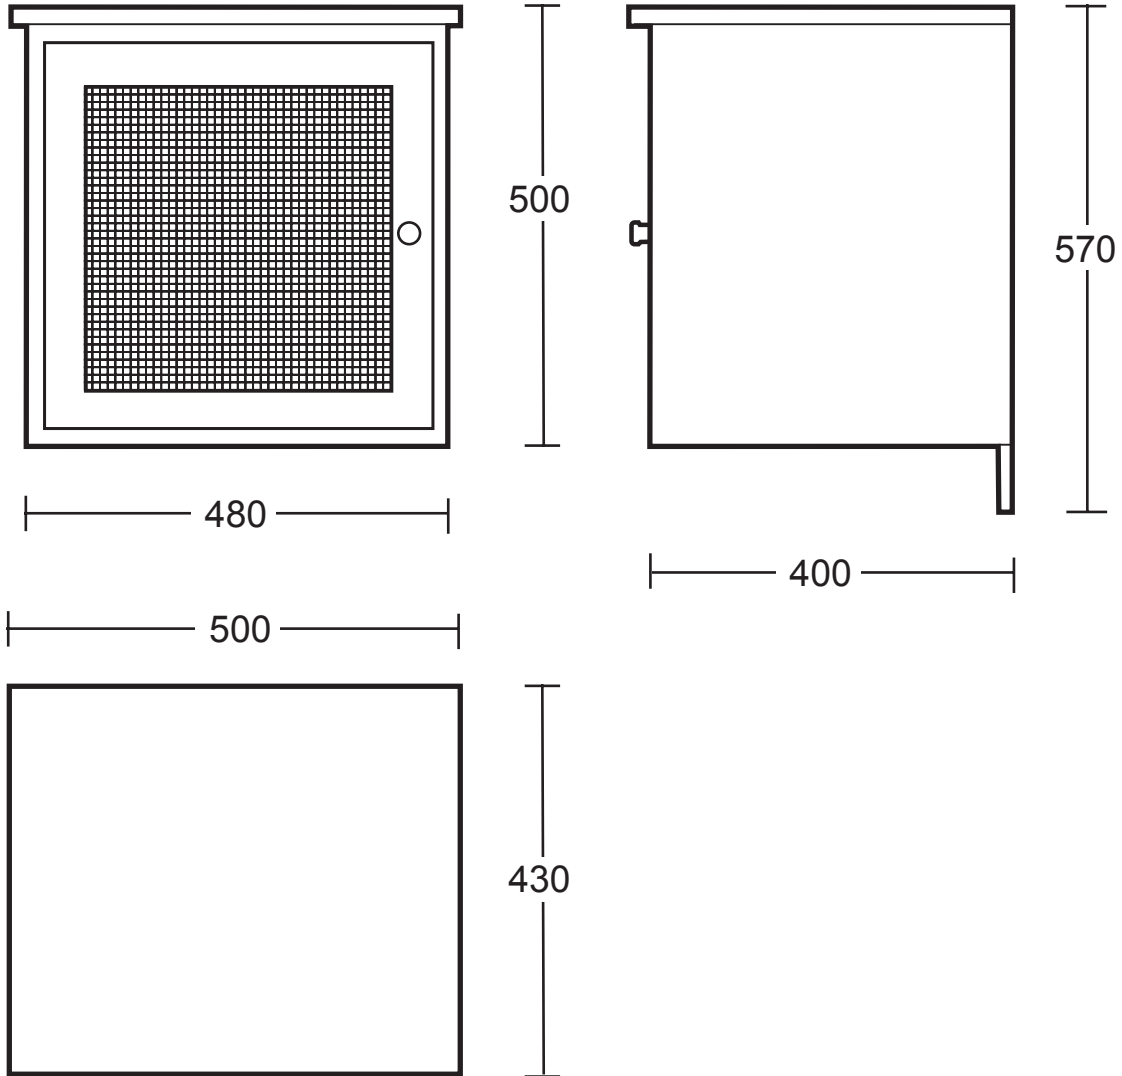

Furniture Collection	
Cuda Metal	Cuda wall-hung wash station

We recommend that all products are purchased with the assistance of a specialist bathroom retailer and always installed by an experienced installer who is a member of a recognized association. All sizes quoted are nominal: items may vary by plus or minus 2% against the figures quoted. When planning installations where dimensions are critical, it is essential that the space allowed for individual items is physically checked. Imperial Bathrooms can not be held liable for any costs associated with items not fitting in any given area. The contents of this statement are based on information correct at the time of publication. We reserve the right to make alterations and changes in product characteristics, fixing, packaging, operation etc at any time without notice.