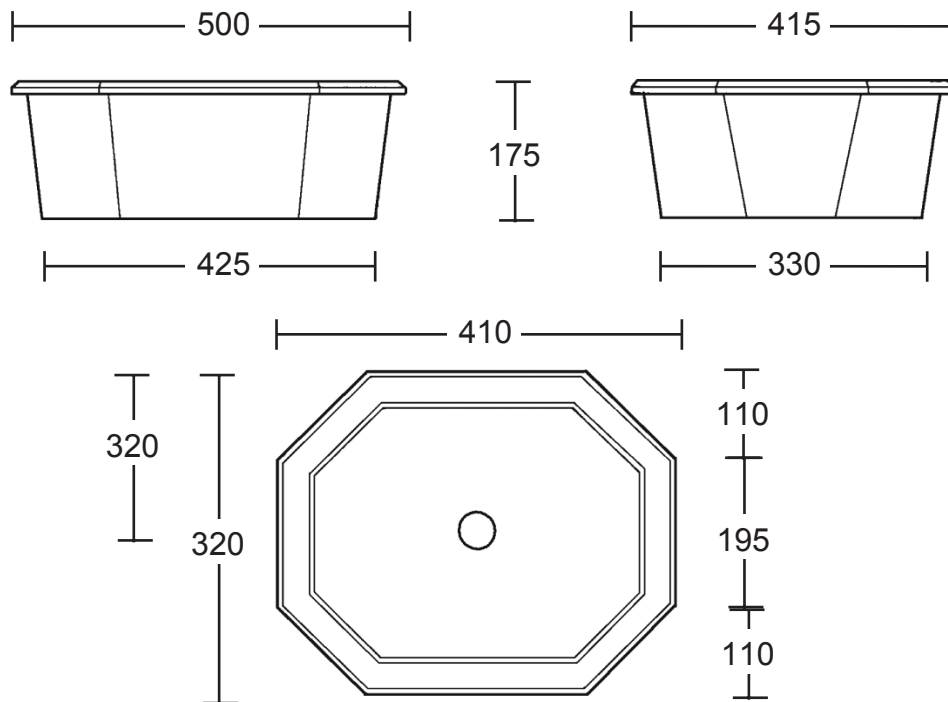

Ceramic Collection	
Astoria Deco	Inset basin

We recommend that all products are purchased with the assistance of a specialist bathroom retailer and always installed by an experienced installer who is a member of a recognized association. All sizes quoted are nominal: items may vary by plus or minus 2% against the figures quoted. When planning installations where dimensions are critical, it is essential that the space allowed for individual items is physically checked. Imperial Bathrooms can not be held liable for any costs associated with items not fitting in any given area. The contents of this statement are based on information correct at the time of publication. We reserve the right to make alterations and changes in product characteristics, fixing, packaging, operation etc at any time without notice.