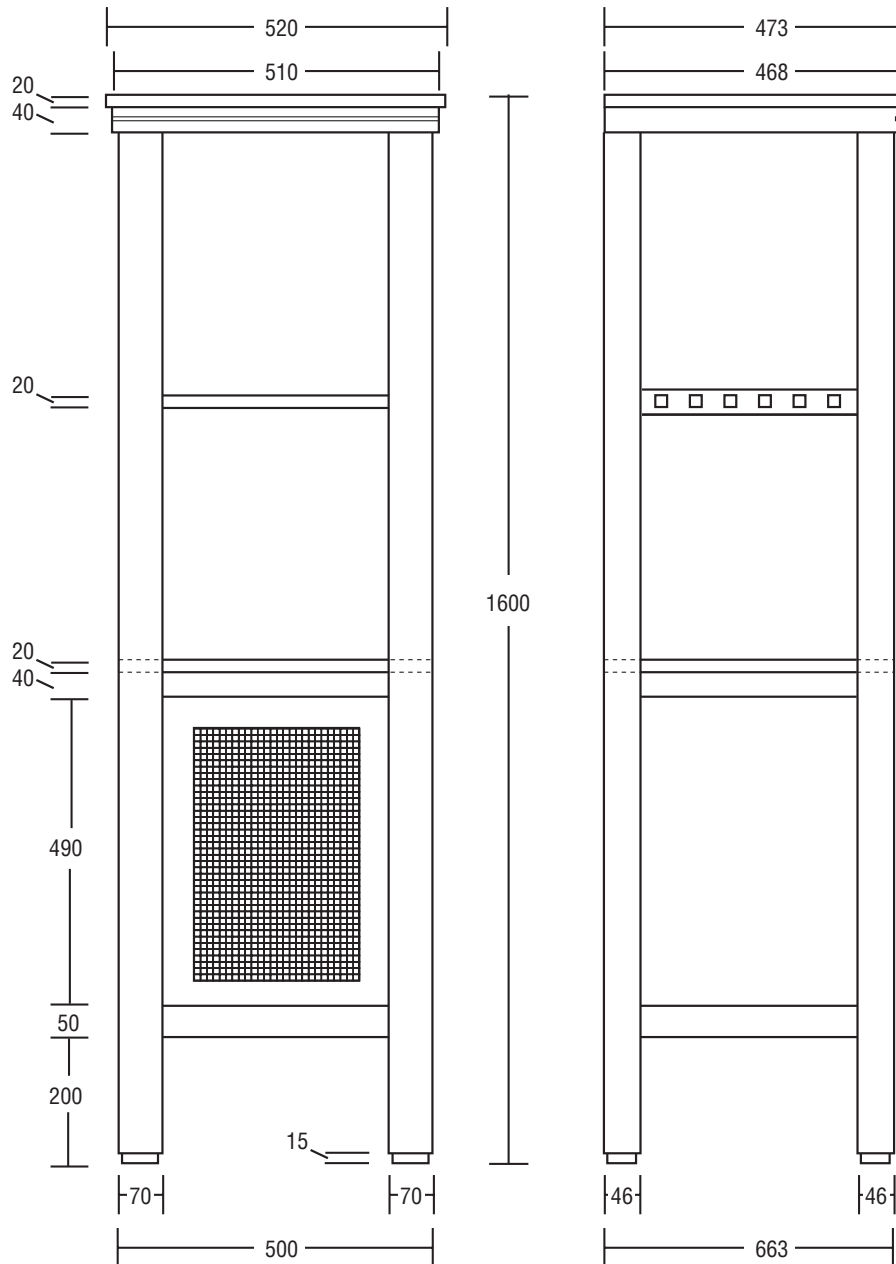

Furniture Collection	
Cuda Metal	Cuda tall unit

We recommend that all products are purchased with the assistance of a specialist bathroom retailer and always installed by an experienced installer who is a member of a recognized association. All sizes quoted are nominal: items may vary by plus or minus 2% against the figures quoted. When planning installations where dimensions are critical, it is essential that the space allowed for individual items is physically checked. Imperial Bathrooms can not be held liable for any costs associated with items not fitting in any given area. The contents of this statement are based on information correct at the time of publication. We reserve the right to make alterations and changes in product characteristics, fixing, packaging, operation etc at any time without notice.