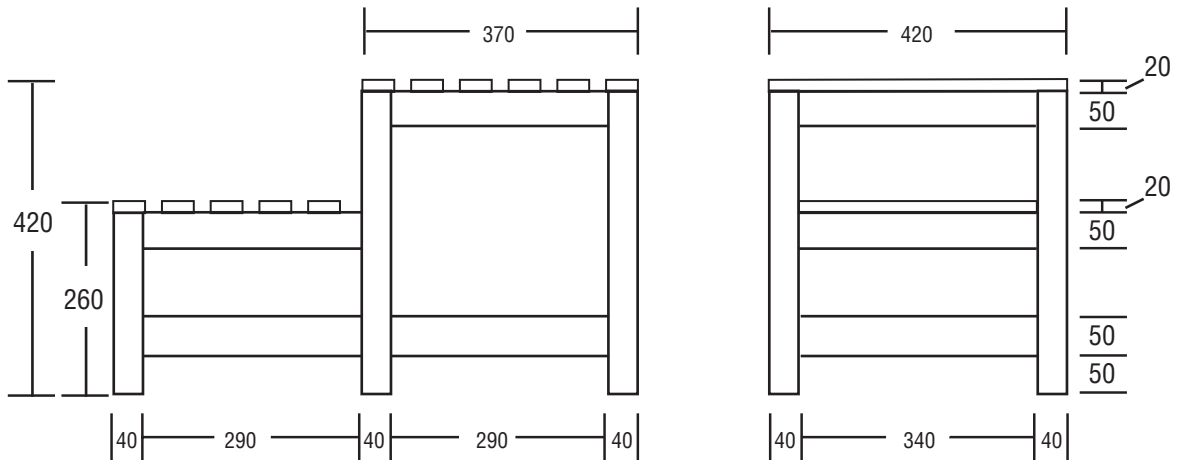

Furniture Collection

North Shore	Step stool
-------------	------------

We recommend that all products are purchased with the assistance of a specialist bathroom retailer and always installed by an experienced installer who is a member of a recognized association. All sizes quoted are nominal: items may vary by plus or minus 2% against the figures quoted. When planning installations where dimensions are critical, it is essential that the space allowed for individual items is physically checked. Imperial Bathrooms can not be held liable for any costs associated with items not fitting in any given area. The contents of this statement are based on information correct at the time of publication. We reserve the right to make alterations and changes in product characteristics, fixing, packaging, operation etc at any time without notice.