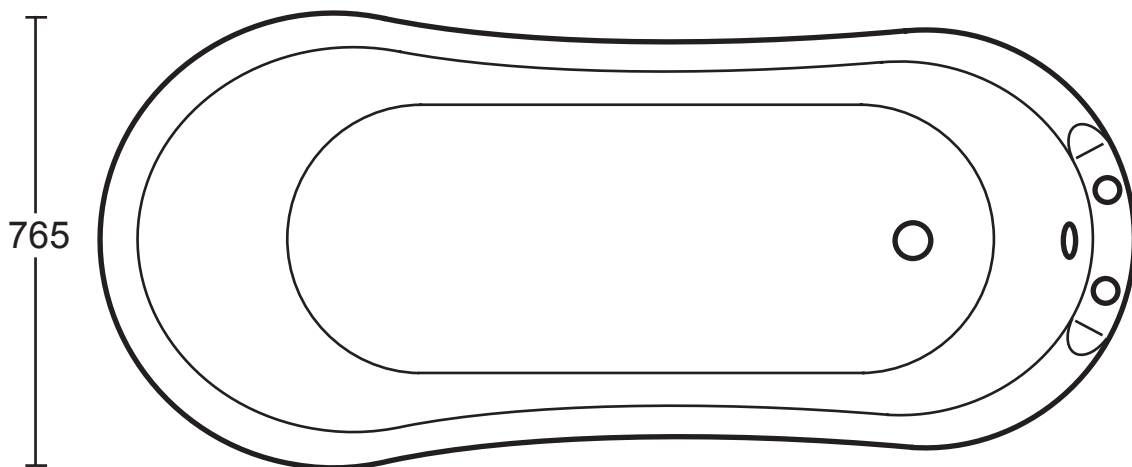

Bath Collection	
Cast Iron Tubs	Ritz slipper bath

We recommend that all products are purchased with the assistance of a specialist bathroom retailer and always installed by an experienced installer who is a member of a recognized association. All sizes quoted are nominal: items may vary by plus or minus 2% against the figures quoted. When planning installations where dimensions are critical, it is essential that the space allowed for individual items is physically checked. Imperial Bathrooms can not be held liable for any costs associated with items not fitting in any given area. The contents of this statement are based on information correct at the time of publication. We reserve the right to make alterations and changes in product characteristics, fixing, packaging, operation etc at any time without notice.