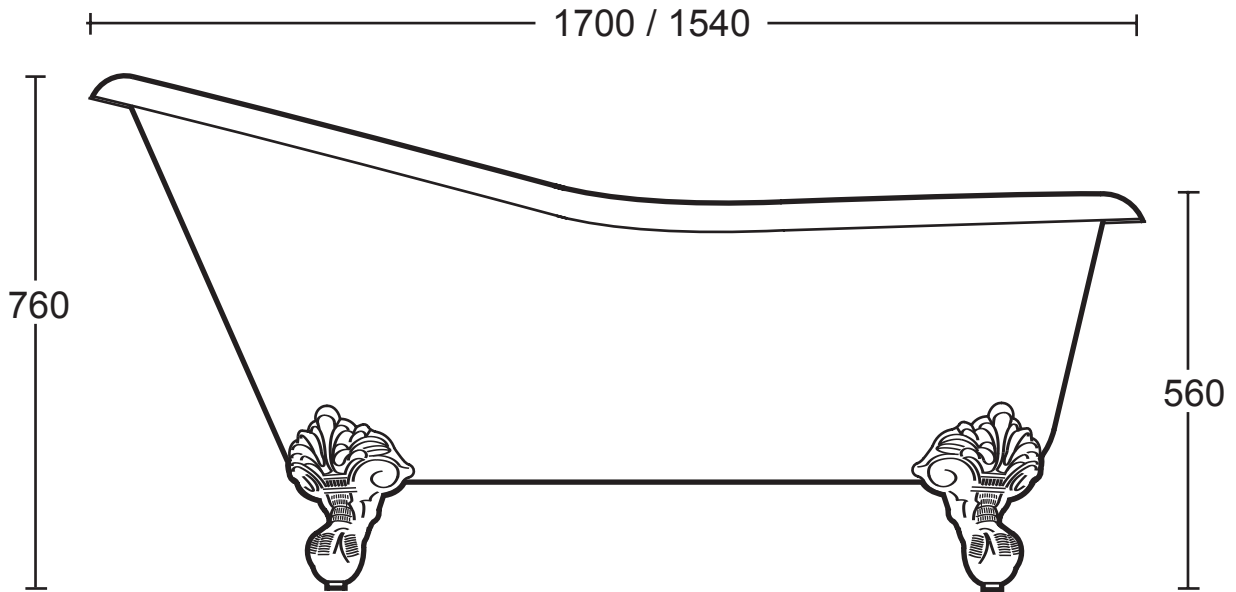

Bath Collection	
Cast Iron Tubs	Ritz slipper bath

We recommend that all products are purchased with the assistance of a specialist bathroom retailer and always installed by an experienced installer who is a member of a recognized association. All sizes quoted are nominal: items may vary by plus or minus 2% against the figures quoted. When planning installations where dimensions are critical, it is essential that the space allowed for individual items is physically checked. Imperial Bathrooms can not be held liable for any costs associated with items not fitting in any given area. The contents of this statement are based on information correct at the time of publication. We reserve the right to make alterations and changes in product characteristics, fixing, packaging, operation etc at any time without notice.