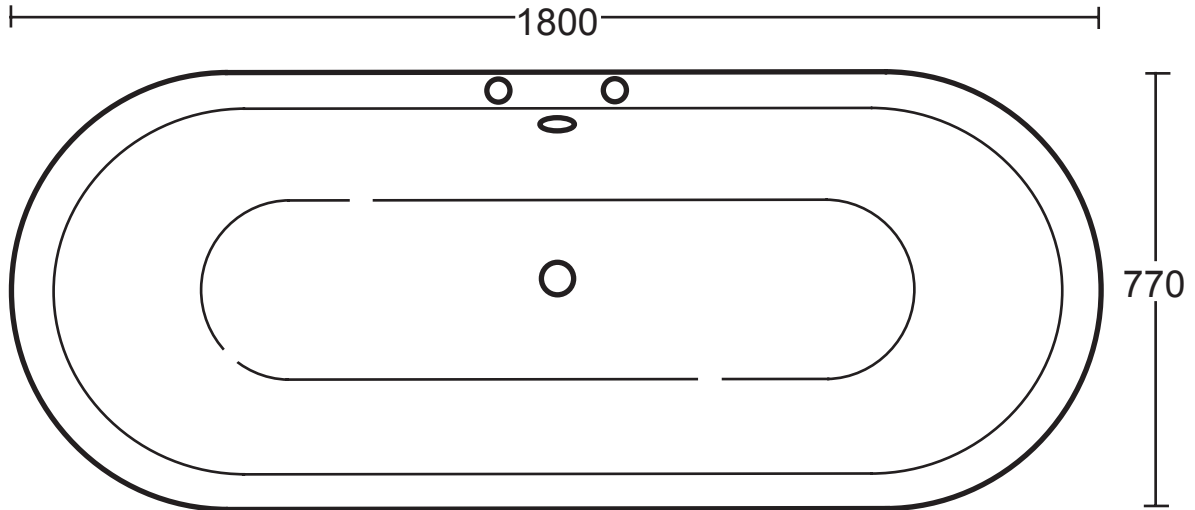

Bath Collection	
Cast Iron Tubs	Waldorf single ended bath

We recommend that all products are purchased with the assistance of a specialist bathroom retailer and always installed by an experienced installer who is a member of a recognized association. All sizes quoted are nominal: items may vary by plus or minus 2% against the figures quoted. When planning installations where dimensions are critical, it is essential that the space allowed for individual items is physically checked. Imperial Bathrooms can not be held liable for any costs associated with items not fitting in any given area. The contents of this statement are based on information correct at the time of publication. We reserve the right to make alterations and changes in product characteristics, fixing, packaging, operation etc at any time without notice.