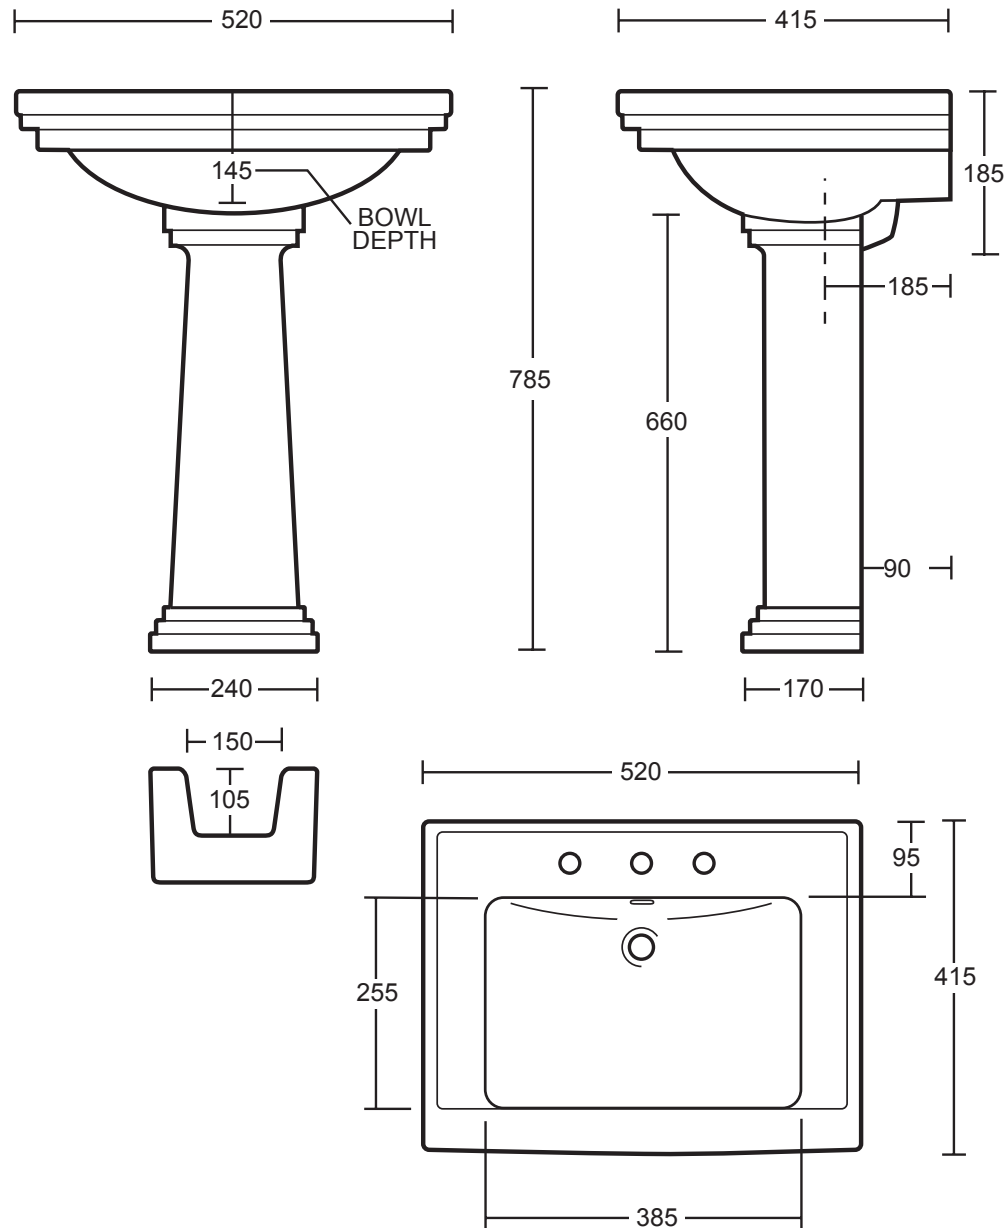

Ceramic Collection	
Astoria Deco	Small basin

We recommend that all products are purchased with the assistance of a specialist bathroom retailer and always installed by an experienced installer who is a member of a recognized association. All sizes quoted are nominal: items may vary by plus or minus 2% against the figures quoted. When planning installations where dimensions are critical, it is essential that the space allowed for individual items is physically checked. Imperial Bathrooms can not be held liable for any costs associated with items not fitting in any given area. The contents of this statement are based on information correct at the time of publication. We reserve the right to make alterations and changes in product characteristics, fixing, packaging, operation etc at any time without notice.