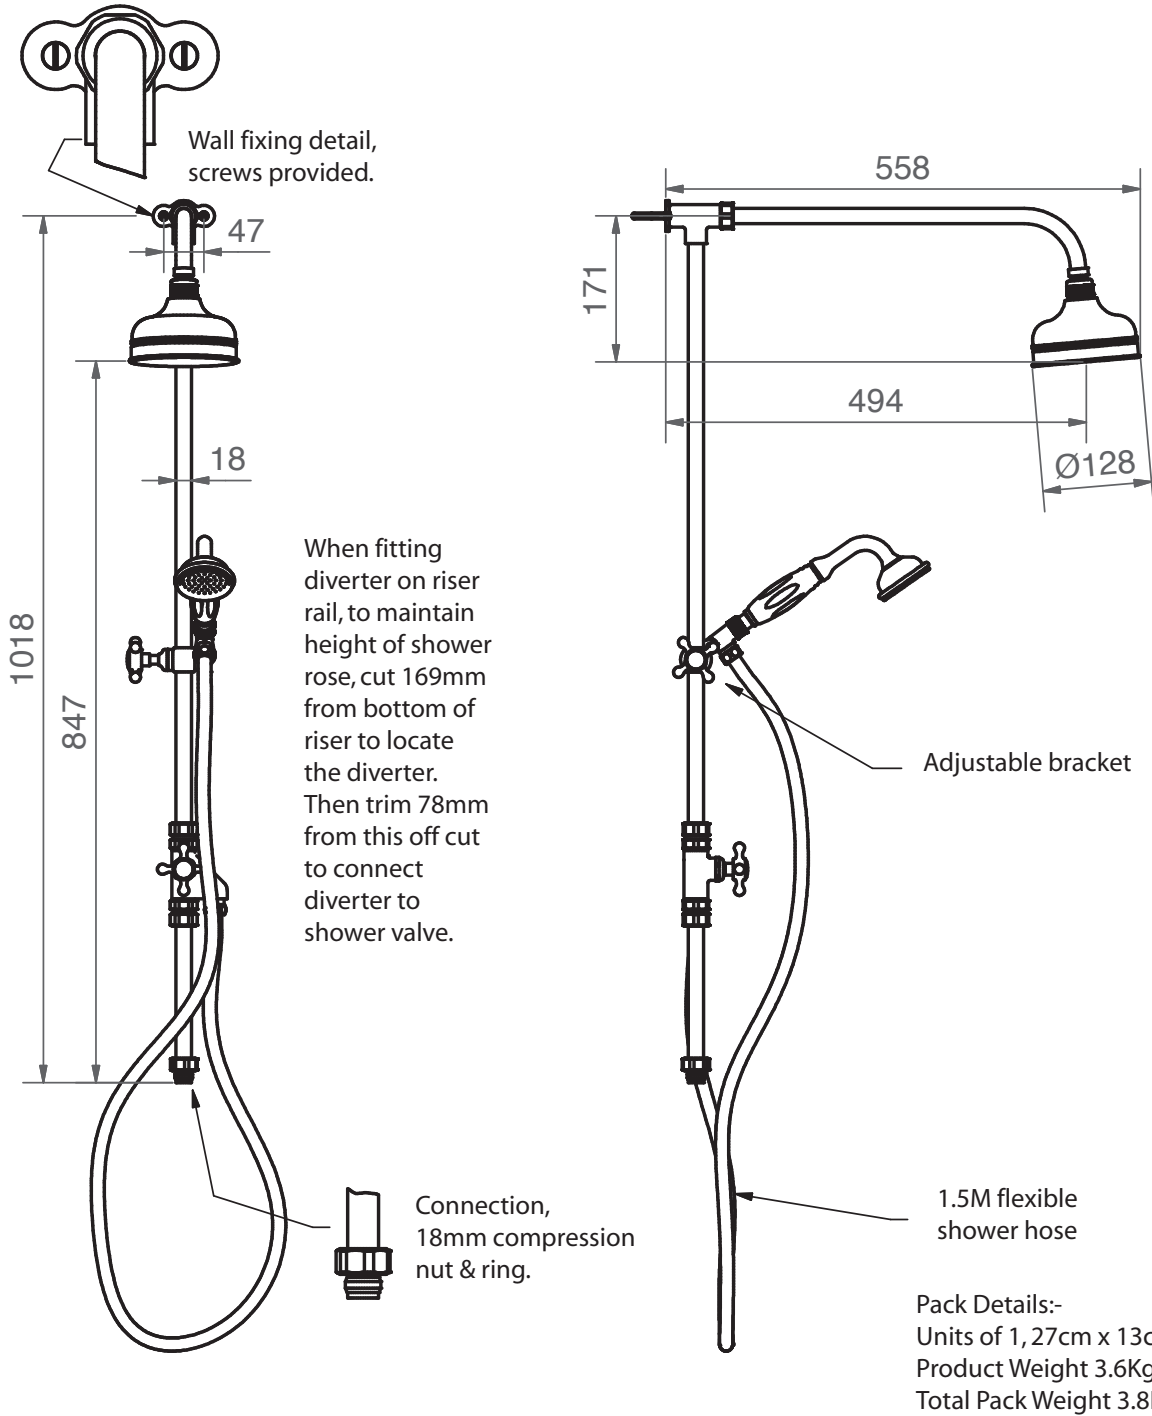

Shower Collection

Luxury Showers	Exposed Victorian Thermostatic dual control valve
----------------	---

We recommend that all products are purchased with the assistance of a specialist bathroom retailer and always installed by an experienced installer who is a member of a recognized association. All sizes quoted are nominal: items may vary by plus or minus 2% against the figures quoted. When planning installations where dimensions are critical, it is essential that the space allowed for individual items is physically checked. Imperial Bathrooms can not be held liable for any costs associated with items not fitting in any given area. The contents of this statement are based on information correct at the time of publication. We reserve the right to make alterations and changes in product characteristics, fixing, packaging, operation etc at any time without notice.