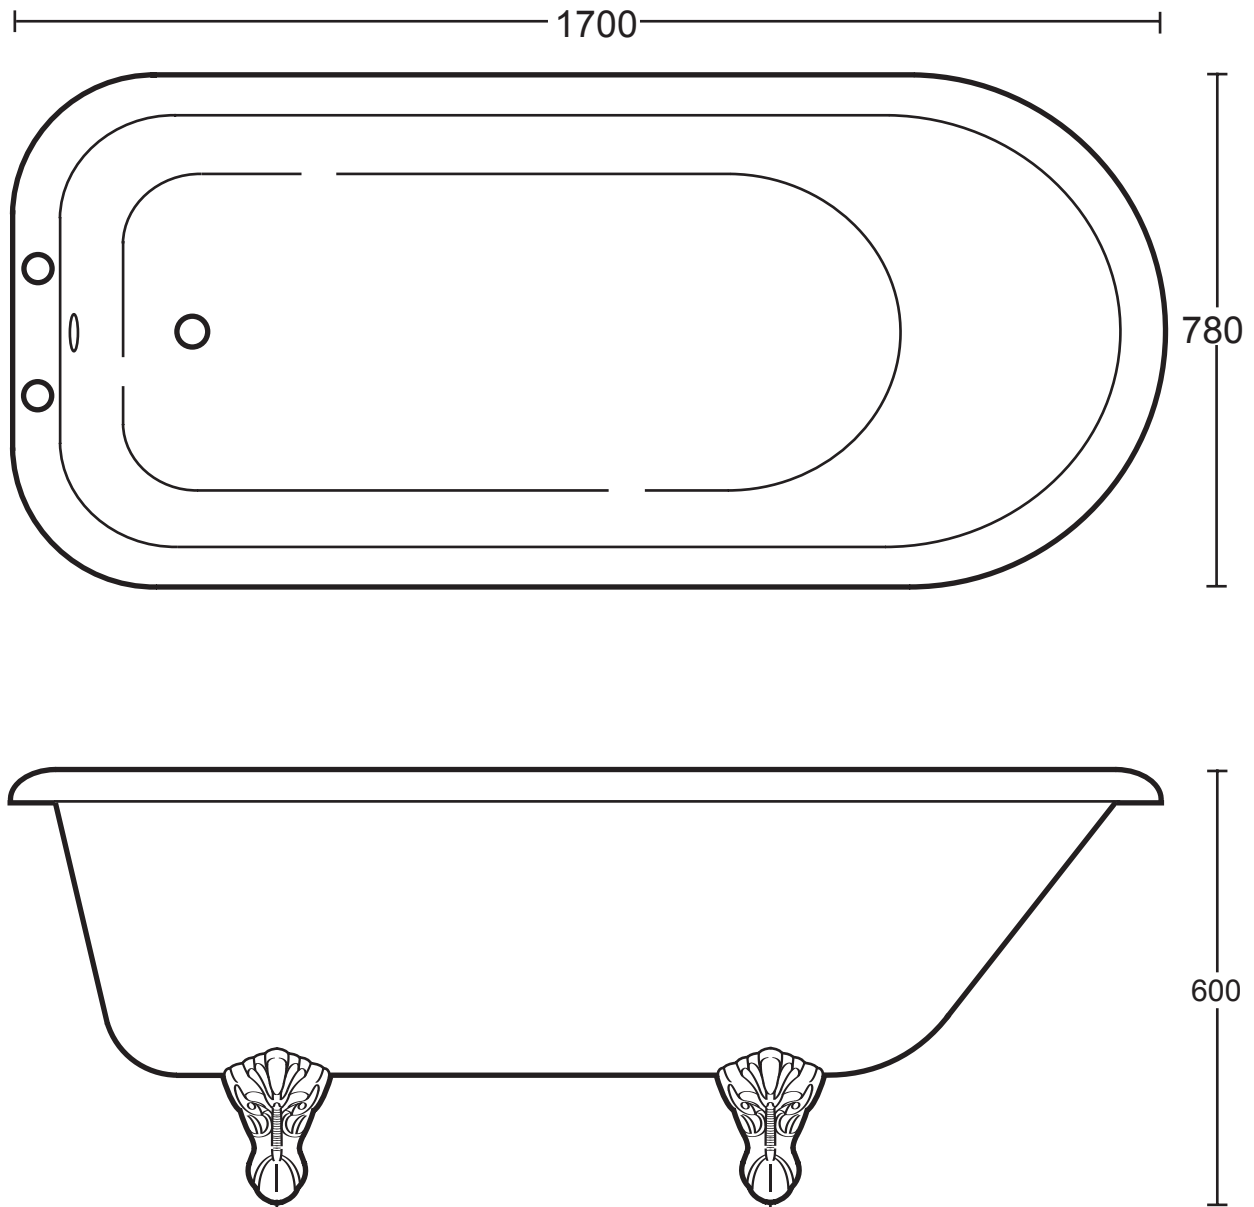

Bath Collection	
Cast Iron Tubs	Waldorf single ended bath

We recommend that all products are purchased with the assistance of a specialist bathroom retailer and always installed by an experienced installer who is a member of a recognized association. All sizes quoted are nominal: items may vary by plus or minus 2% against the figures quoted. When planning installations where dimensions are critical, it is essential that the space allowed for individual items is physically checked. Imperial Bathrooms can not be held liable for any costs associated with items not fitting in any given area. The contents of this statement are based on information correct at the time of publication. We reserve the right to make alterations and changes in product characteristics, fixing, packaging, operation etc at any time without notice.