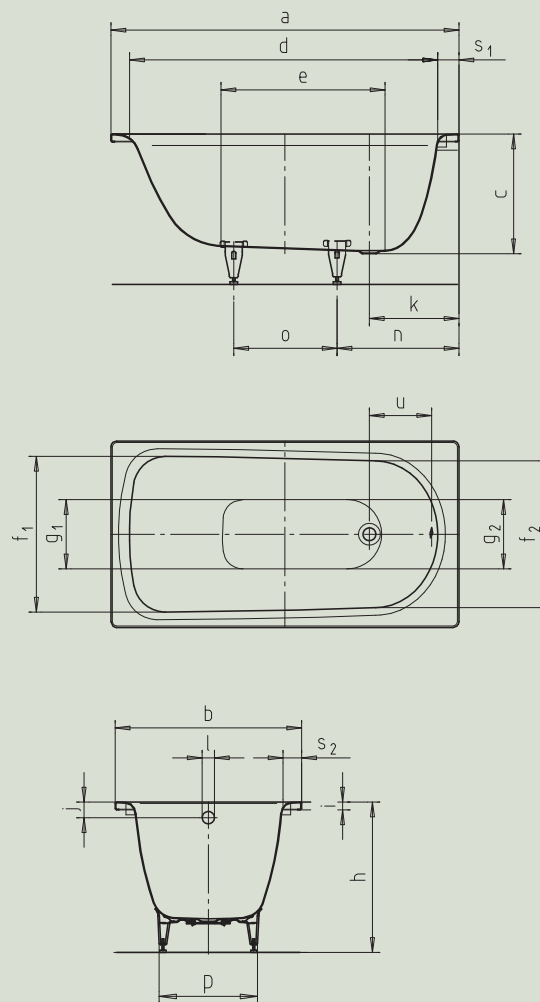

SANIFORM PLUS

- one-seater bathtub with outlet at foot end
- classic four-cornered model
- made of Kaldewei steel enamel 3.5 mm

Model no.		366	367
External length	a	1400	1600 mm
External width	b	750	750 mm
Depth	c	480	480 mm
Internal length (top)	d	1240	1440 mm
Internal length (bottom)	e	645	844 mm
Internal width (top)	f ₁ ; f ₂	620; 590	620; 590 mm
Internal width (bottom)	g ₁ ; g ₂	280; 280	280; 280 mm
Height with feet	h	615-635	615-635 mm
Height of rim	i	32	32 mm
Distance top edge to centre of overflow hole	j	65	65 mm
Distance tray edge (foot) to centre of drain	k	360	360 mm
Diameter of overflow hole	l	52	52 mm
Diameter of drain hole	m	52	52 mm
Distance foot end of tub edge to centre of base	n	470	480 mm
Distance between the feet	o	415	605 mm
Max. width of feet	p	430	430 mm
Width of rim (foot end; lengthwise)	s ₁ ; s ₂	80; 85	80; 85 mm
Distance between centre holes	u	268	267 mm
Water volume** in litres			
Weight of the enamelled bath tub in kg		42	49
Anti-slip		Ø 288	Ø 288
Full anti-slip		600 x 220	600 x 220 mm

Subject to technical alterations and tolerances.
 ** 70 litres displacement on average.