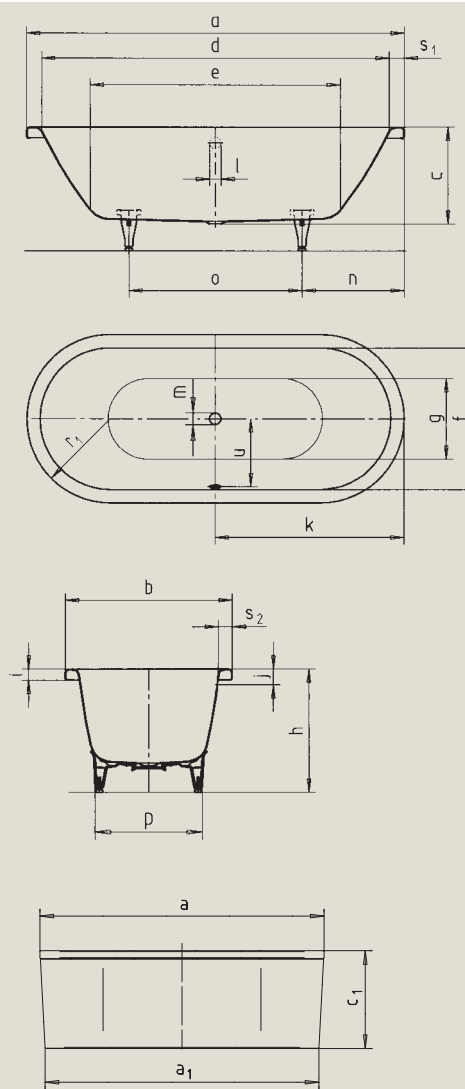

# CENTRO DUO OVAL WITH MOULDED PANEL

- puristic simplicity and unpretentious elegance are what distinguish these bathtubs
- bathing with a friend: two identical back rests and centrally positioned waste
- made of Kaldewei steel enamel 3.5 mm
- the moulded panel emphasises the high design standard and enables the bath to be free-standing

Model No.		127-7	128-7
External length	a	1700	1800 mm
External length (bottom)	a <sub>1</sub>	1635	1735 mm
External width	b	750	800 mm
External width (bottom)	b <sub>1</sub>	685	735 mm
Depth	c	470	470 mm
Overall height with panel	c <sub>1</sub>	620	620 mm
Internal length (top)	d	1580	1680 mm
<b>Internal length (bottom)</b>	<b>e</b>	<b>1130</b>	<b>1230 mm</b>
Internal width (top)	f	630	680 mm
Internal width (bottom)	g	510	560 mm
Height with feet	h	605-640	595-630 mm
Height of rim	i	50	50 mm
Distance top edge to centre of overflow hole	j	70	70 mm
Distance tub edge to centre of drain hole	k	850	900 mm
Diameter of overflow hole	l	52	52 mm
Diameter of drain hole	m	52	52 mm
Distance foot end of tub edge to centre of foot	n	560	600 mm
Distance between the feet	o	580	600 mm
Max. width of feet	p	465	540 mm
Radius	r <sub>1</sub>	375	400 mm
Width of rim (foot end; lengthwise)	s <sub>1</sub> ; s <sub>2</sub>	60; 60	60; 60 mm
Distance between centre holes	u	307	332 mm
Water volume** in litres		156	195
Weight of the enamelled bath tub in kg		49	53
Anti-slip		∅ 435	∅ 435 mm
Full anti-slip		900 x 300	900 x 300 mm

Subject to technical alterations and tolerances.  
 \*\* 70 litres displacement on average.